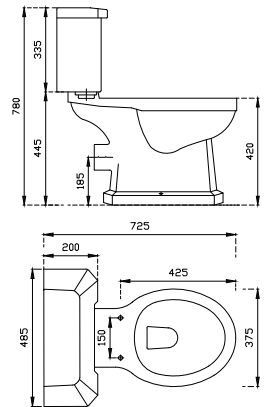

WESTBURY
Close Coupled WC

Wc, cistern & fittings, ceramic lever
W485 x H780 x D725