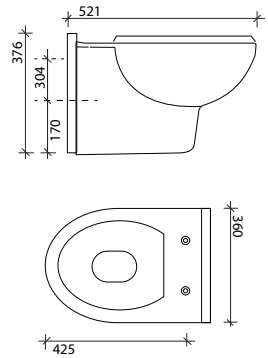

STRATA
Close Coupled WC

Wc, cistern & fittings, 6/4L push button
W430 x H780 x D680mm

STRATA
Wall Hung WC

W360 x H376 x D521mm

STRATA
Back to Wall WC

W360 x H 390 x D 530mm

WESTBURY
Close Coupled WC

Wc, cistern & fittings, ceramic lever
W485 x H780 x D725

WESTBURY
Low Level WC

Wc, cistern & fittings, chrome flushpipe kit, ceramic lever
W493 x H1205 x D745mm

WESTBURY
Back to Wall WC

W385 x H410 x D520mm

WESTBURY
High Level WC

Wc, cistern & fittings
Chrome flushpipe kit, ceramic lever on chain
W493 x H2455-2495 x D655mm

CAMBRIDGE
Lever WC

Wc, lever cistern, soft close seat
W505 x H860 x D725mm