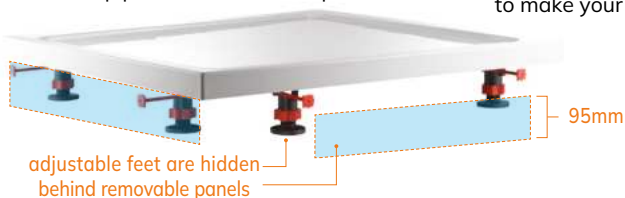

KRISTAL
LOW PROFILE
SHOWER TRAYS

€155