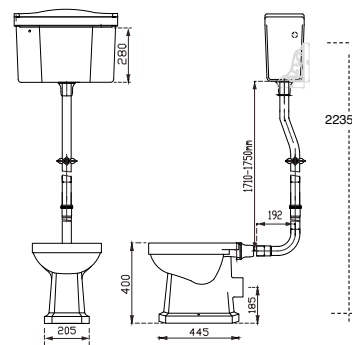

WESTBURY
High Level WC

Wc, cistern & fittings
Chrome flushpipe kit, ceramic lever on chain
W493 x H2455-2495 x D655mm