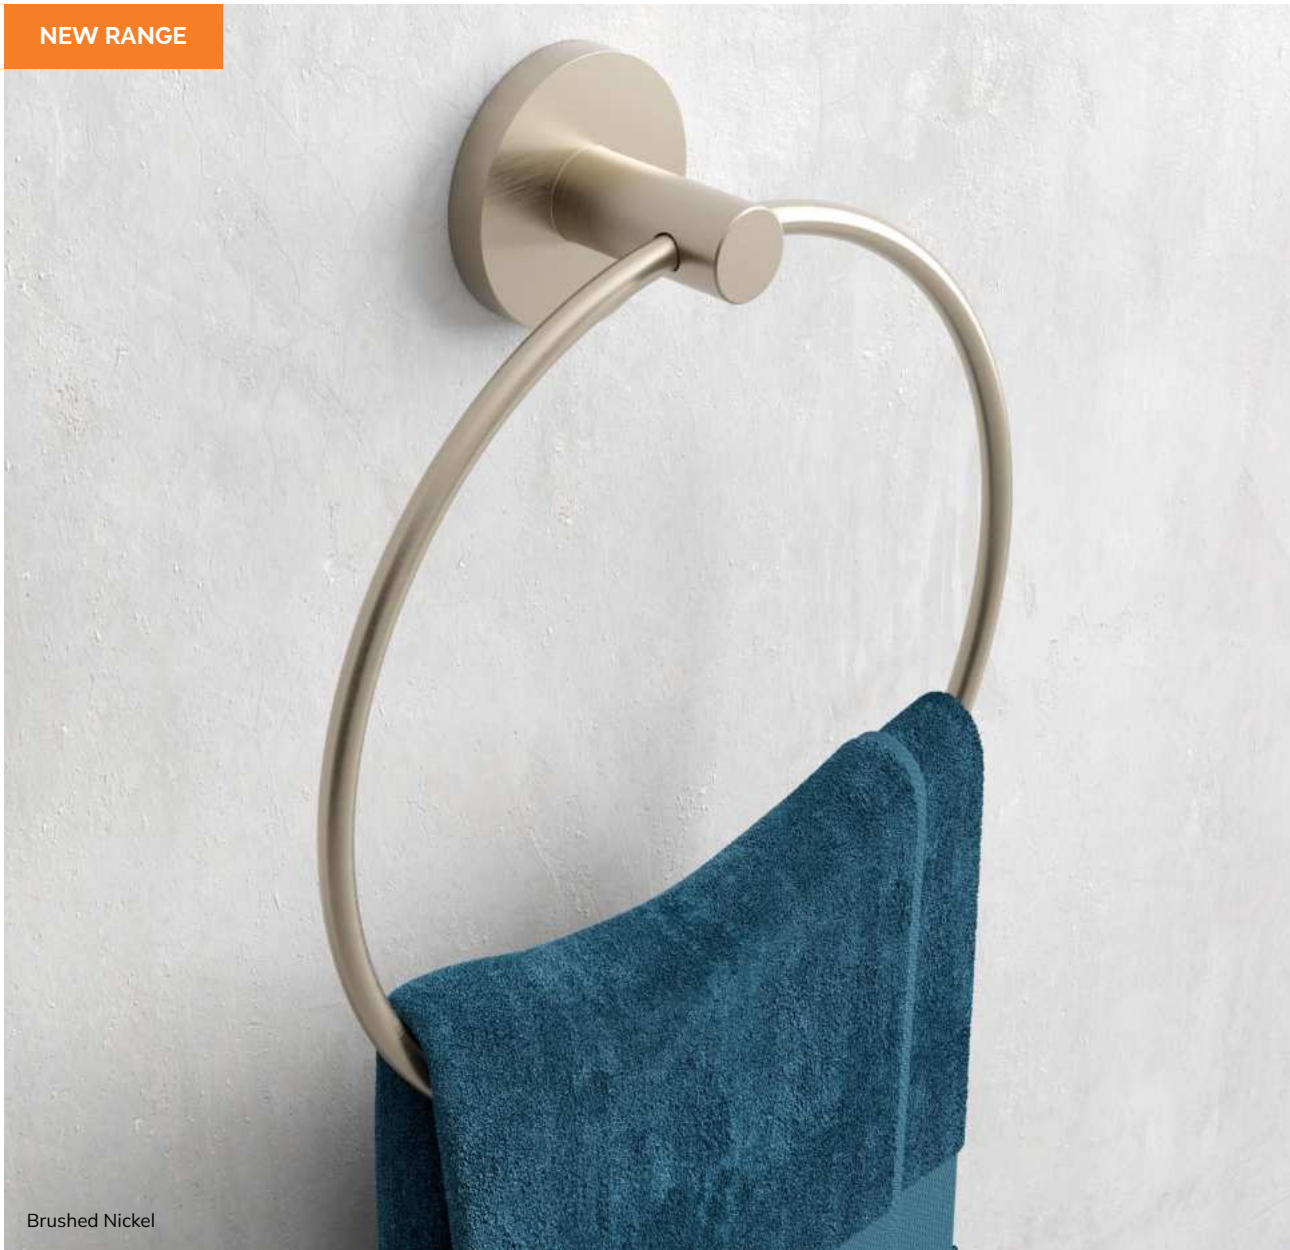

HAKK

NEW RANGE