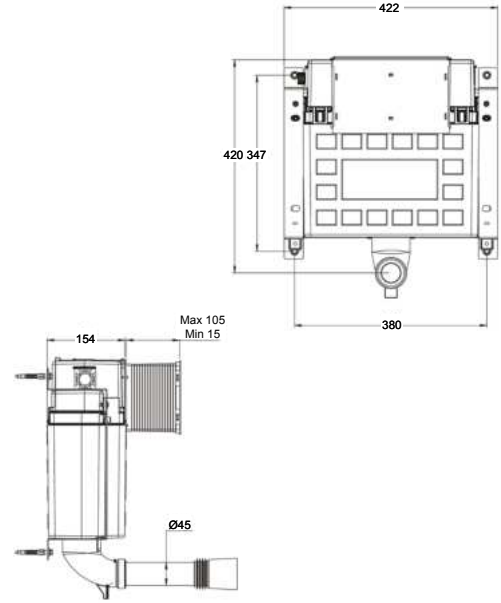

Concealed Cistern for Back To Wall WCs

Includes pan connectors with front access, dual flush cistern and rectangular or circular flush plate [excluding wc pan]

W420 x H420 x D155 - 185mm

With Rectangular Flush Plate

- Chrome USW0147
- White USW0148
- Black USW0149

With Circular Flush Plate

- Chrome USW0150
- White USW0151
- Black USW0152
- Gold USW0510
- Nickel USW0511