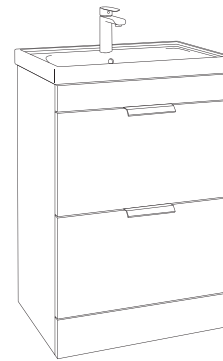

## Wall Hung

An excellent choice for modern bathrooms, wall hung units offer elegant design while also maximising floor space, which can be especially useful in compact bathrooms. With flexibility in installation, you can set the vanity unit at a height that suits you and your family's comfort, ensuring a personalised and ergonomic experience.