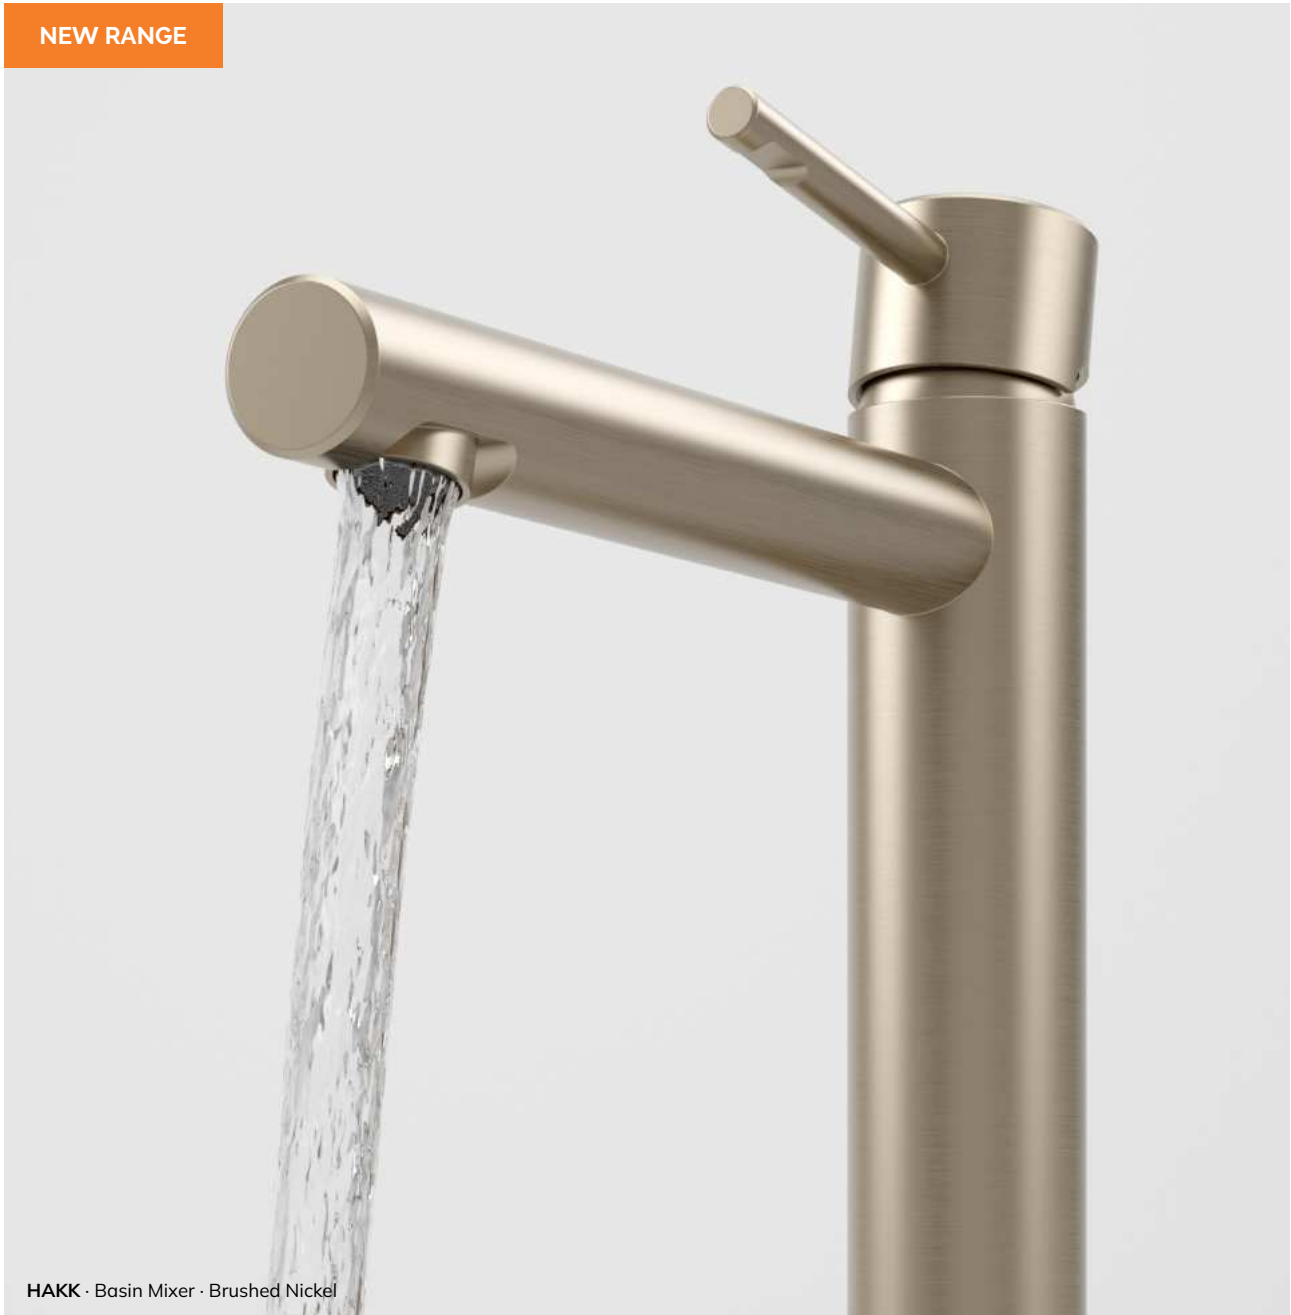

HAKK

Chrome

Matt
Black

Brushed
Gold

Brushed
Nickel

NEW RANGE