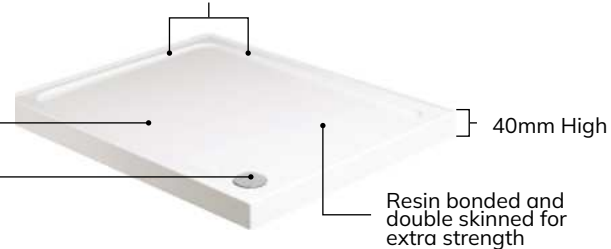

Available with Anti-Slip
Please allow approx
4 week delivery

All KRISTAL Low Profile shower trays
include 90mm high flow waste

4 UPSTAND 13mm Lip

Acrylic capped

Resin bonded and
double skinned for
extra strength