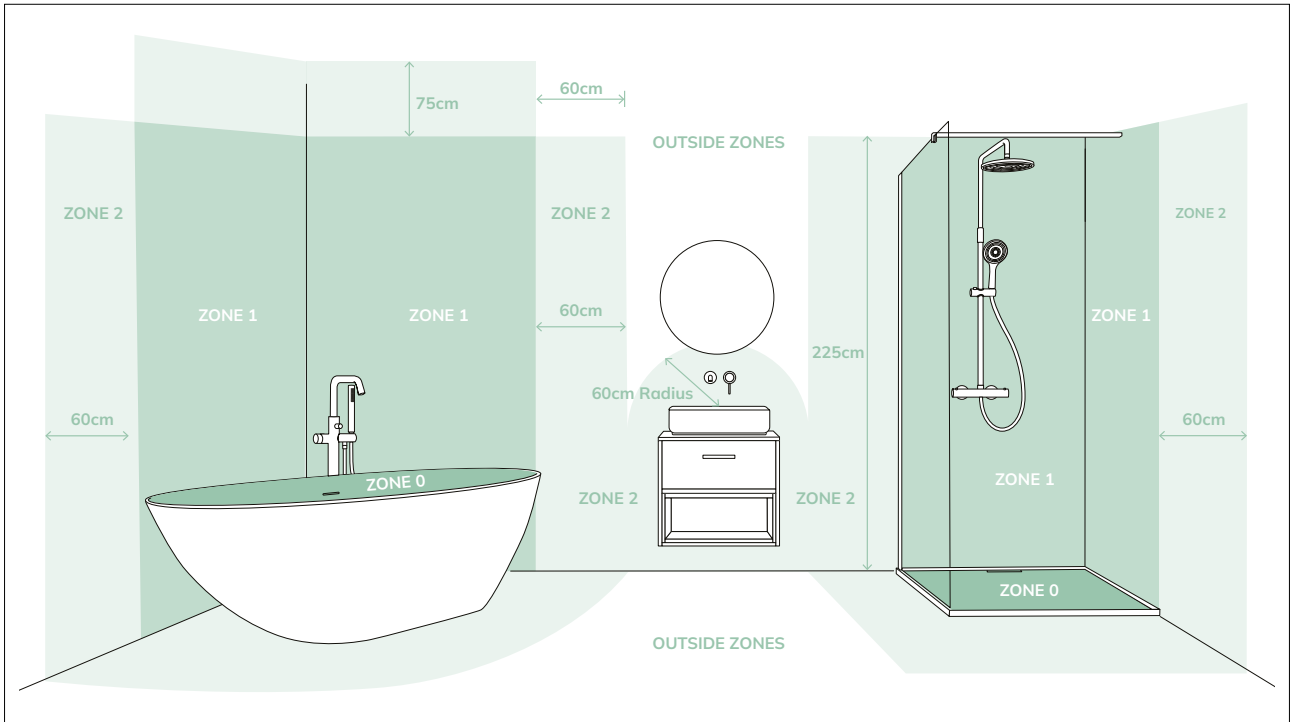

Bathroom Zones

Bathroom electrical zones are defined areas in a bathroom that determine the type of electrical devices and their installation requirements to ensure safety. These zones are classified based on proximity to water sources