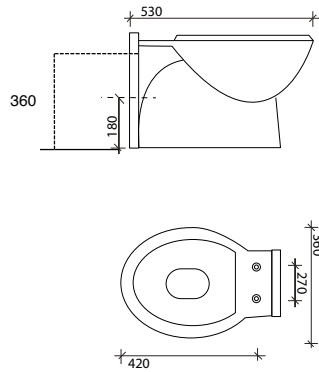

STRATA
Wall Hung WC

W360 x H376 x D521mm

STRATA
Back to Wall WC

W360 x H 390 x D 530mm