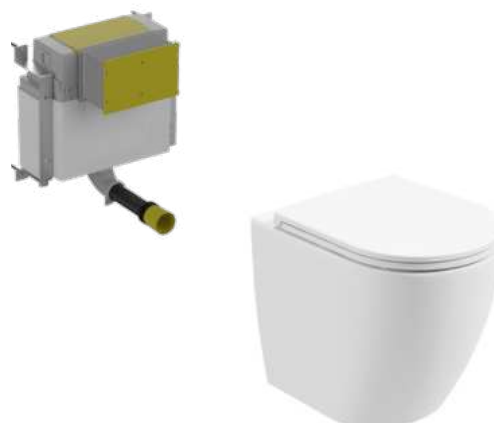

Close Coupled – Open Back

A Closed Coupled Open Back style WC has the pan and cistern closely coupled together with the necessary clearance space for your waste pipe. This provides more flexibility for your pipework and can be easily accommodated within most bathrooms.

Back To Wall

Back To Wall toilets are a great space saving technique. The main difference between this style and the Closed Coupled toilet is that the cistern is concealed behind your bathroom wall, or placed in a furniture WC unit.

Close Coupled – Fully Shrouded

A Closed Coupled Fully Shrouded toilet has the pan and cistern closely coupled together. In this design, the pan is seen to meet with your wall. This allows you to conceal your bathroom pipework.