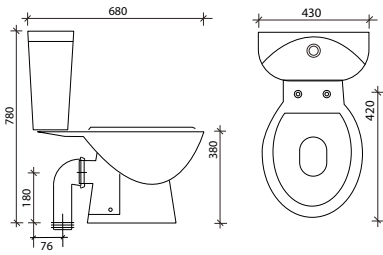

STRATA
Close Coupled WC

Wc, cistern & fittings, 6/4L push button
W430 x H780 x D680mm