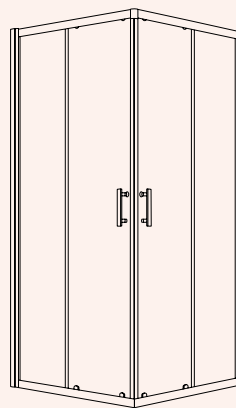

Corner Entry Doors

Ideal for bathrooms with limited space, corner entry enclosures serve as excellent space savers. Neatly fitting into any size bathroom, they provide a multitude of advantages. With a range of options available, there's a perfect style and size to suit your bathroom.

	ASPECT	ZEBA	CITY+
	760mm		●
	800mm		●
	900mm		●