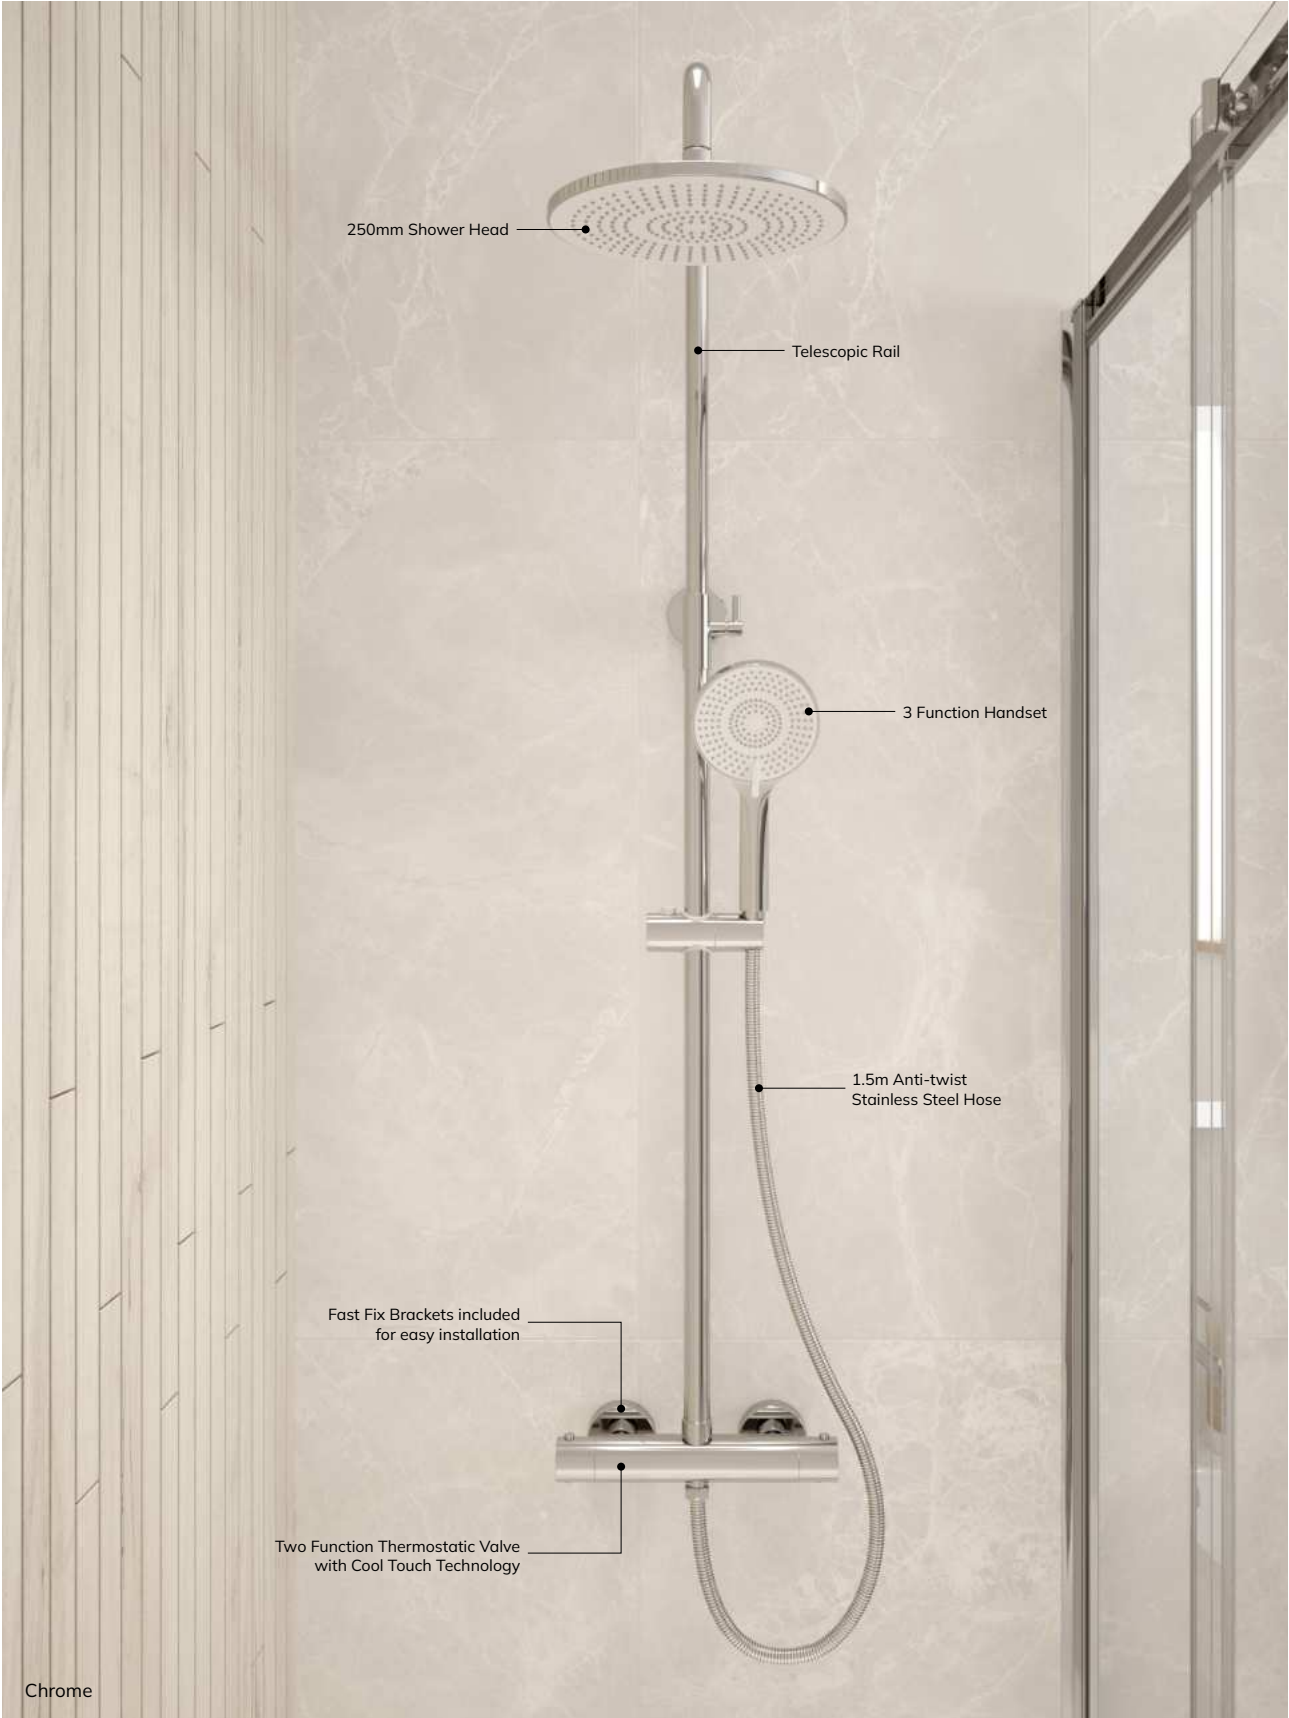

ALITA

Rain Thermostatic Shower Kit

Chrome

Matt Black

Brushed Gold

Brushed Nickel