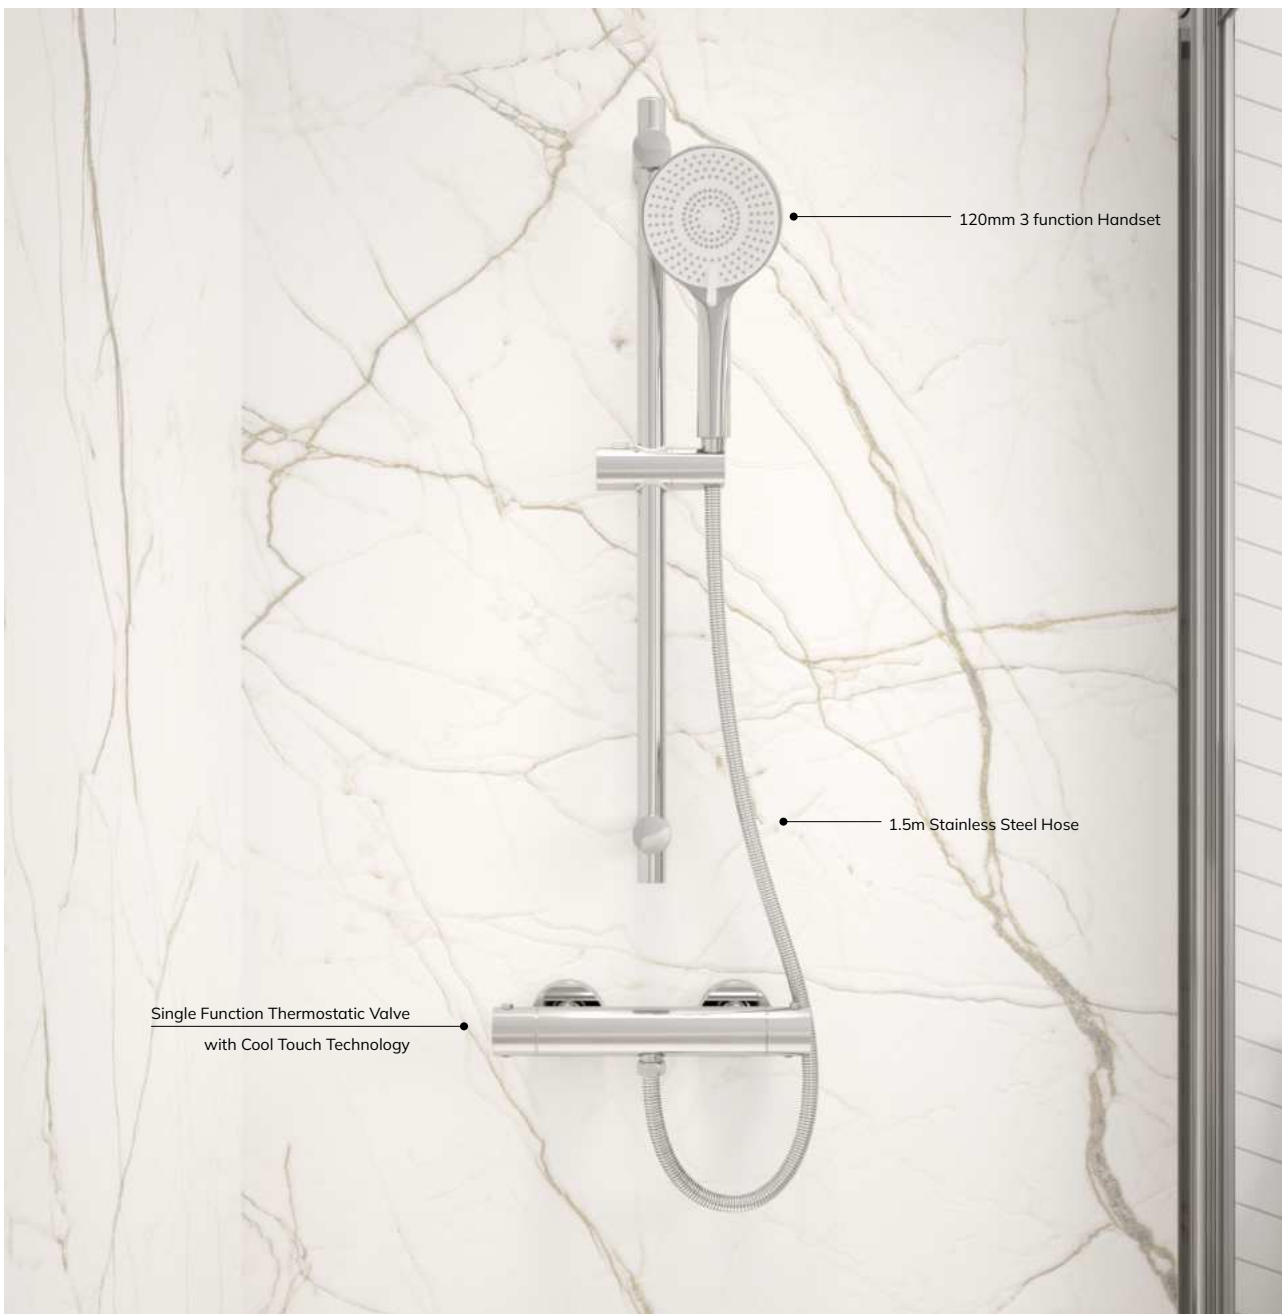

ALITA Rain Square Thermostatic Shower Kit \ ALITA Round Thermostatic Bar Valve Kit

ALITA

Round Thermostatic Bar Valve Kit

- Exposed thermostatic shower valve
- Cool Touch Technology
- Round slide rail kit
- 1.5m Anti-twist Stainless Steel Hose
- Fast fit bracket included
- Minimum operating pressure: 0.2 bar (dynamic)

USH0023

€225