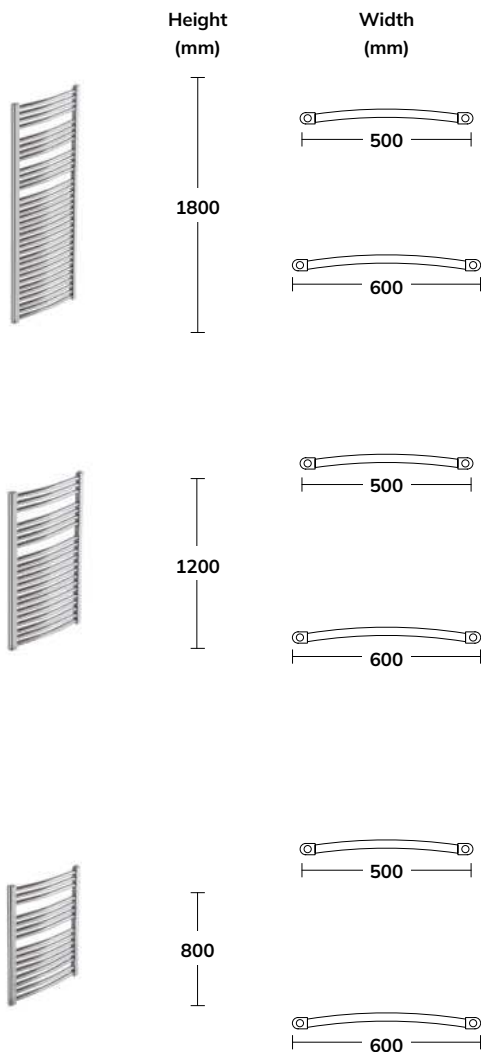

Finish/Colour	Pipe Centre (mm)	BTU	Code	Price
Chrome	460	2259	STW185CCP	€290
—	—	—	—	—
—	—	—	—	—
Chrome	560	2570	STW186CCP	€305
—	—	—	—	—
—	—	—	—	—
Chrome	460	1436	STW125CCP	€210
Anthracite	460	2154	STW125CAT	€195
Matt Black	460	2154	STW125CBLK	€195
Chrome	560	1633	STW126CCP	€230
Anthracite	560	2451	STW126CAT	€210
Matt Black	560	2451	STW126CBLK	€210
Chrome	460	1027	STW085CCP	€155
Anthracite	460	1540	STW085CAT	€145
Matt Black	460	1540	STW085CBLK	€145
Chrome	560	1168	STW086CCP	€170
Anthracite	560	1572	STW086CAT	€155
Matt Black	560	1572	STW086CBLK	€155