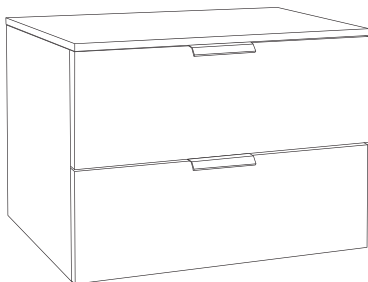

Countertop

For those seeking to infuse modernity and sophistication into their bathroom design, countertop units are the perfect solution. Allowing you to create a truly personalised bathroom space, their defining feature is the washbasin sitting atop the countertop. Giving you the option to complement your design with different sizes, shapes and colours of basins.

* Ensure your wall can support the weight of wall hung units and that pipework runs through the wall for a clean finish.