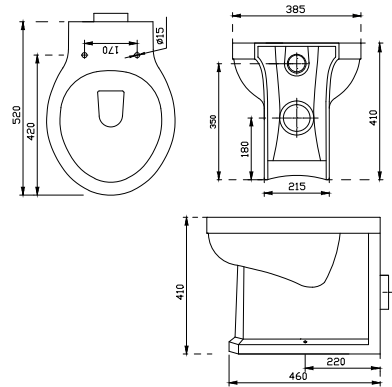

WESTBURY
Back to Wall WC

W385 x H410 x D520mm