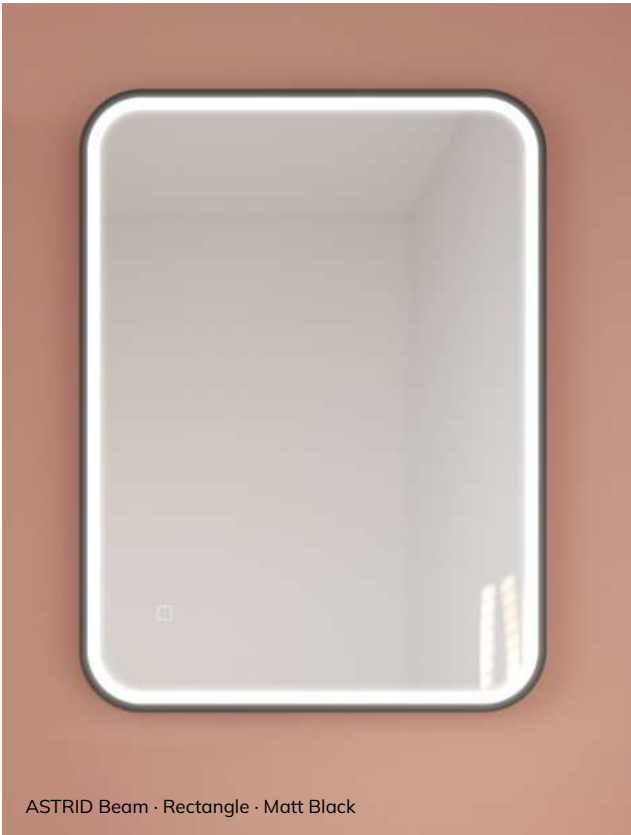

ASTRID Beam · Round · Brushed Gold

ASTRID

ASTRID Beam · Rectangle · Matt Black