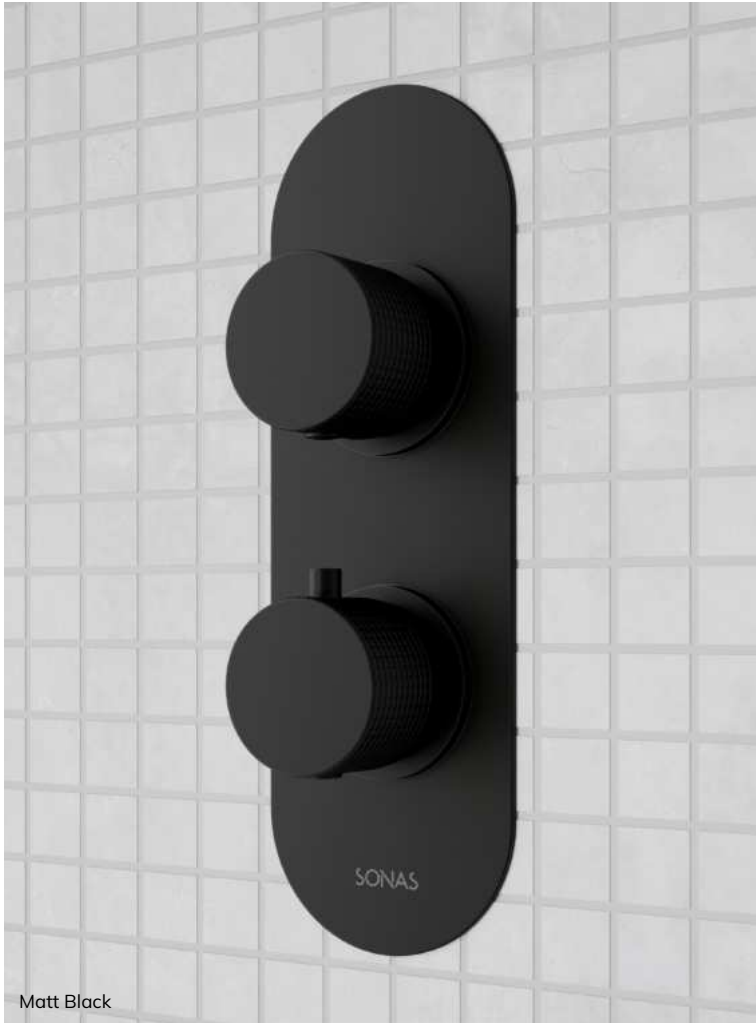

Brushed Nickel

Concealed Thermostatic Shower Valves

Matt Black