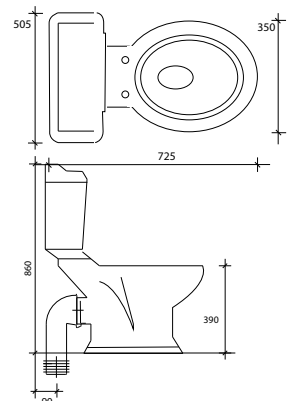

CAMBRIDGE
Lever WC

Wc, lever cistern, soft close seat
W505 x H860 x D725mm