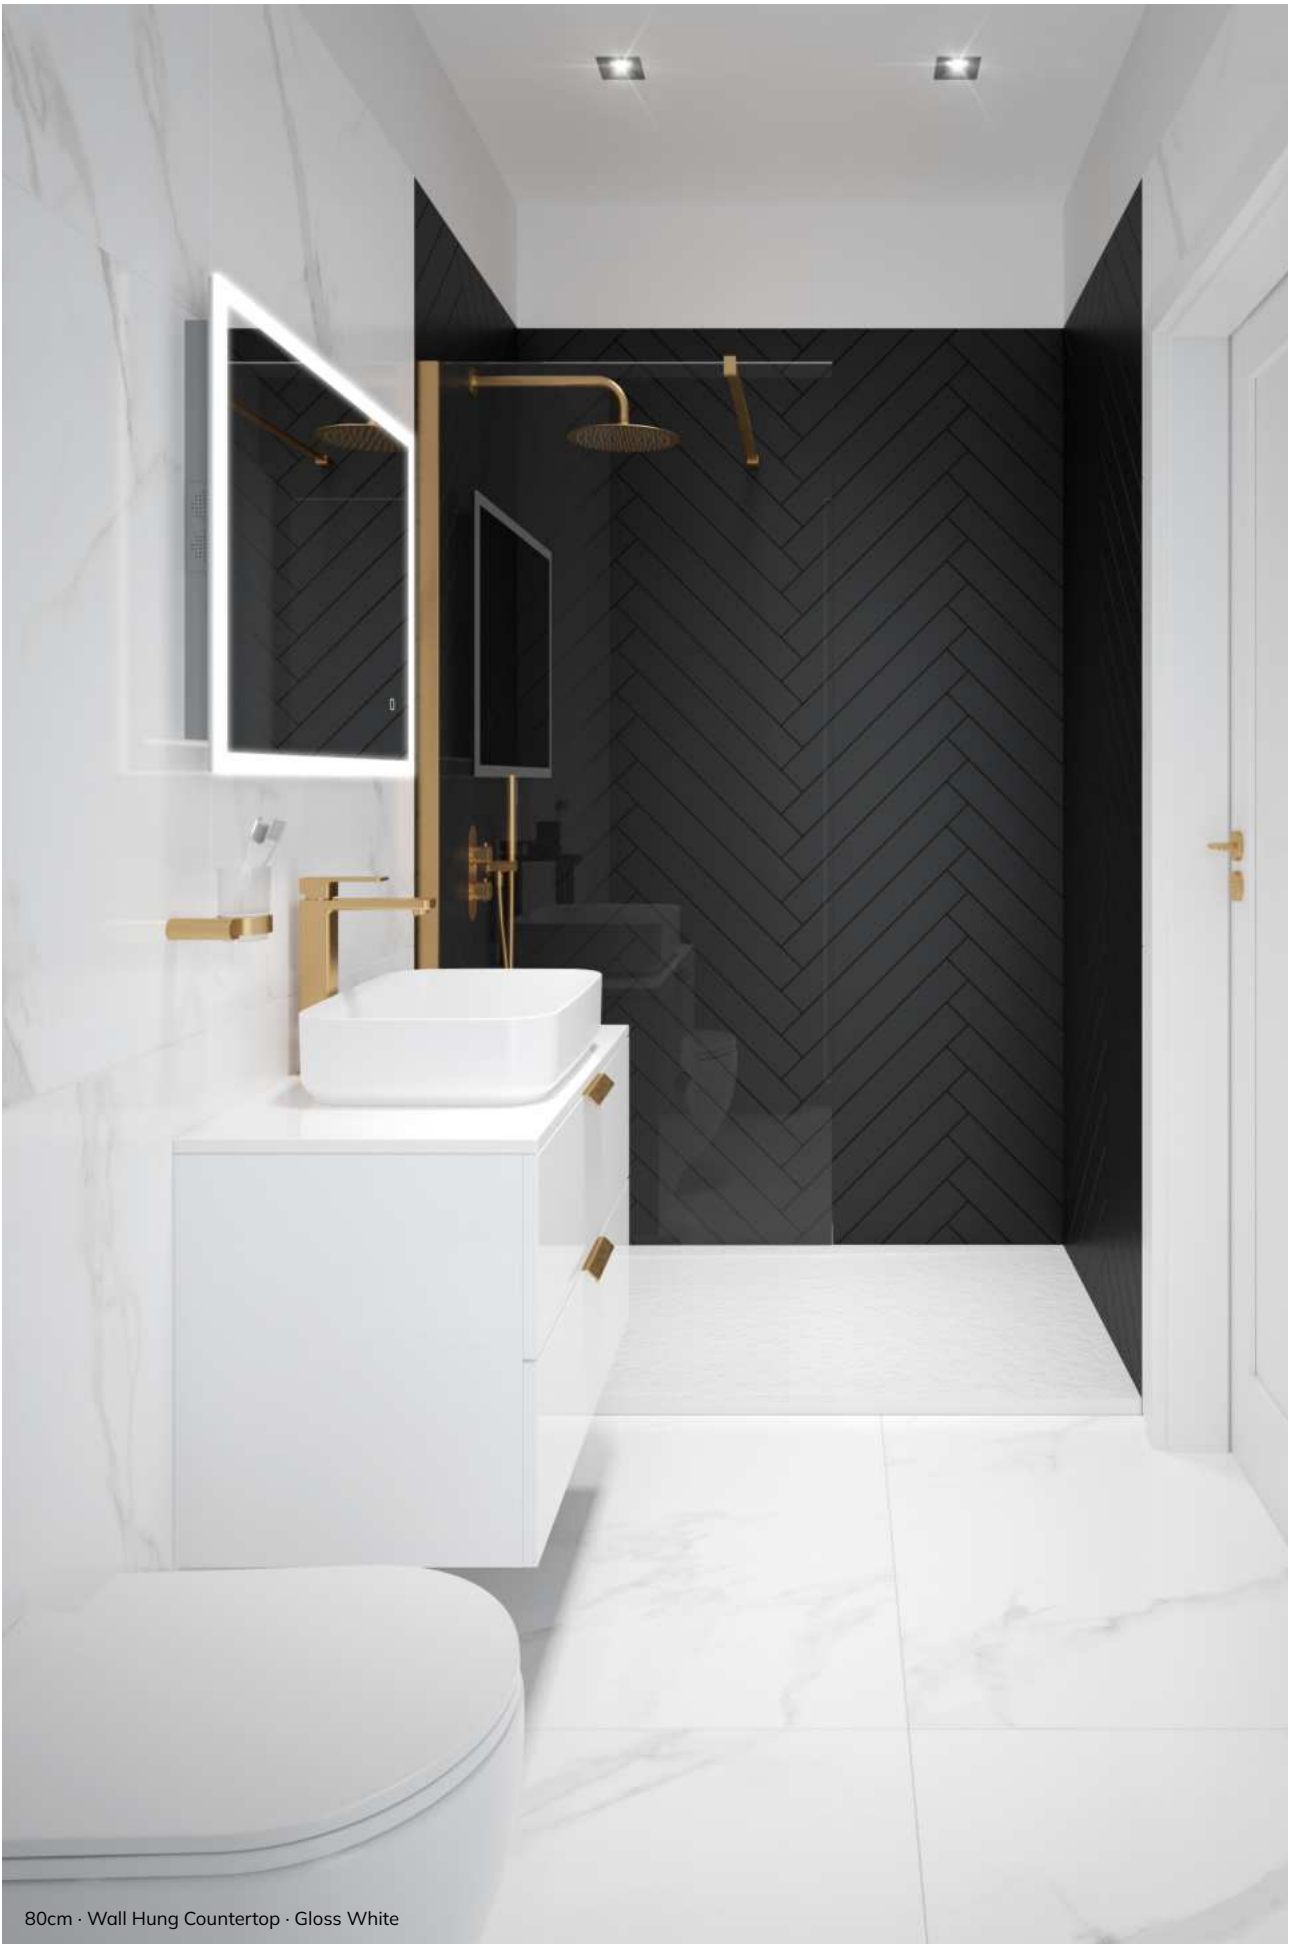

80cm · Wall Hung Countertop · Gloss White