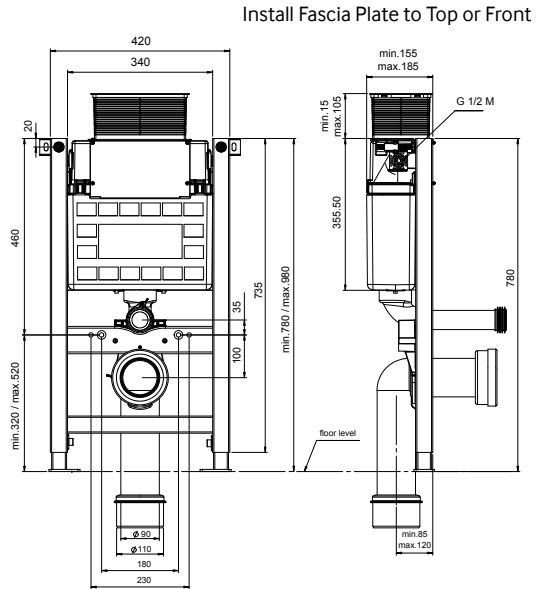

With Circular Flush Plate

- Chrome TO64113P47
- White TO64113P48
- Black TO64113P49
- Gold USW0506
- Nickel USW0507

Install Fascia Plate To Top Or Front