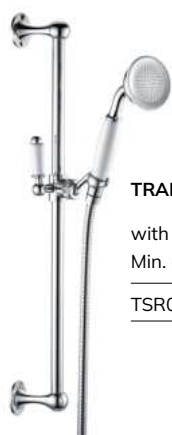

TRADITIONAL Slide Rail Kit

with 1.5 metre hose & handset
Min. operating pressure: 0.2 bar

TSR0001 **€210**