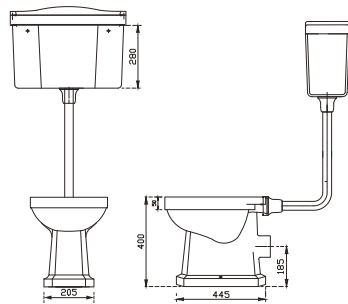

WESTBURY
Low Level WC

Wc, cistern & fittings, chrome flushpipe kit, ceramic lever
W493 x H1205 x D745mm