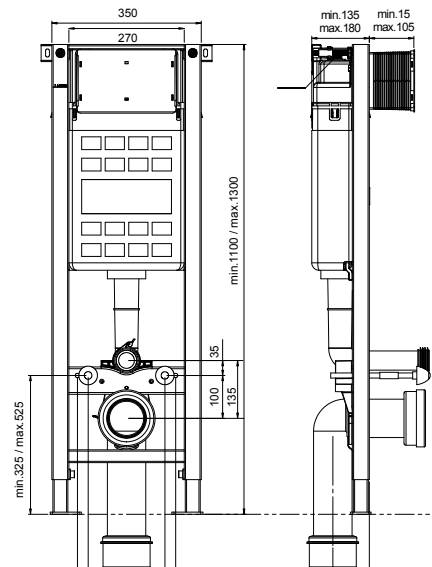

With Circular Flush Plate

- Chrome TO74113P47
- White TO74113P48
- Black TO74113P49
- Gold USW0508
- Nickel USW0509

Install Fascia Plate To Top Or Front