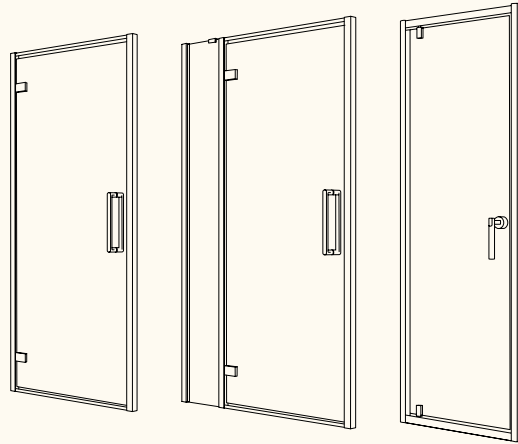

Hinged & Pivot Doors

These enclosures are hinged on one side and open outwards, giving you ample space to access your shower. Suitable for use in a recess, or add a side panel to create a full enclosure.

Pivot shower enclosure doors open outwards, creating a spacious showering experience while making access to the shower easy. It's important to ensure there is sufficient space in front of the shower when the door pivots open.

	ASPECT		ZEBA	CITY+
	Hinged	Hinged & Inline	Pivot	Pivot
700mm	●			●
760mm	●			●
800mm	●		●	●
900mm	●		●	●
1000mm		●		●
1100mm		●		
1200mm		●