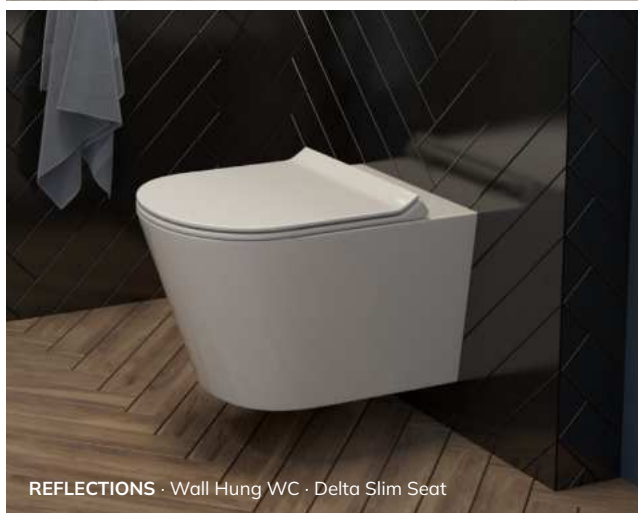

REFLECTIONS · Fully Shrouded WC · Sequence Seat

REFLECTIONS · Wall Hung WC · Delta Slim Seat