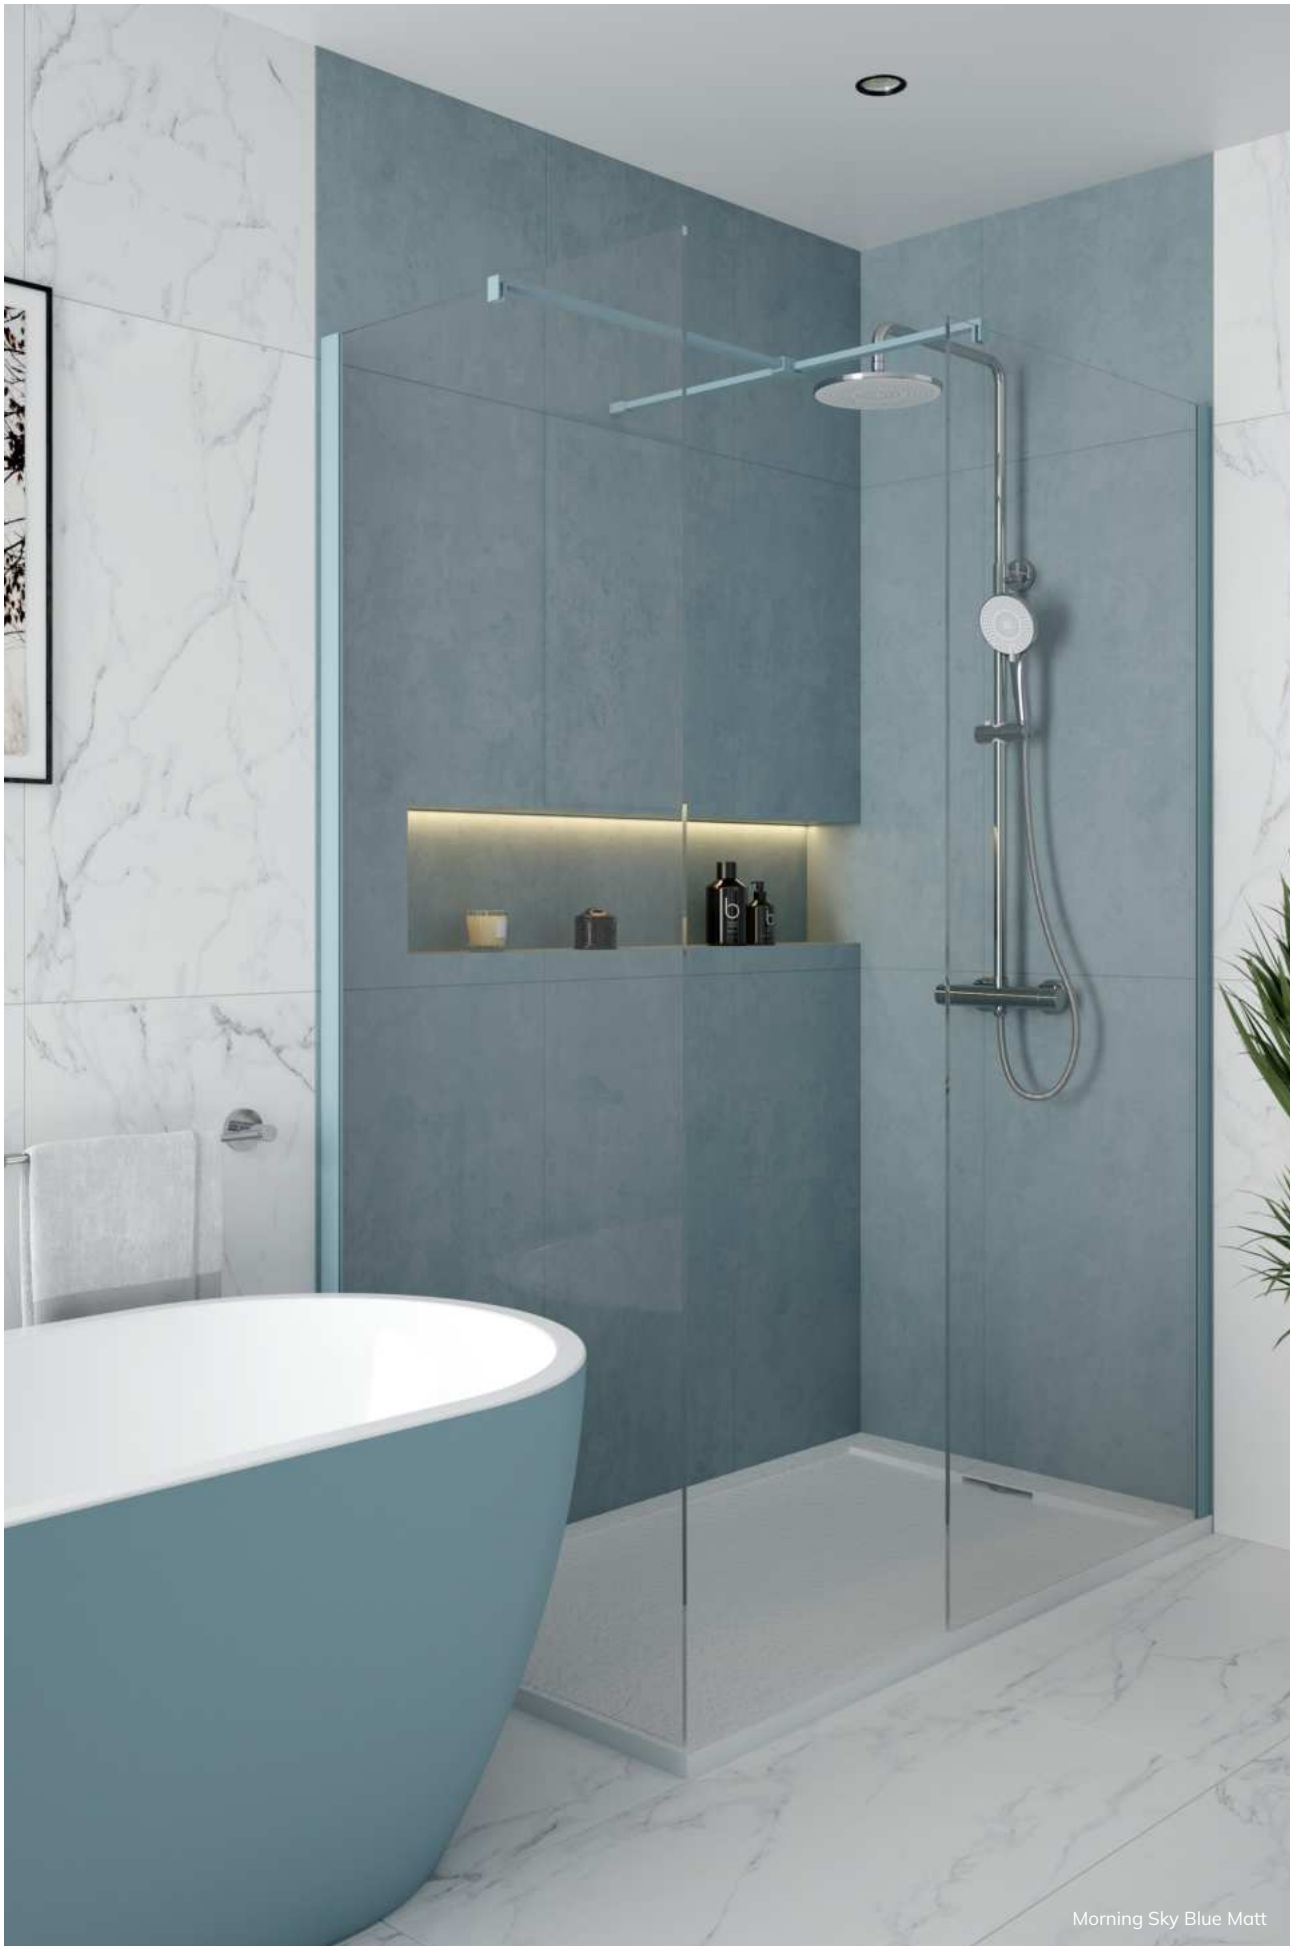

Morning Sky Blue Matt