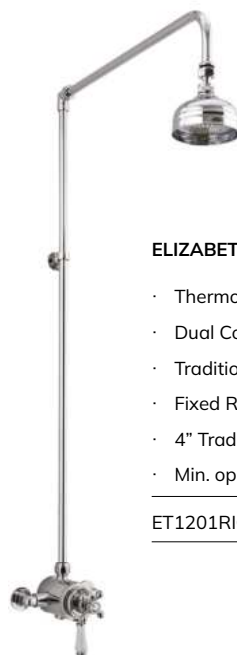

ELIZABETH Shower Kit

- Thermostatic Shower Valve
- Dual Control
- Traditional Exposed
- Fixed Riser
- 4" Traditional Shower Head
- Min. operating pressure: 0.5 bar

ET1201RIG **€620**

Traditional Shower Heads & Valves

ELIZABETH

Thermostatic Shower Valve

Min. operating pressure: 0.5 bar

ET1201 **€360**

ET1201CON **€390**

CARYS

Control Thermostatic Shower Valve

Min. operating pressure: 0.5 bar

ETCAR0001 **€340**

ETCAR0002 **€420**