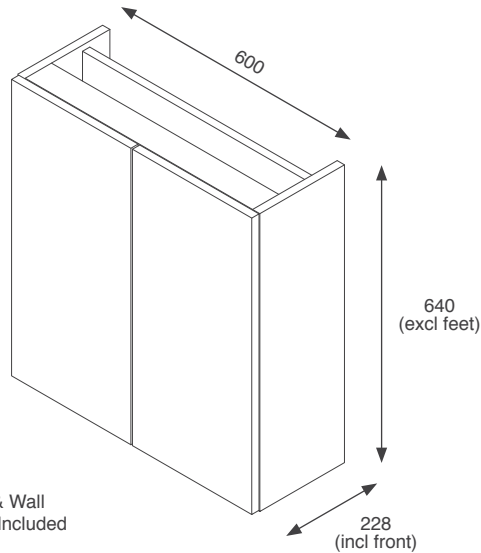

Fitted Furniture Kits - Slimline Depth Units

600mm 2 Door Storage Unit Kits

Adjustable Feet & Wall Hanging Fittings Included

Stockton

	Black Matt STOSL60SUBL		Indigo Matt STOSL60SUIN
	Dust Grey Matt STOSL60SUDG		Cashmere Matt STOSL60SUCA
	Fir Green Matt STOSL60SUGF		White Gloss STOSL60SUWH

RRP: £348

Gresham

	Black Matt GRESL60SUBL		Indigo Matt GRESL60SUIN
	Dust Grey Matt GRESL60SUDG		Cashmere Matt GRESL60SUCA
	Fir Green Matt GRESL60SUGF		

RRP: £358