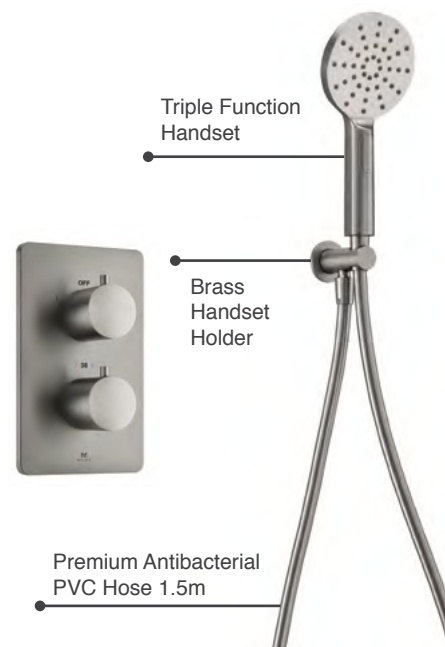

Upgrade The Look

Ryver Shower Kit available with Knurled or Fluted Handles