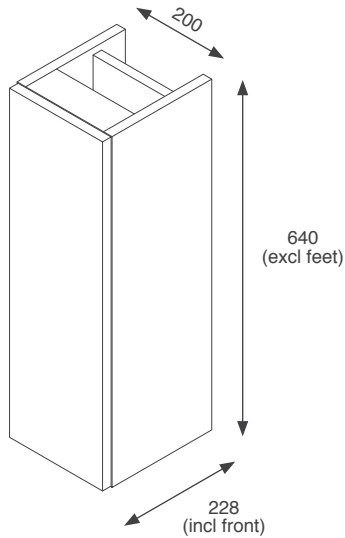

RRP: £526

Gresham

 Black Matt GRE60BTWBL	 Indigo Matt GRE60BTWIN
 Dust Grey Matt GRE60BTWDG	 Cashmere Matt GRE60BTWCA
 Fir Green Matt GRE60BTWFG	

RRP: £363

Fitted Furniture Kits - Slimline Depth Units

200mm 1 Door Storage Unit Kits