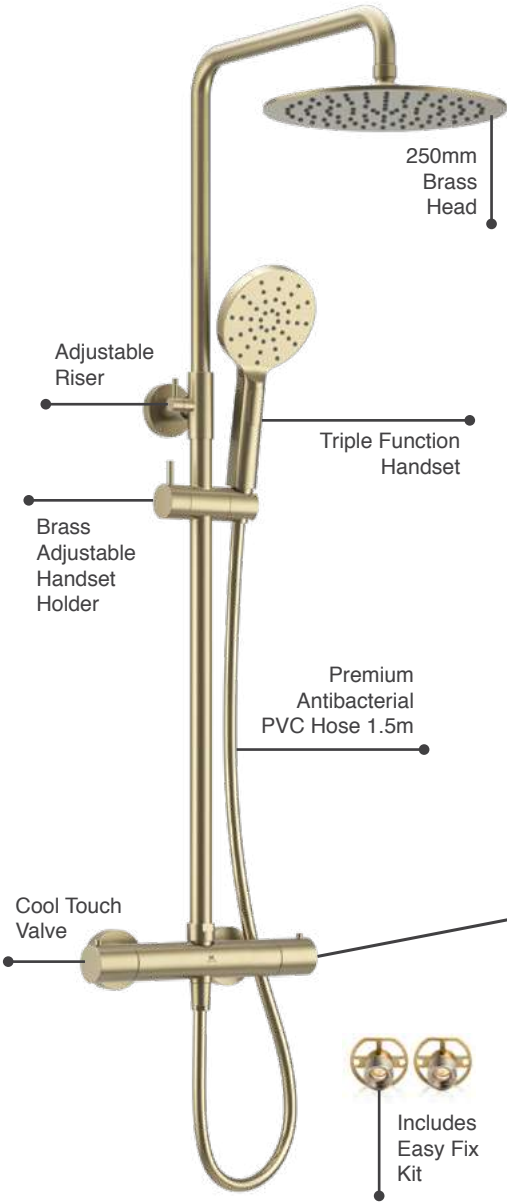

P 1.0

P Minimum bar pressure required to outlet

Ryver Shower - Brushed Brass

Exposed Thermostatic Shower

Ryver Exposed Thermostatic Shower

- Cool Touch Thermostatic Exposed Valve
- Adjustable Riser Rail Kit
- 250mm Brass Head
- Push Button Triple Function Handset
- Solid Brass Adjustable Handset Holder
- Premium Antibacterial PVC Shower Hose 1.5m
- Easy Fix Kit
- Brushed Brass PVD Finish