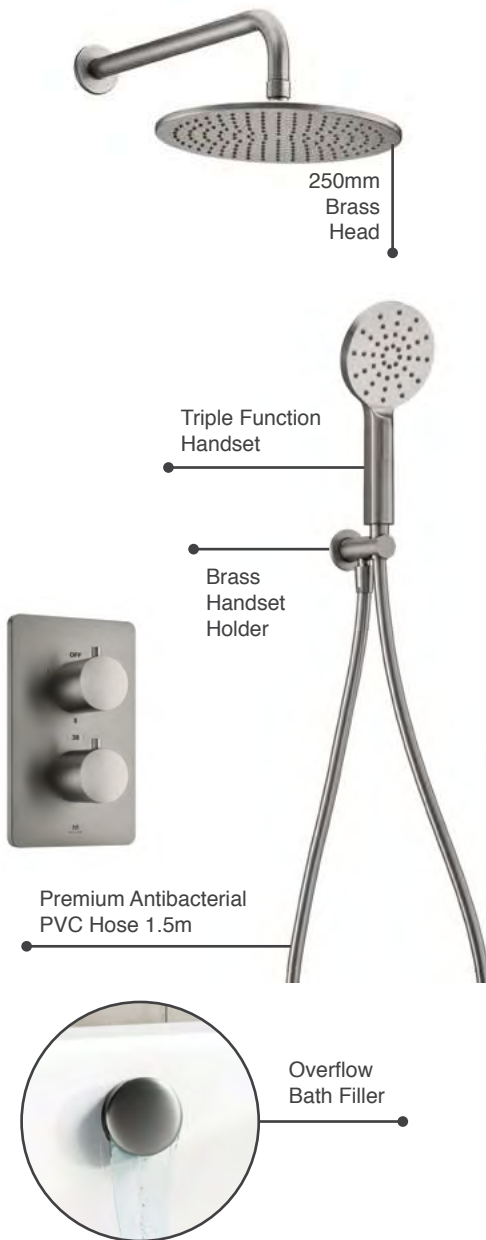

Ryver Bath Kit - Gun Metal

3 Outlet Concealed Bath Kit