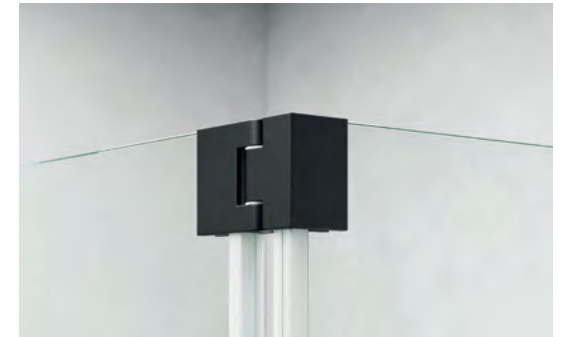

Chrome

Matt Black

Brushed Brass

Gun Metal

Emmi Wetroom Flipper Glass

EMWFG30	Flipper Panel Glass Only 300mm	£94
---------	--------------------------------	-----

Emmi Wetroom Flipper Hinges

EMWFPHCP	 Flipper Panel Hinges Only	Chrome Plated	£108
EMWFPHBL	 Flipper Panel Hinges Only	Matt Black Electro Plated Finish	£118
EMWFPHBB	 Flipper Panel Hinges Only	Brushed Brass PVD Finish	£166
EMWFPHGM	 Flipper Panel Hinges Only	Gun Metal PVD Finish	£166