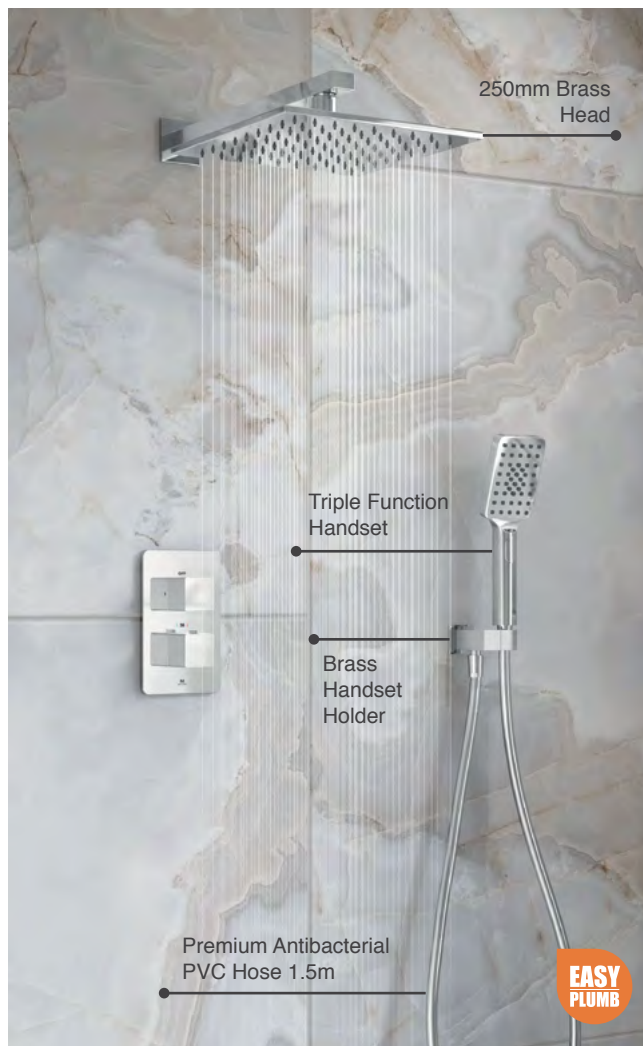

Dayla Shower Kit 2

P 1.0

- Dayla 380mm Shower Arm
- Dayla 250mm Square Brass Head
- Dayla Wall Outlet & Handset Holder Kit
- Universal Easy-Plumb Concealed Valve Box
- 2 Outlet Thermostatic Mixer Valve & Diverter
- 2 Outlet Wall Plate with Square Valves
- Chrome Finish

DASHKIT2CP

£882