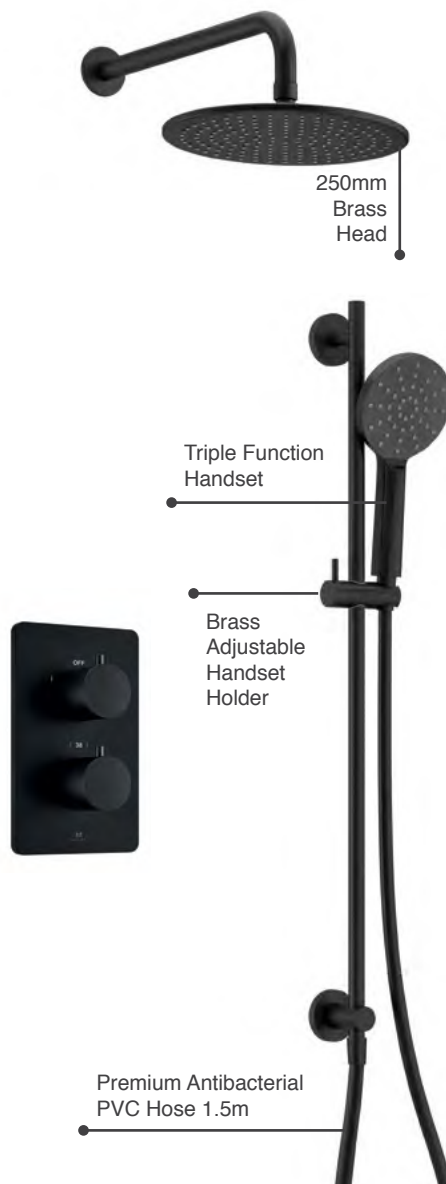

Ryver Shower Kit 3

- Ryver 380mm Shower Arm
- Ryver 250mm Brass Head
- Ryver Sliding Rail Kit with Bottom Outlet
- Universal Easy-Plumb Concealed Valve Box
- 2 Outlet Thermostatic Mixer Valve & Diverter
- 2 Outlet Wall Plate with Round Valves
- Matt Black Electro Plated Finish

RYSHKIT3BL

£1,003

P 1.0

Upgrade The Look

Ryver Shower Kit available with Knurled or Fluted Handles