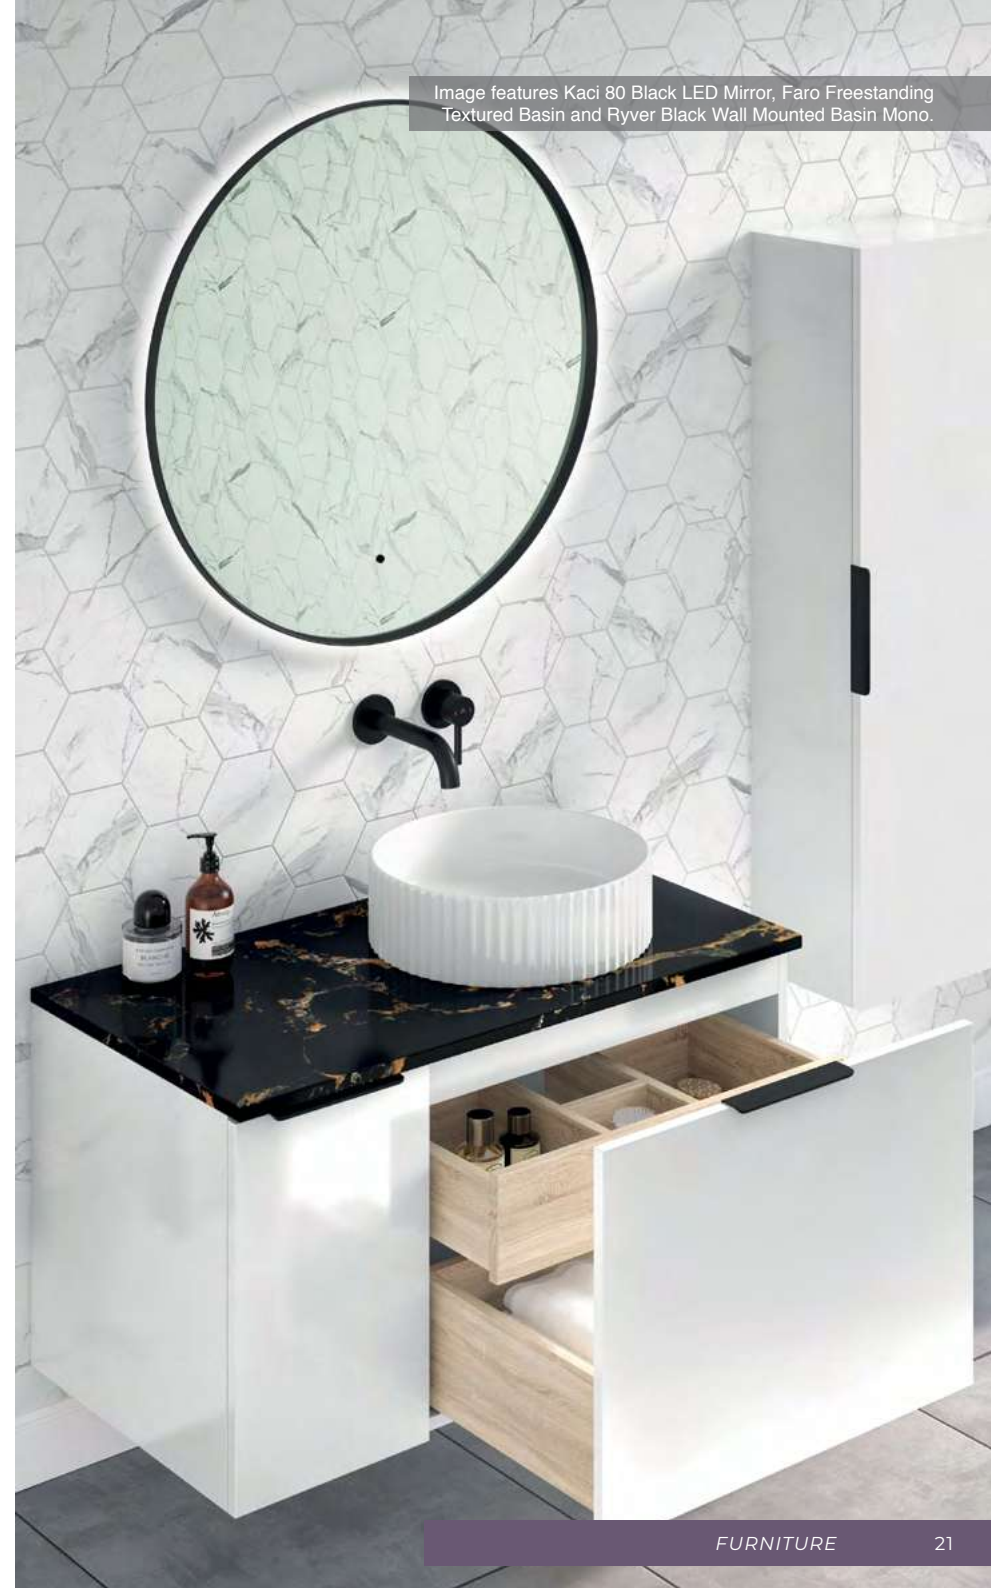

For Optional Handle Upgrades, see page 23

Image features Kaci 80 Black LED Mirror, Faro Freestanding Textured Basin and Ryver Black Wall Mounted Basin Mono.

Image features Zane 80 LED Mirror
and Pure Black Basin Mono