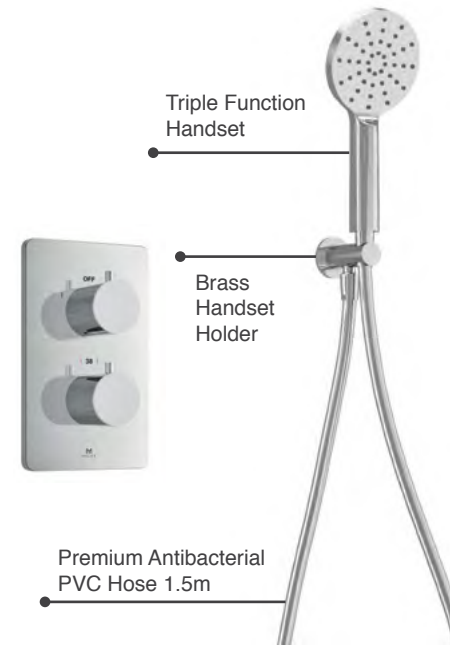

Upgrade The Look

Ryver Shower Kit available with Knurled or Fluted Handles