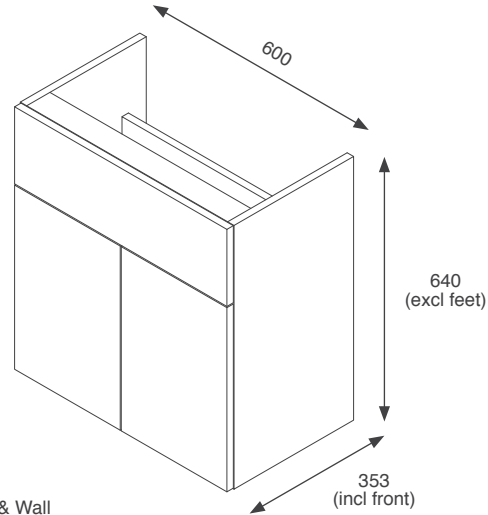

600mm 2 Door Basin Unit Kits

Adjustable Feet & Wall Hanging Fittings Included

Stockton

Black Matt STO60BUBL	Indigo Matt STO60BUIN
Dust Grey Matt STO60BUDG	Cashmere Matt STO60BUCA
Fir Green Matt STO60BUFG	White Gloss STO60BUWH

RRP: £498