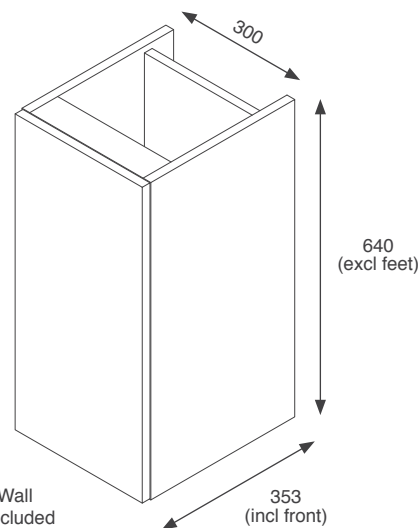

300mm 1 Door Storage Unit Kits