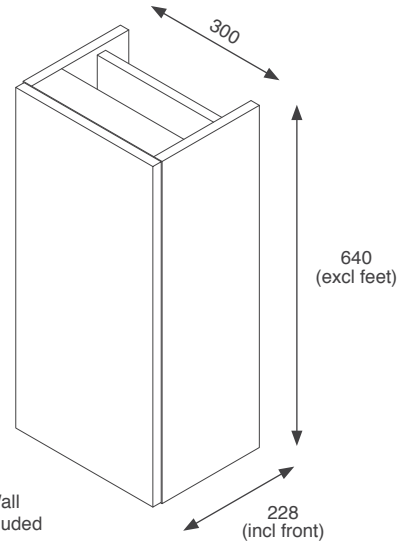

300mm 1 Door Storage Unit Kits

Adjustable Feet & Wall Hanging Fittings Included

Stockton

Black Matt STOSL30SUBL	Indigo Matt STOSL30SUIN
Dust Grey Matt STOSL30SUDG	Cashmere Matt STOSL30SUCA
Fir Green Matt STOSL30SUGF	White Gloss STOSL30SUWH

RRP: £248

Gresham

Black Matt GRESL30SUBL	Indigo Matt GRESL30SUIN
Dust Grey Matt GRESL30SUDG	Cashmere Matt GRESL30SUCA
Fir Green Matt GRESL30SUGF	

RRP: £253