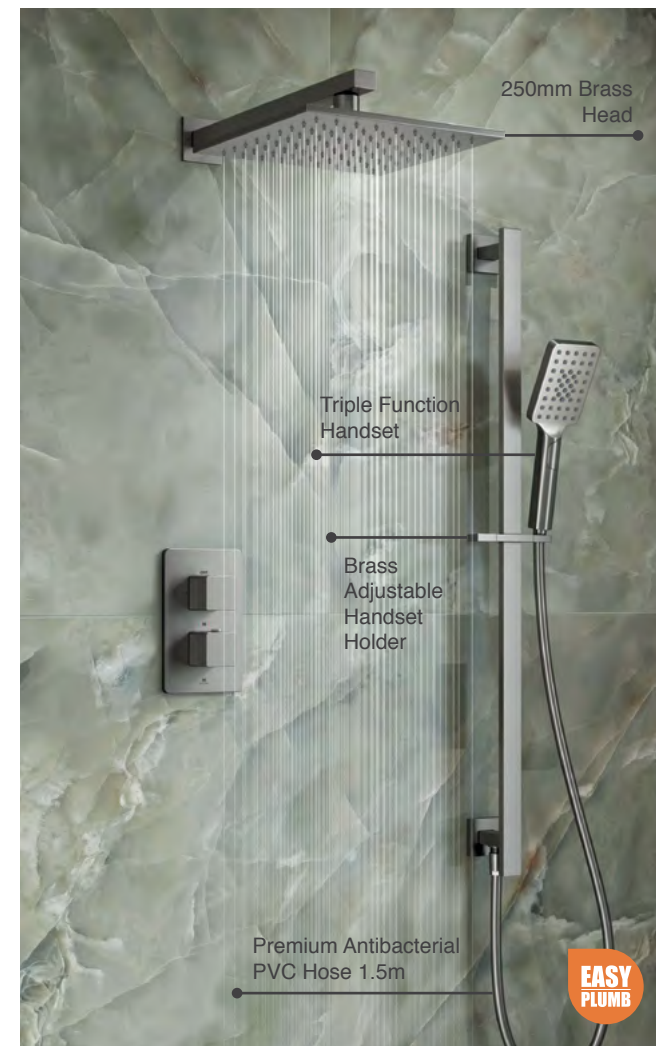

Dayla Shower Kit 3

P 1.0

- Dayla 380mm Shower Arm
- Dayla 250mm Square Brass Head
- Dayla Sliding Rail Kit with Bottom Outlet
- Universal Easy-Plumb Concealed Valve Box
- 2 Outlet Thermostatic Mixer Valve & Diverter
- 2 Outlet Wall Plate with Square Valves
- Gun Metal PVD Finish

DASHKIT3GM

£1,208

P Minimum bar pressure required to outlet