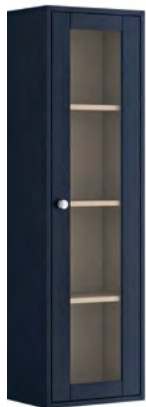

1200mm Ceramics Basin

MLCLBA120	1200mm Ceramic Double Basin 2th	£694