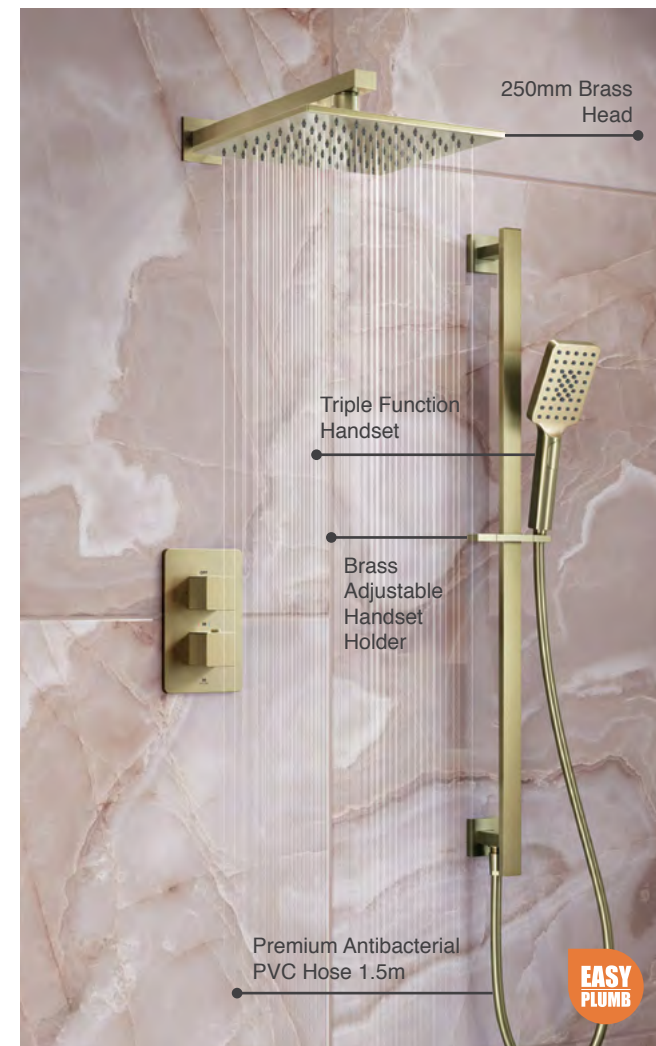

Dayla Shower Kit 3

P 1.0

- Dayla 380mm Shower Arm
- Dayla 250mm Square Brass Head
- Dayla Sliding Rail Kit with Bottom Outlet
- Universal Easy-Plumb Concealed Valve Box
- 2 Outlet Thermostatic Mixer Valve & Diverter
- 2 Outlet Wall Plate with Square Valves
- Brushed Brass PVD Finish

DASHKIT3BB

£1,208

P Minimum bar pressure required to outlet