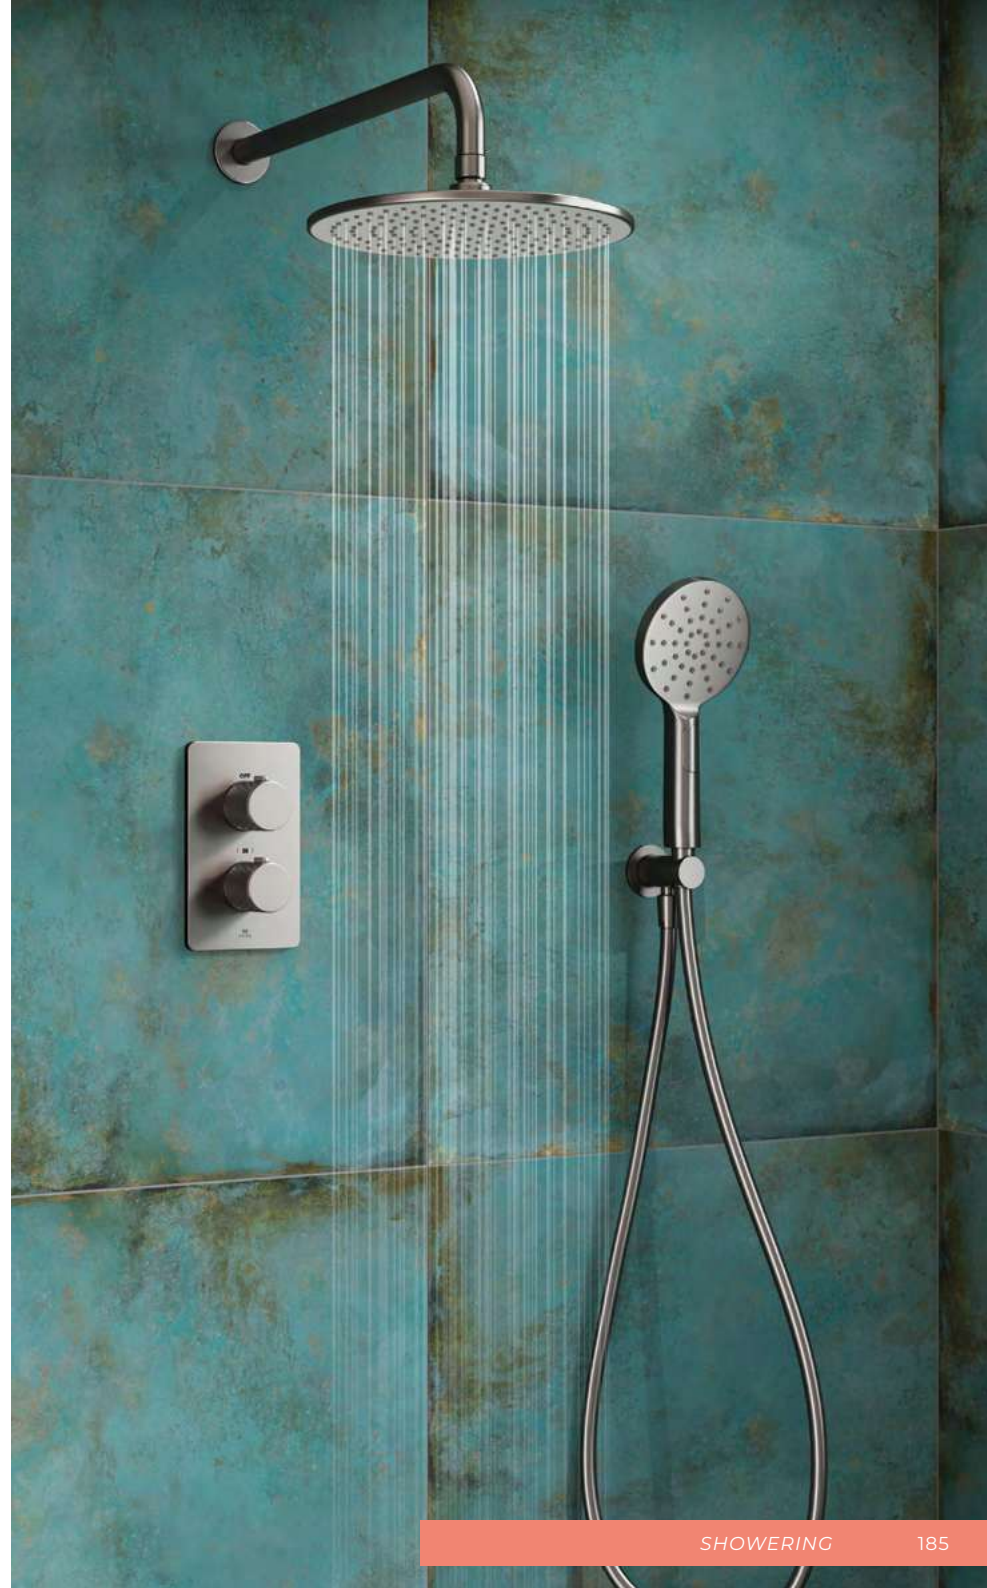

Dayla Square Ceiling Arm 120mm

MLSHDACACP		Chrome	£46
MLSHDACABL		Matt Black	£48
MLSHDACABB		Brushed Brass	£60
MLSHDACAGM		Gun Metal	£60

Shower Handsets & Hoses

Round & Square

Ryver Round Triple Function Handset

Stainless Steel Shower Hose

MLSHHOS1	1.5m	£22
MLSHHOS2	2m	£24

Round Shower Wall Outlet

MLSHRWO	Chrome	£22
---------	--------	-----

1.5m PVC Smooth Shower Hose

MLSHHOPVCCP	Chrome	£24
MLSHHOPVCBL	Matt Black	£29
MLSHHOPVCBB	Brushed Brass	£29
MLSHHOPVCGM	Gun Metal	£29