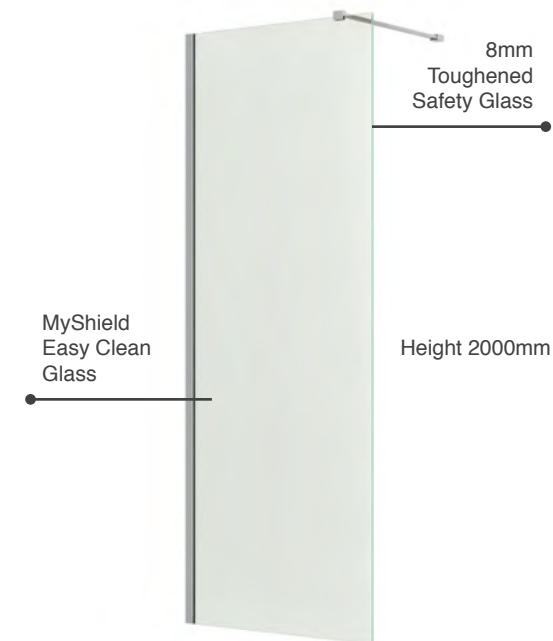

Step 1 - Wetroom Panel Glass

8mm Toughened Glass

Emmi 8mm Toughened Wetroom Panel Glass is available in 7 sizes and protected with MyShield Easy-Clean to prevent the build up of limescale, dirt and soap.

Lifetime Guarantee (Subject to within Terms & Conditions)

- **8mm** Toughened Safety Glass to EN14428 and CE & UKCA Approved

Emmi Wetroom Panel 8mm Glass Only

Code	Glass Size (mm)	Adjustment inc. Wall Profile (mm)	Price
EMWG70	664	670-690	£156
EMWG80	764	770-790	£166
EMWG90	864	870-890	£180
EMWG100	964	970-990	£190
EMWG110	1064	1070-1090	£214
EMWG120	1164	1170-1190	£228
EMWG140	1364	1370-1390	£262