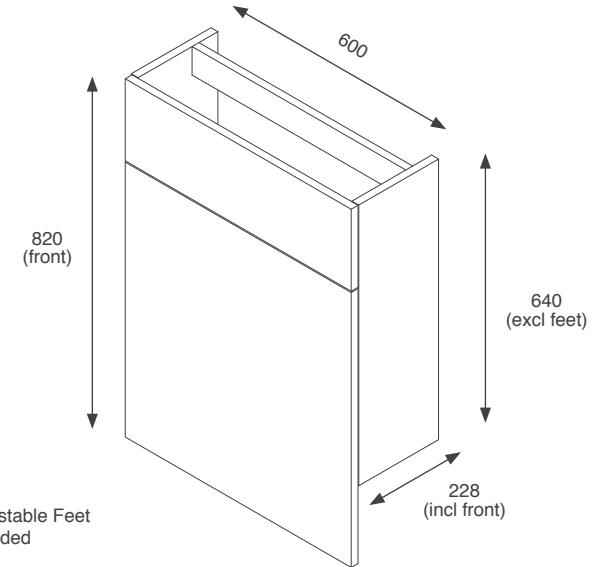

600mm Back to Wall WC Kits

Adjustable Feet Included

Stockton

Black Matt STOSL60BTWBL	Indigo Matt STOSL60BTWIN
Dust Grey Matt STOSL60BTWDG	Cashmere Matt STOSL60BTWCA
Fir Green Matt STOSL60BTWFG	White Gloss STOSL60BTWWH

RRP: £337

Gresham

Black Matt GRESL50BTWBL	Indigo Matt GRESL50BTWIN
Dust Grey Matt GRESL50BTWDG	Cashmere Matt GRESL50BTWCA
Fir Green Matt GRESL50BTWFG	

RRP: £296

Gresham

Black Matt GRESL60BUBL	Indigo Matt GRESL60BUIN
Dust Grey Matt GRESL60BUDG	Cashmere Matt GRESL60BUCA
Fir Green Matt GRESL60BUFG	

RRP: £505

Gresham

Black Matt GRESL60BTWBL	Indigo Matt GRESL60BTWIN
Dust Grey Matt GRESL60BTWDG	Cashmere Matt GRESL60BTWCA
Fir Green Matt GRESL60BTWFG	

RRP: £351