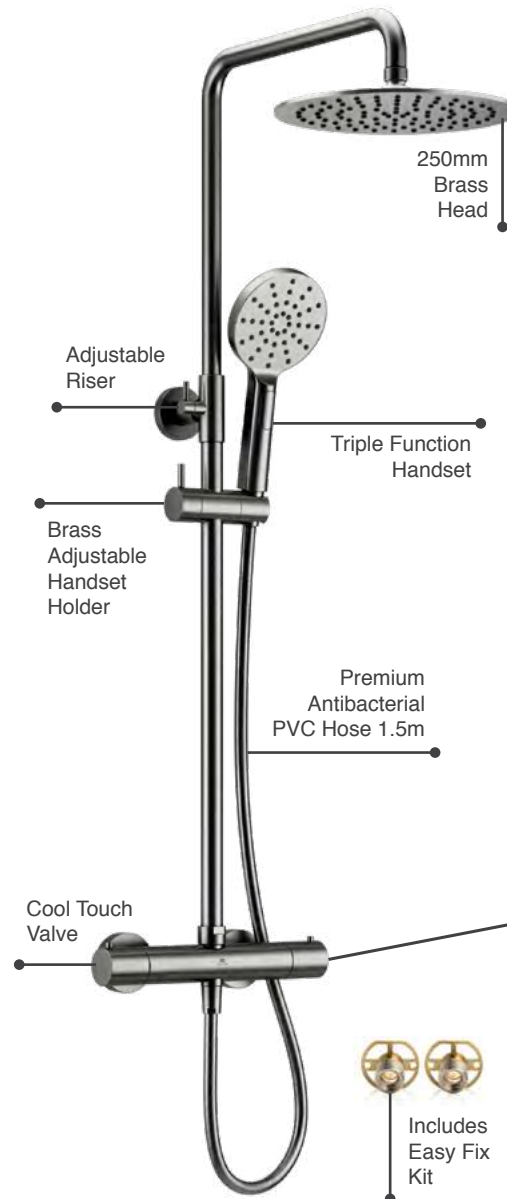

P 1.0

Ryver Shower - Gun Metal

Exposed Thermostatic Shower

Ryver Exposed Thermostatic Shower

- Cool Touch Thermostatic Exposed Valve
- Adjustable Riser Rail Kit
- 250mm Brass Head
- Push Button Triple Function Handset
- Solid Brass Adjustable Handset Holder
- Premium Antibacterial PVC Shower Hose 1.5m
- Easy Fix Kit
- Gun Metal PVD Finish