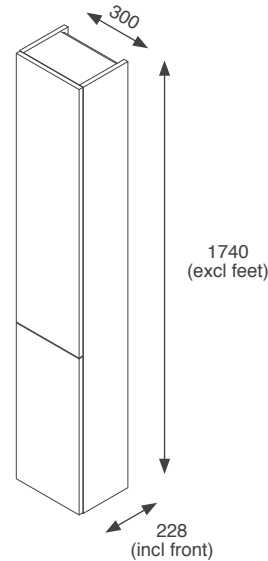

300mm 2 Door Tall Storage Unit Kits

Adjustable Feet & Wall Hanging Fittings Included

Stockton

	Black Matt STOSL30TUBL		Indigo Matt STOSL30TUIN
	Dust Grey Matt STOSL30TUDG		Cashmere Matt STOSL30TUCA
	Fir Green Matt STOSL30TUGF		White Gloss STOSL30TUWH

RRP: £574

Gresham

	Black Matt GRESL30TUBL		Indigo Matt GRESL30TUIN
	Dust Grey Matt GRESL30TUDG		Cashmere Matt GRESL30TUCA
	Fir Green Matt GRESL30TUGF		

RRP: £594