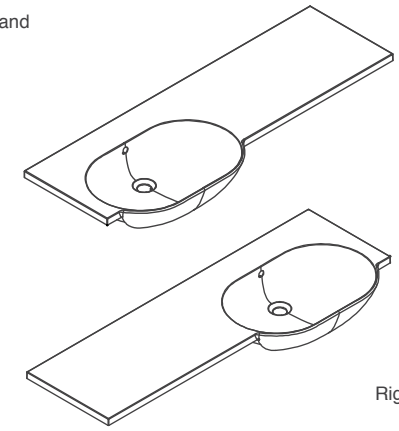

Left-Hand Basin

Right-Hand Basin

Standard

Standard Worktop Basins are pre-drilled underneath for an offset or middle tap hole.

Combi Round Slimline Resin Worktop Basins

MLCORDSL10LHBA	1054mm Left Hand	W 1054mm x D 340mm x H 160mm	£382
MLCORDSL10RHBA	1054mm Right Hand	W 1054mm x D 340mm x H 160mm	£382
MLCORDSL12LHBA	1254mm Left Hand	W 1254mm x D 340mm x H 160mm	£430
MLCORDSL12RHBA	1254mm Right Hand	W 1254mm x D 340mm x H 160mm	£430
MLCORDSL15LHBA	1554mm Left Hand	W 1554mm x D 340mm x H 160mm	£492
MLCORDSL15RHBA	1554mm Right Hand	W 1554mm x D 340mm x H 160mm	£492

Combi Round Standard Resin Worktop Basins

MLCORD10LHBA	1054mm Left Hand	W 1054mm x D 465mm x H 160mm	£444
MLCORD10RHBA	1054mm Right Hand	W 1054mm x D 465mm x H 160mm	£444
MLCORD12LHBA	1254mm Left Hand	W 1254mm x D 465mm x H 160mm	£492
MLCORD12RHBA	1254mm Right Hand	W 1254mm x D 465mm x H 160mm	£492
MLCORD15LHBA	1554mm Left Hand	W 1554mm x D 465mm x H 160mm	£564
MLCORD15RHBA	1554mm Right Hand	W 1554mm x D 465mm x H 160mm	£564

1054mm Combi Basin: For 500mm basin units only, allowing room for 500mm of furniture and two end panels.

1254mm Combi Basin: For 600mm basin units only, allowing room for 600mm of furniture and two end panels.

1554mm Combi Basin: For 600mm basin units only, allowing room for 900mm of furniture and two end panels.