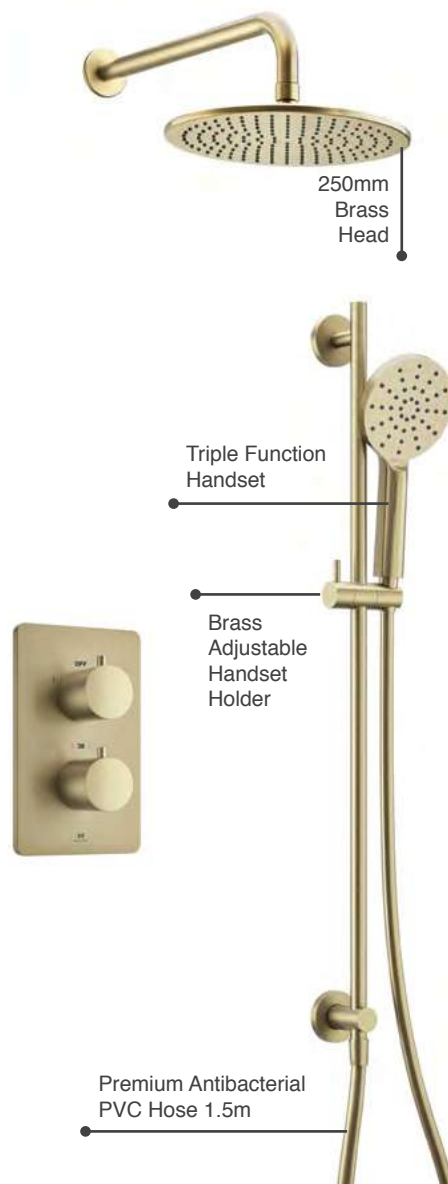

RYSHKIT2BB £1,002

P 1.0

Upgrade The Look

Ryver Shower Kit available with Knurled or Fluted Handles

Ryver Shower Kit 2

RYSHKIT2KNBB	Knurled	£1,040
RYSHKIT2FLBB	Fluted	£1,040

P 1.0

Ryver Shower Kit 3

2 Outlet Concealed Shower Kit

250mm
Brass
Head

Triple Function
Handset

Brass
Adjustable
Handset
Holder

Premium Antibacterial
PVC Hose 1.5m

**EASY
PLUMB**

Ryver Shower Kit 3

- Ryver 380mm Shower Arm
- Ryver 250mm Brass Head
- Ryver Sliding Rail Kit with Bottom Outlet
- Universal Easy-Plumb Concealed Valve Box
- 2 Outlet Thermostatic Mixer Valve & Diverter
- 2 Outlet Wall Plate with Round Valves
- Brushed Brass PVD Finish