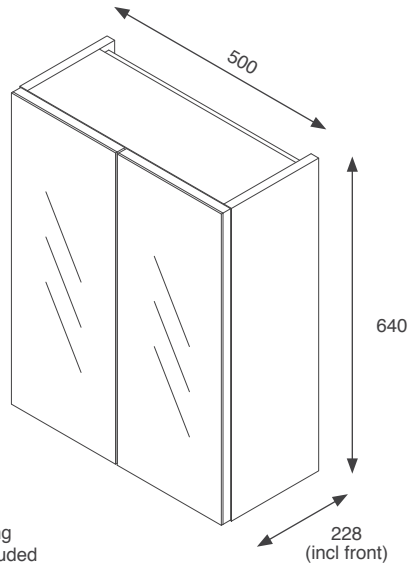

Fitted Furniture - Wall Hung Mirror Units & Slimline Wall End Panels

500mm & 600mm 2 Door Mirror Unit Kits

Slimline Wall End Panels

500mm 2 Door Mirror Unit

Black Matt FFSL50MIUBL	Indigo Matt FFSL50MIUIN
Dust Grey Matt FFSL50MIUDG	Cashmere Matt FFSL50MIUCA
Fir Green Matt FFSL50MIUFG	White Gloss FFSL50MIUWH

RRP: £387

Wall Hanging
Fittings Included