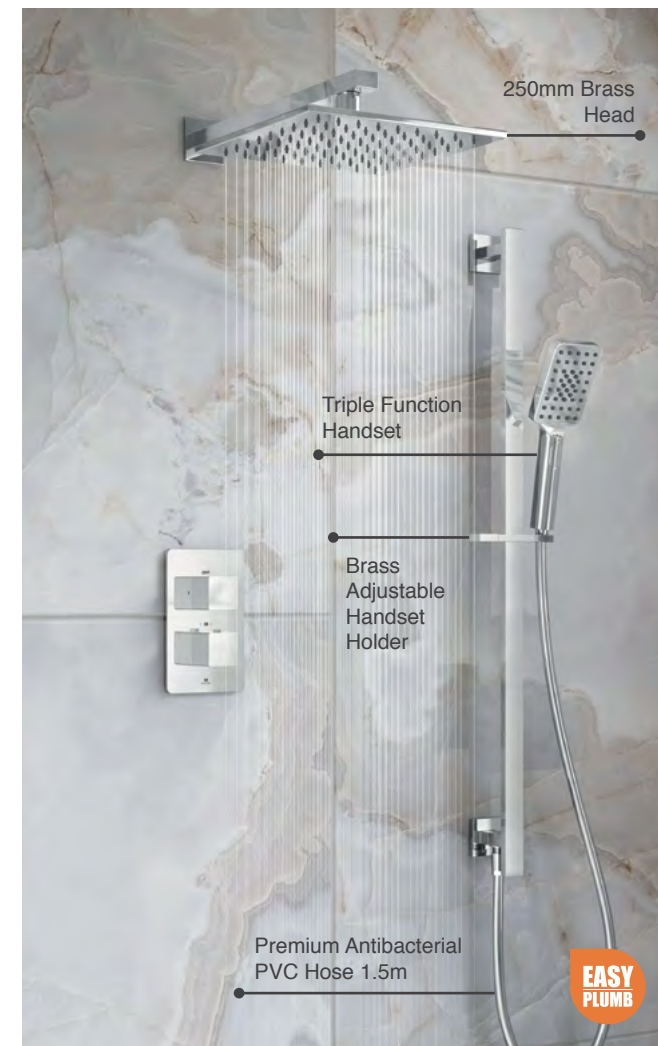

Dayla Shower Kit 3

P 1.0

- Dayla 380mm Shower Arm
- Dayla 250mm Square Brass Head
- Dayla Sliding Rail Kit with Bottom Outlet
- Universal Easy-Plumb Concealed Valve Box
- 2 Outlet Thermostatic Mixer Valve & Diverter
- 2 Outlet Wall Plate with Square Valves
- Chrome Finish

DASHKIT3CP

£992

P Minimum bar pressure required to outlet