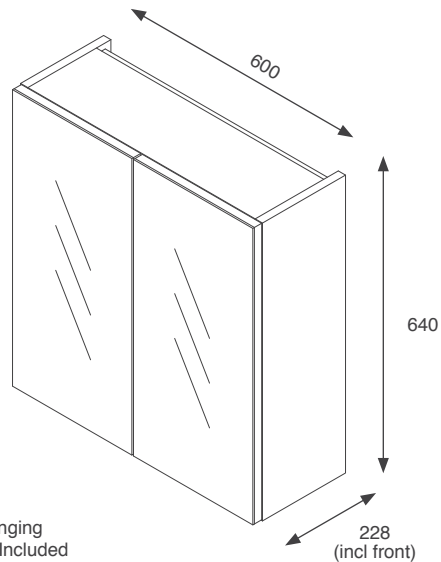

600mm 2 Door Mirror Unit

Black Matt FFSL60MIUBL	Indigo Matt FFSL60MIUIN
Dust Grey Matt FFSL60MIUDG	Cashmere Matt FFSL60MIUCA
Fir Green Matt FFSL60MIUFG	White Gloss FFSL60MIUWH

RRP: £428

Wall Hanging
Fittings Included