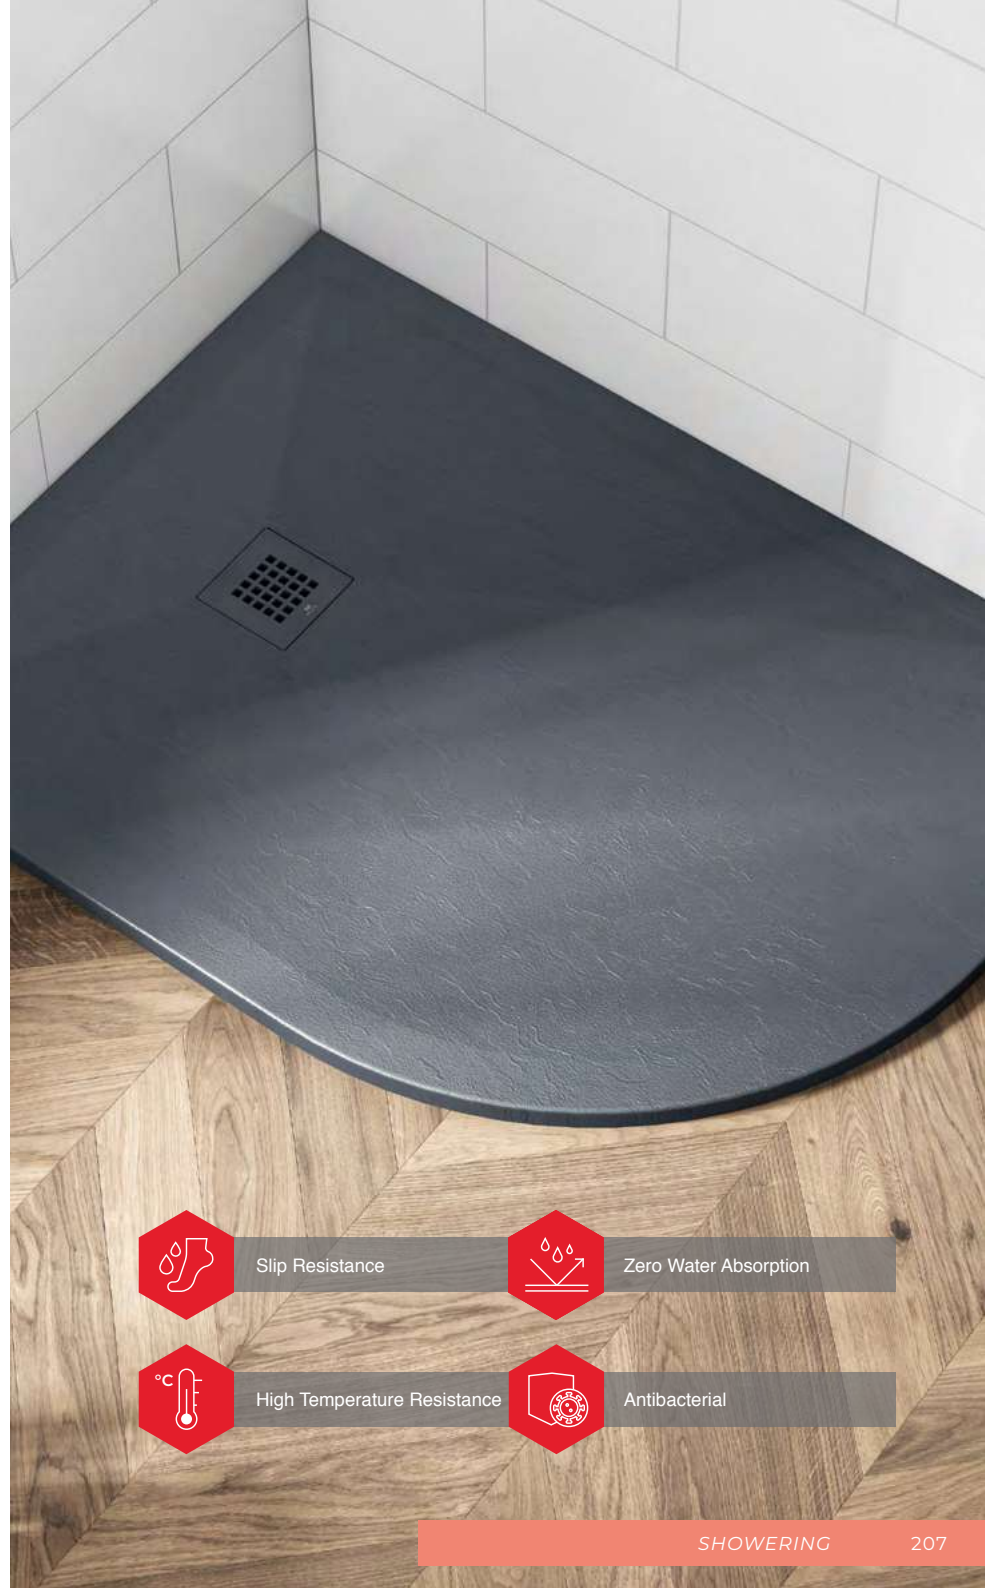

Ibiza Slate Shower Trays - Anthracite

Premium Gel Coat 30mm Slate

Square Trays - Anthracite

IBISQ90AN	900mm Anthracite Slate Shower Tray Only		£507

Quadrant Trays - Anthracite

IBIQD90AN	900mm Anthracite Slate Shower Tray Only		£507

Offset Quadrant Trays - Anthracite

IBIOQ129LHAN	1200 x 900mm LH Anthracite Slate Shower Tray Only		£627

IBIOQ129RHAN	1200 x 900mm RH Anthracite Slate Shower Tray Only		£627

Rectangle Trays - Anthracite

IBI108AN	1000 x 800mm Anthracite Slate Shower Tray Only		£485

IBI109AN	1000 x 900mm Anthracite Slate Shower Tray Only		£543

IBI128AN	1200 x 800mm Anthracite Slate Shower Tray Only		£557

IBI129AN	1200 x 900mm Anthracite Slate Shower Tray Only		£627

IBI148AN	1400 x 800mm Anthracite Slate Shower Tray Only		£627

IBI149AN	1400 x 900mm Anthracite Slate Shower Tray Only		£716

IBI158AN	1500 x 800mm Anthracite Slate Shower Tray Only		£675

IBI159AN	1500 x 900mm Anthracite Slate Shower Tray Only		£761

IBI168AN	1600 x 800mm Anthracite Slate Shower Tray Only		£749

IBI169AN	1600 x 900mm Anthracite Slate Shower Tray Only		£833

IBI177AN	1700 x 700mm Anthracite Slate Shower Tray Only		£725

IBI178AN	1700 x 800mm Anthracite Slate Shower Tray Only		£790

IBI179AN	1700 x 900mm Anthracite Slate Shower Tray Only		£864

All Slate Trays require Ibiza 90mm High Flow Waste (see below). All Slate Trays include Colour Matched Cover.

Ibiza Slate Shower Tray Waste

MYIBWA	90mm High Flow Ibiza Waste	£24

Slip Resistance

Zero Water Absorption

High Temperature Resistance

Antibacterial