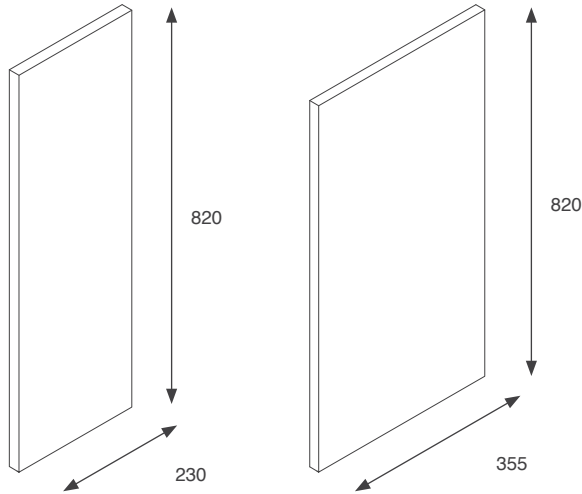

Fitted Furniture - End Panels & Base Plinths

Base End Panels

Slimline Base End Panel - 230mm Depth

Black Matt MLFFSLBEPBL	Indigo Matt MLFFSLBEPIN
Dust Grey Matt MLFFSLBEPDG	Cashmere Matt MLFFSLBEPCA
Fir Green Matt MLFFSLBEPFG	White Gloss MLFFSLBEPWH

RRP: £60

Standard Base End Panel - 355mm Depth

Black Matt MLFFBEPBL	Indigo Matt MLFFBEPIN
Dust Grey Matt MLFFBEPDG	Cashmere Matt MLFFBEPCA
Fir Green Matt MLFFBEPFG	White Gloss MLFFBEPWH

RRP: £84