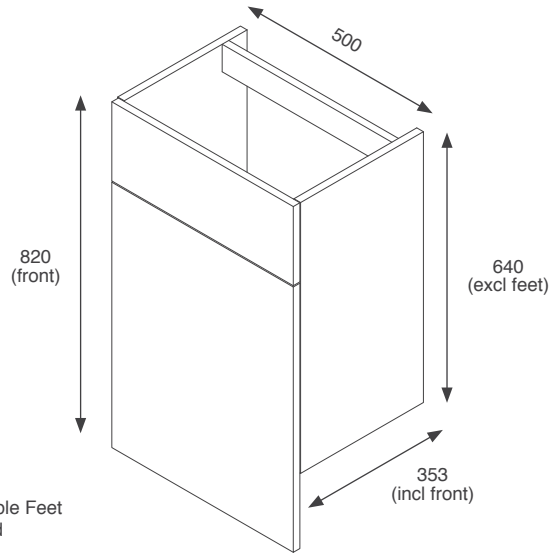

RRP: £448

Gresham

 Black Matt GRE50BUBL	 Indigo Matt GRE50BUIN
 Dust Grey Matt GRE50BUDG	 Cashmere Matt GRE50BUCA
 Fir Green Matt GRE50BUFG	

RRP: £473

Fitted Furniture Kits - Standard Depth Units

500mm Back to Wall WC Kits