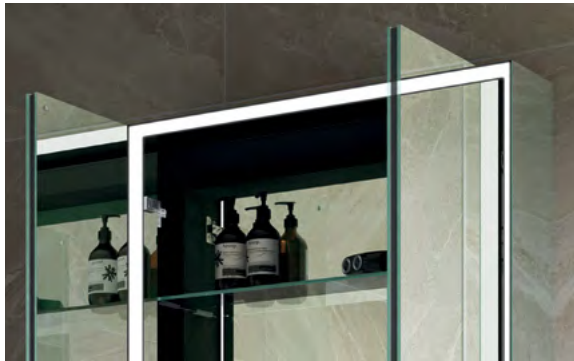

NEW

Double Sided Mirror Doors & Back Mirror