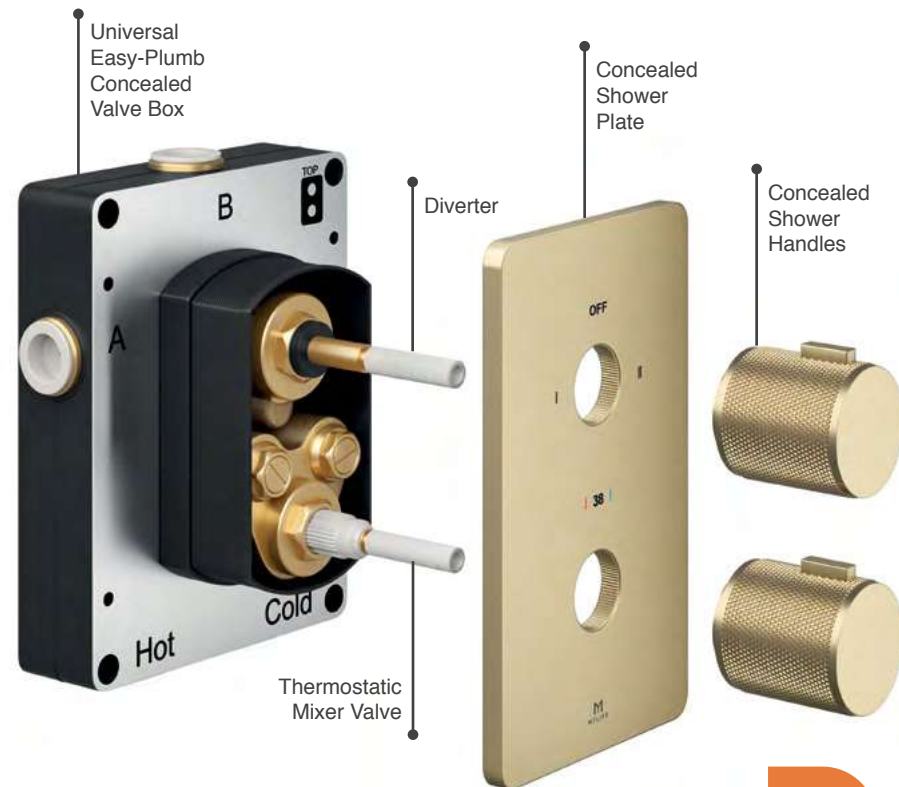

Concealed Shower Components

Easy-Plumb Concealed Valve Box

If you're looking for a sleek and minimalistic feel to your showering, the Universal Easy-Plumb Concealed Valve Box is the perfect solution. The space-saving box connects directly to pipework inside your wall meaning all connections are hidden, creating an uncluttered, clean, and smooth look.

Plus, with the choice of 1, 2 or 3 Outlet Thermostatic Mixer Valves & Diverter, you can customise your showering experience exactly how you prefer it, whether that's one, two or three water outlets.