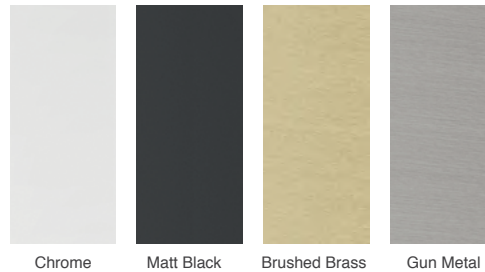

Our toughened 8mm safety wetroom panels are available in seven different sizes and feature MyShield coating for easier cleaning.

Step 2

Choose your Wall Profile & Bracing Bar colour.

Select from classic Chrome, sleek Matt Black, luxurious Brushed Brass or industrial-chic Gun Metal.