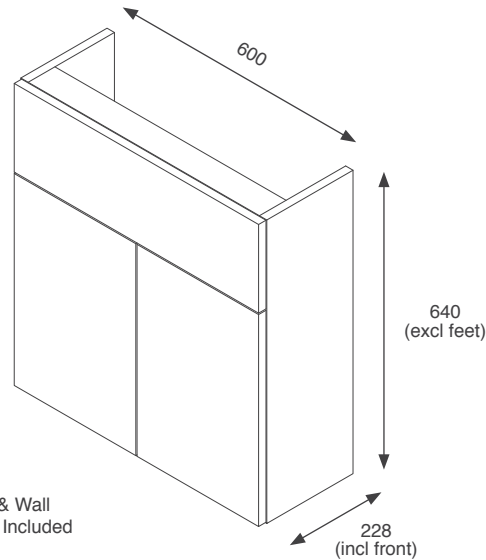

600mm 2 Door Basin Unit Kits

Adjustable Feet & Wall Hanging Fittings Included

Stockton

Black Matt STOSL60BUBL	Indigo Matt STOSL60BUIN
Dust Grey Matt STOSL60BUDG	Cashmere Matt STOSL60BUCA
Fir Green Matt STOSL60BUFG	White Gloss STOSL60BUWH

RRP: £477