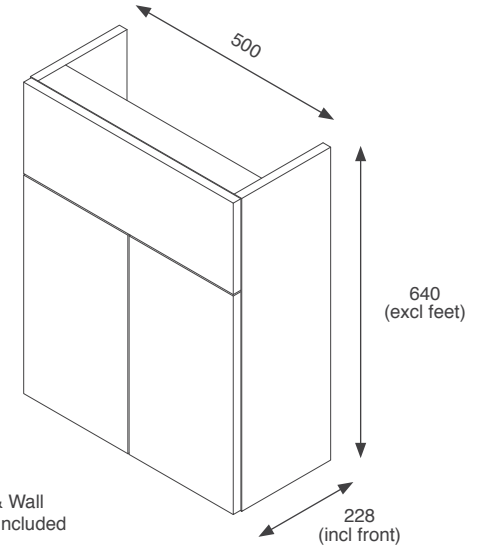

500mm 2 Door Basin Unit Kits

Adjustable Feet & Wall Hanging Fittings Included

Stockton

	Black Matt STOSL50BUBL		Indigo Matt STOSL50BUIN
	Dust Grey Matt STOSL50BUDG		Cashmere Matt STOSL50BUCA
	Fir Green Matt STOSL50BUGF		White Gloss STOSL50BUWH

RRP: £429

Gresham

	Black Matt GRESL50BUBL		Indigo Matt GRESL50BUIN
	Dust Grey Matt GRESL50BUDG		Cashmere Matt GRESL50BUCA
	Fir Green Matt GRESL50BUGF		

RRP: £454