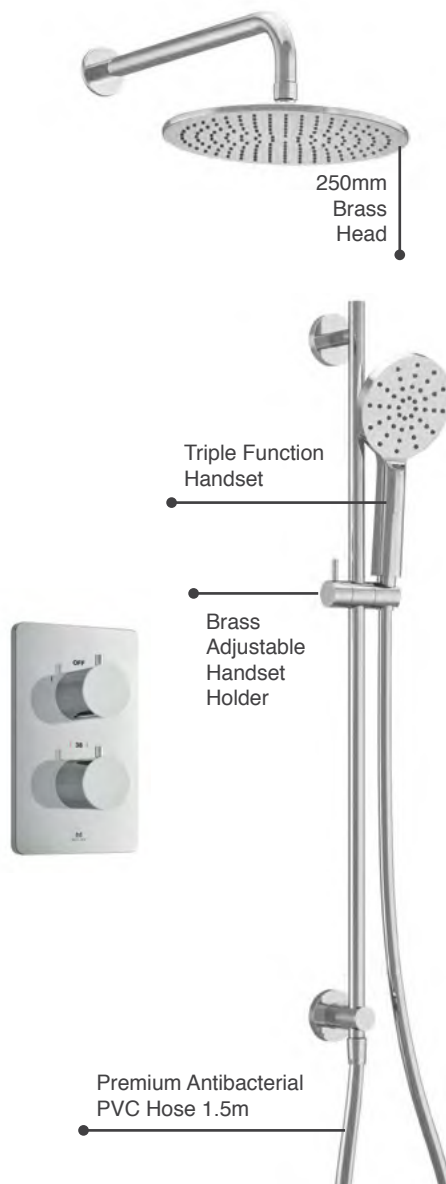

Ryver Shower Kit 3

- Ryver 380mm Shower Arm
- Ryver 250mm Brass Head
- Ryver Sliding Rail Kit with Bottom Outlet
- Universal Easy-Plumb Concealed Valve Box
- 2 Outlet Thermostatic Mixer Valve & Diverter
- 2 Outlet Wall Plate with Round Valves
- Chrome Finish

RYSHKIT3CP **£940**

P 1.0