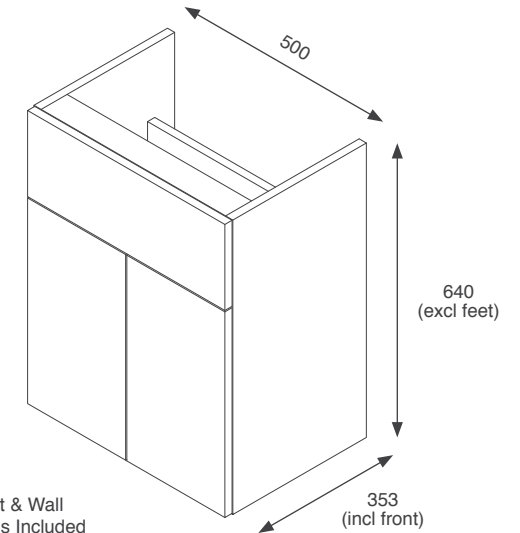

500mm 2 Door Basin Unit Kits

Adjustable Feet & Wall Hanging Fittings Included

Stockton

Black Matt STO50BUBL	Indigo Matt STO50BUIN
Dust Grey Matt STO50BUDG	Cashmere Matt STO50BUCA
Fir Green Matt STO50BUFG	White Gloss STO50BUWH

RRP: £448

Gresham

Black Matt GRE50BUBL	Indigo Matt GRE50BUIN
Dust Grey Matt GRE50BUDG	Cashmere Matt GRE50BUCA
Fir Green Matt GRE50BUFG	

RRP: £473