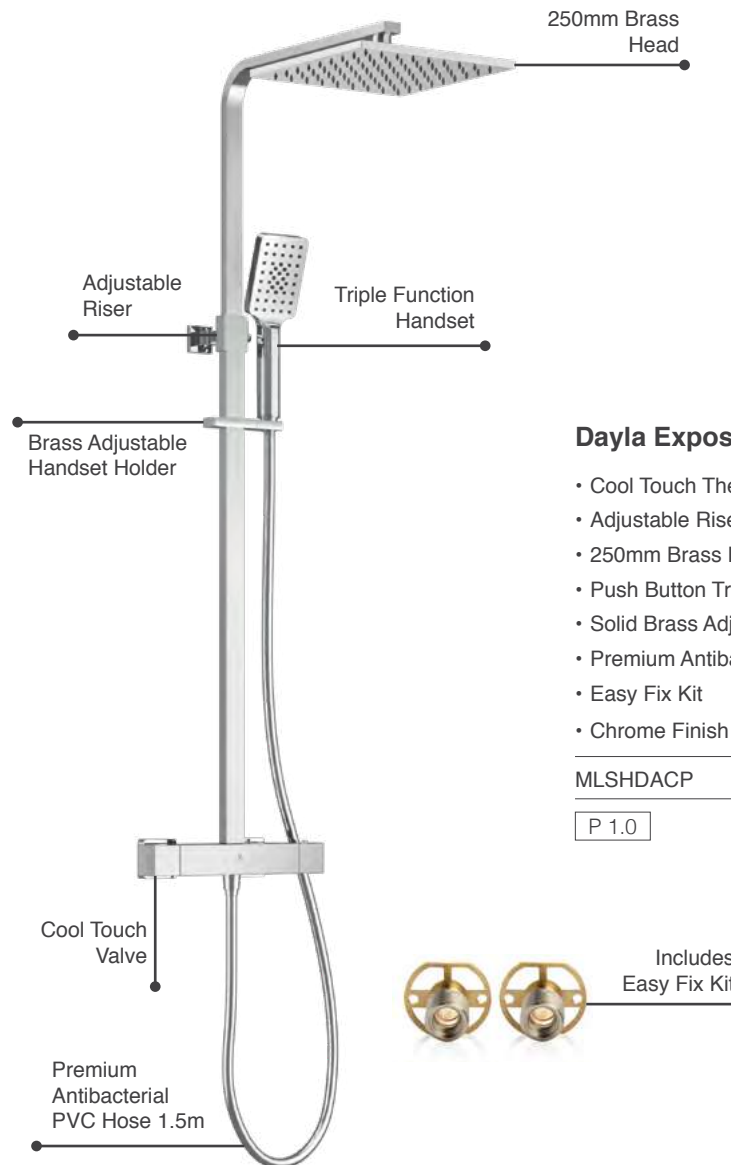

P 1.0

P Minimum bar pressure required to outlet

Dayla Shower - Chrome

Square Exposed Shower & Kits

Dayla Exposed Thermostatic Shower

- Cool Touch Thermostatic Exposed Shower Valve
- Adjustable Riser Rail Kit
- 250mm Brass Head
- Push Button Triple Function Handset
- Solid Brass Adjustable Handset Holder
- Premium Antibacterial PVC Shower Hose 1.5m
- Easy Fix Kit
- Chrome Finish

MLSHDACP

£598

P 1.0

Includes Easy Fix Kit

Dayla Shower Kit 1

P 1.0

- Dayla 380mm Shower Arm
- Dayla 250mm Square Brass Head
- Universal Easy-Plumb Concealed Valve Box
- 1 Outlet Thermostatic Mixer Valve & Diverter
- 1 Outlet Wall Plate with Square Valves
- Chrome Finish