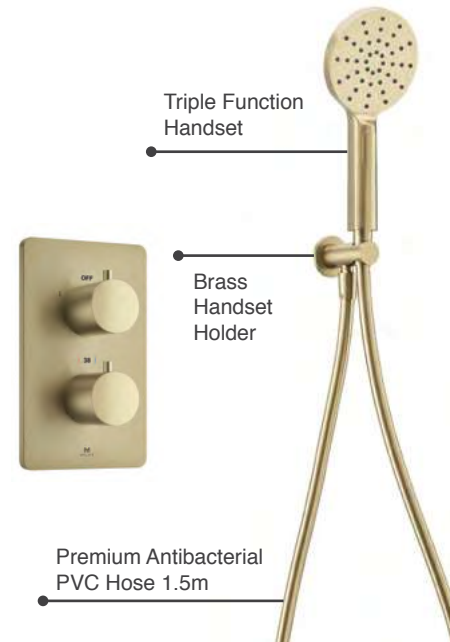

2 Outlet Concealed Shower Kit

Ryver Shower Kit 2

- Ryver 380mm Shower Arm
- Ryver 250mm Brass Head
- Ryver Wall Outlet & Handset Holder Kit
- Universal Easy-Plumb Concealed Valve Box
- 2 Outlet Thermostatic Mixer Valve & Diverter
- 2 Outlet Wall Plate with Round Valves
- Brushed Brass PVD Finish

RYSHKIT2BB £1,002

P 1.0

Upgrade The Look

Ryver Shower Kit available with Knurled or Fluted Handles

Ryver Shower Kit 2

RYSHKIT2KNBB	Knurled	£1,040
RYSHKIT2FLBB	Fluted	£1,040

P 1.0

Ryver Shower Kit 3