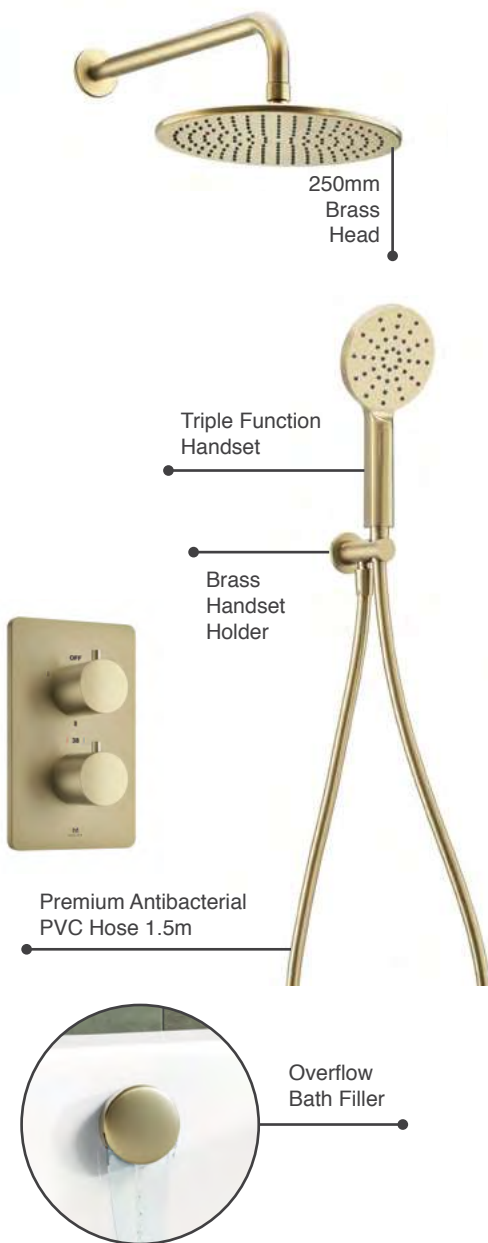

Ryver Bath Kit - Brushed Brass

3 Outlet Concealed Bath Kit