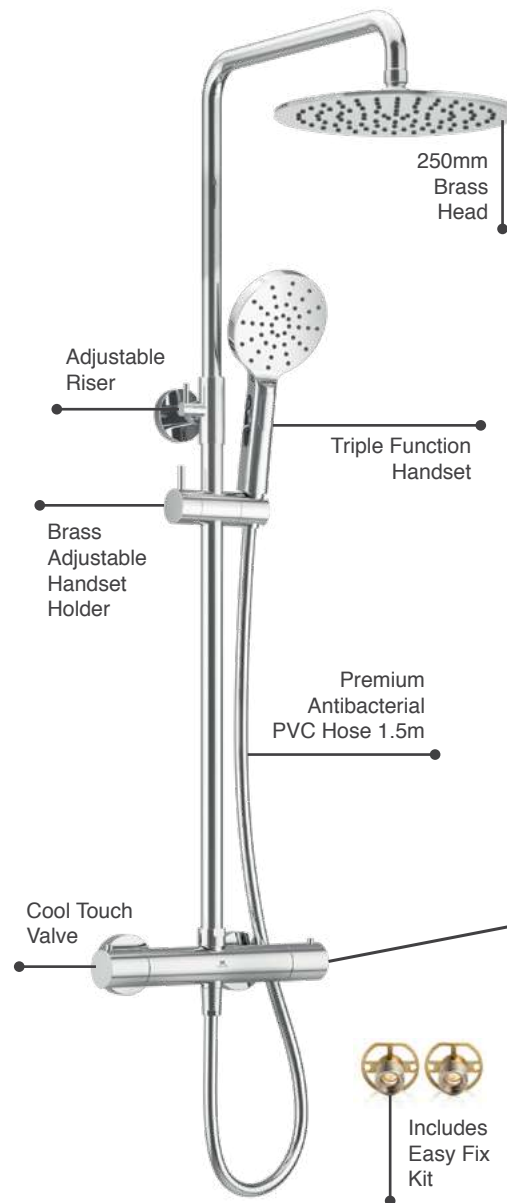

MLSHDAHACP	Chrome	£36
MLSHDAHABL	Matt Black	£44
MLSHDAHABB	Brushed Brass	£48
MLSHDAHAGM	Gun Metal	£48

Dayla Wall Outlet & Handset Holder Kit

MLSHDAWHKCP	Chrome	£94
MLSHDAWHKBL	Matt Black	£118
MLSHDAWHKBB	Brushed Brass	£166
MLSHDAWHKGM	Gun Metal	£166

Dayla Sliding Rail Kit with Bottom Outlet

MLSHDASRKCP	Chrome	£204
MLSHDASRKBL	Matt Black	£238
MLSHDASRKBB	Brushed Brass	£276
MLSHDASRKGM	Gun Metal	£276

Ryver Shower - Chrome

Exposed Thermostatic Shower

Ryver Exposed Thermostatic Shower

- Cool Touch Thermostatic Exposed Valve
- Adjustable Riser Rail Kit
- 250mm Brass Head
- Push Button Triple Function Handset
- Solid Brass Adjustable Handset Holder
- Premium Antibacterial PVC Shower Hose 1.5m
- Easy Fix Kit
- Chrome Finish