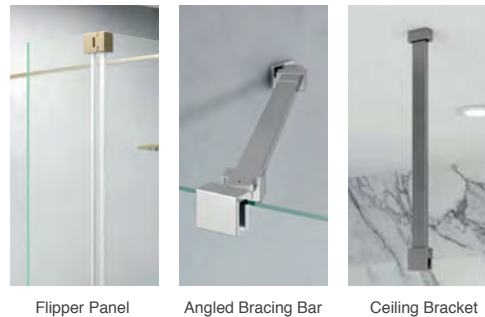

Step 3

Add your finishing touches.

Enhance your wetroom space with the following:

1. Flipper Panel Glass & Hinges
2. Angled Bracing Bar (Corner Support)
3. Ceiling Adaption Bracket (Ceiling Support)