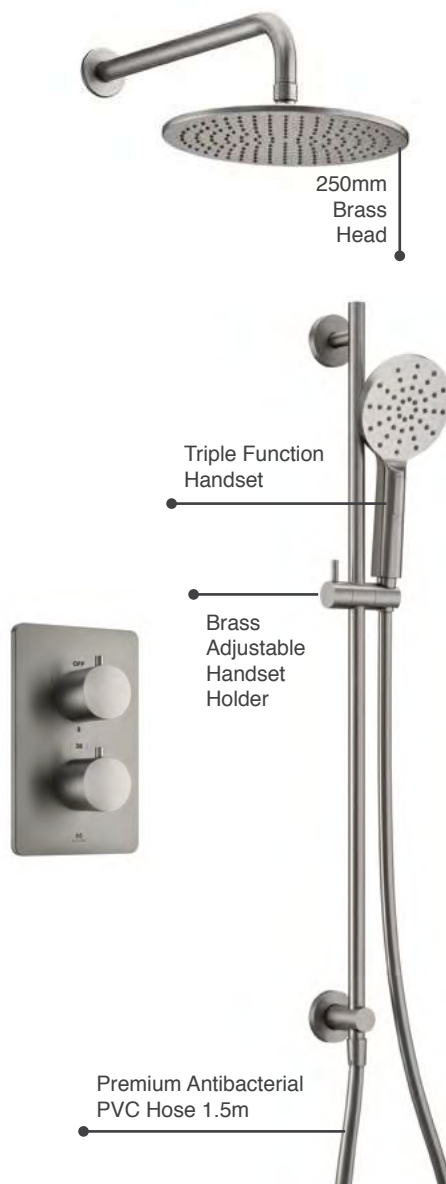

2 Outlet Concealed Shower Kit

250mm
Brass
Head

Triple Function
Handset

Brass
Adjustable
Handset
Holder

Premium Antibacterial
PVC Hose 1.5m

**EASY
PLUMB**

Ryver Shower Kit 3

- Ryver 380mm Shower Arm
- Ryver 250mm Brass Head
- Ryver Sliding Rail Kit with Bottom Outlet
- Universal Easy-Plumb Concealed Valve Box
- 2 Outlet Thermostatic Mixer Valve & Diverter
- 2 Outlet Wall Plate with Round Valves
- Gun Metal PVD Finish