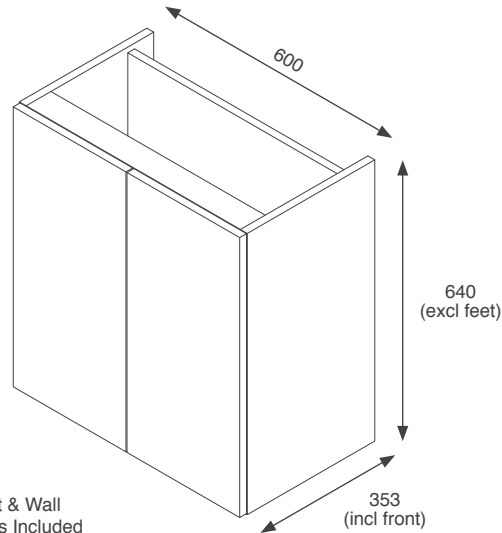

Fitted Furniture Kits - Standard Depth Units

600mm 2 Door Storage Unit Kits

Adjustable Feet & Wall Hanging Fittings Included

Stockton

 Black Matt STO60SUBL	 Indigo Matt STO60SUIN
 Dust Grey Matt STO60SUDG	 Cashmere Matt STO60SUCA
 Fir Green Matt STO60SUFG	 White Gloss STO60SUWH