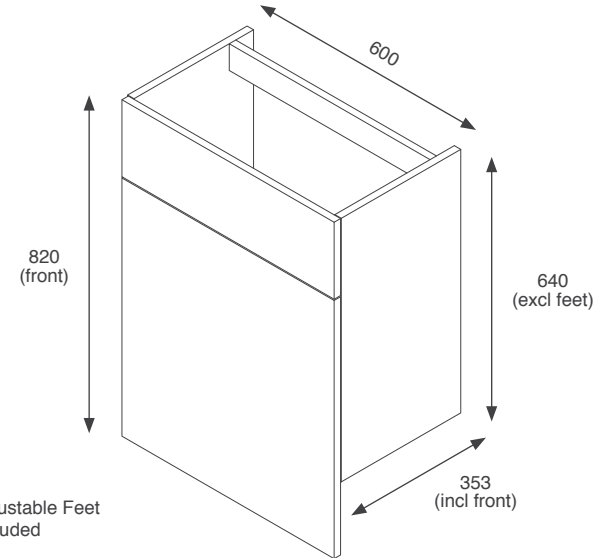

600mm Back to Wall WC Kits

Adjustable Feet Included

Stockton

Black Matt STO60BTWBL	Indigo Matt STO60BTWIN
Dust Grey Matt STO60BTWDG	Cashmere Matt STO60BTWCA
Fir Green Matt STO60BTWFG	White Gloss STO60BTWWH

RRP: £349

Gresham

Black Matt GRE50BTWBL	Indigo Matt GRE50BTWIN
Dust Grey Matt GRE50BTWDG	Cashmere Matt GRE50BTWCA
Fir Green Matt GRE50BTWFG	

RRP: £308

Gresham

Black Matt GRE60BUBL	Indigo Matt GRE60BUIN
Dust Grey Matt GRE60BUDG	Cashmere Matt GRE60BUCA
Fir Green Matt GRE60BUFG	

RRP: £526

Gresham

Black Matt GRE60BTWBL	Indigo Matt GRE60BTWIN
Dust Grey Matt GRE60BTWDG	Cashmere Matt GRE60BTWCA
Fir Green Matt GRE60BTWFG	

RRP: £363