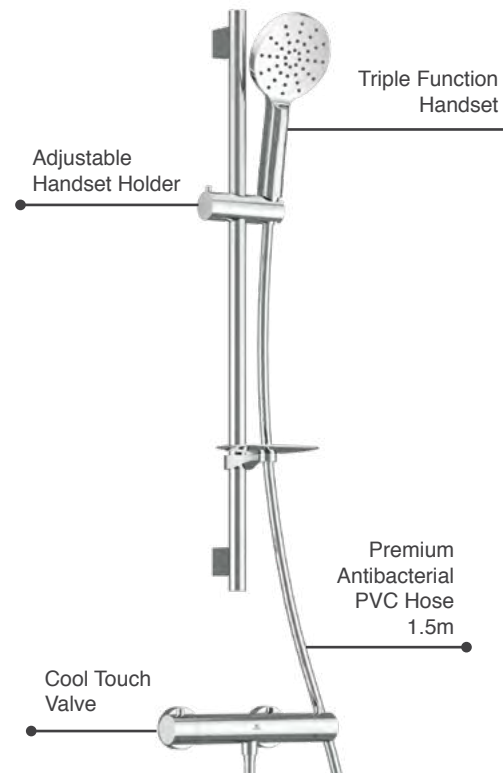

Euri

- Cool Touch Thermostatic Exposed Shower Valve
- Adjustable Sliding Rail Kit with Soap Dish
- Push Button Triple Function Handset
- ABS Chrome Plated Adjustable Handset Holder
- Premium Antibacterial PVC Shower Hose 1.5m
- Easy Fix Kit

MLSHEUCP

£262

P 1.0

Euri Sliding Rail Kit

- Adjustable Sliding Rail Kit with Soap Dish
- Push Button Triple Function Handset
- ABS Chrome Plated Adjustable Handset Holder
- Premium Antibacterial PVC Shower Hose 1.5m

MLSHEUSRK

£94

Round Shower Wall Outlet required if using with Concealed Valve. See page 185.

P Minimum bar pressure required to outlet