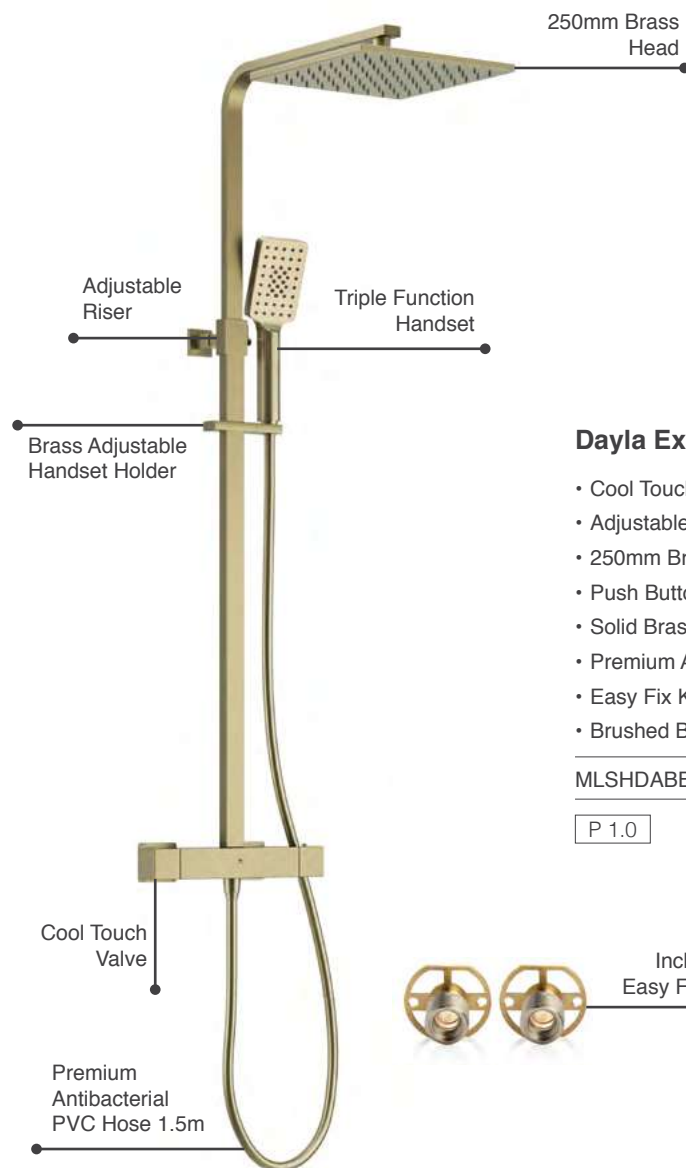

DASHKIT3BL

£1,077

P Minimum bar pressure required to outlet

Dayla Shower - Brushed Brass

Square Exposed Shower & Kits

Dayla Exposed Thermostatic Shower

- Cool Touch Thermostatic Exposed Shower Valve
- Adjustable Riser Rail Kit
- 250mm Brass Head
- Push Button Triple Function Handset
- Solid Brass Adjustable Handset Holder
- Premium Antibacterial PVC Shower Hose 1.5m
- Easy Fix Kit
- Brushed Brass PVD Finish