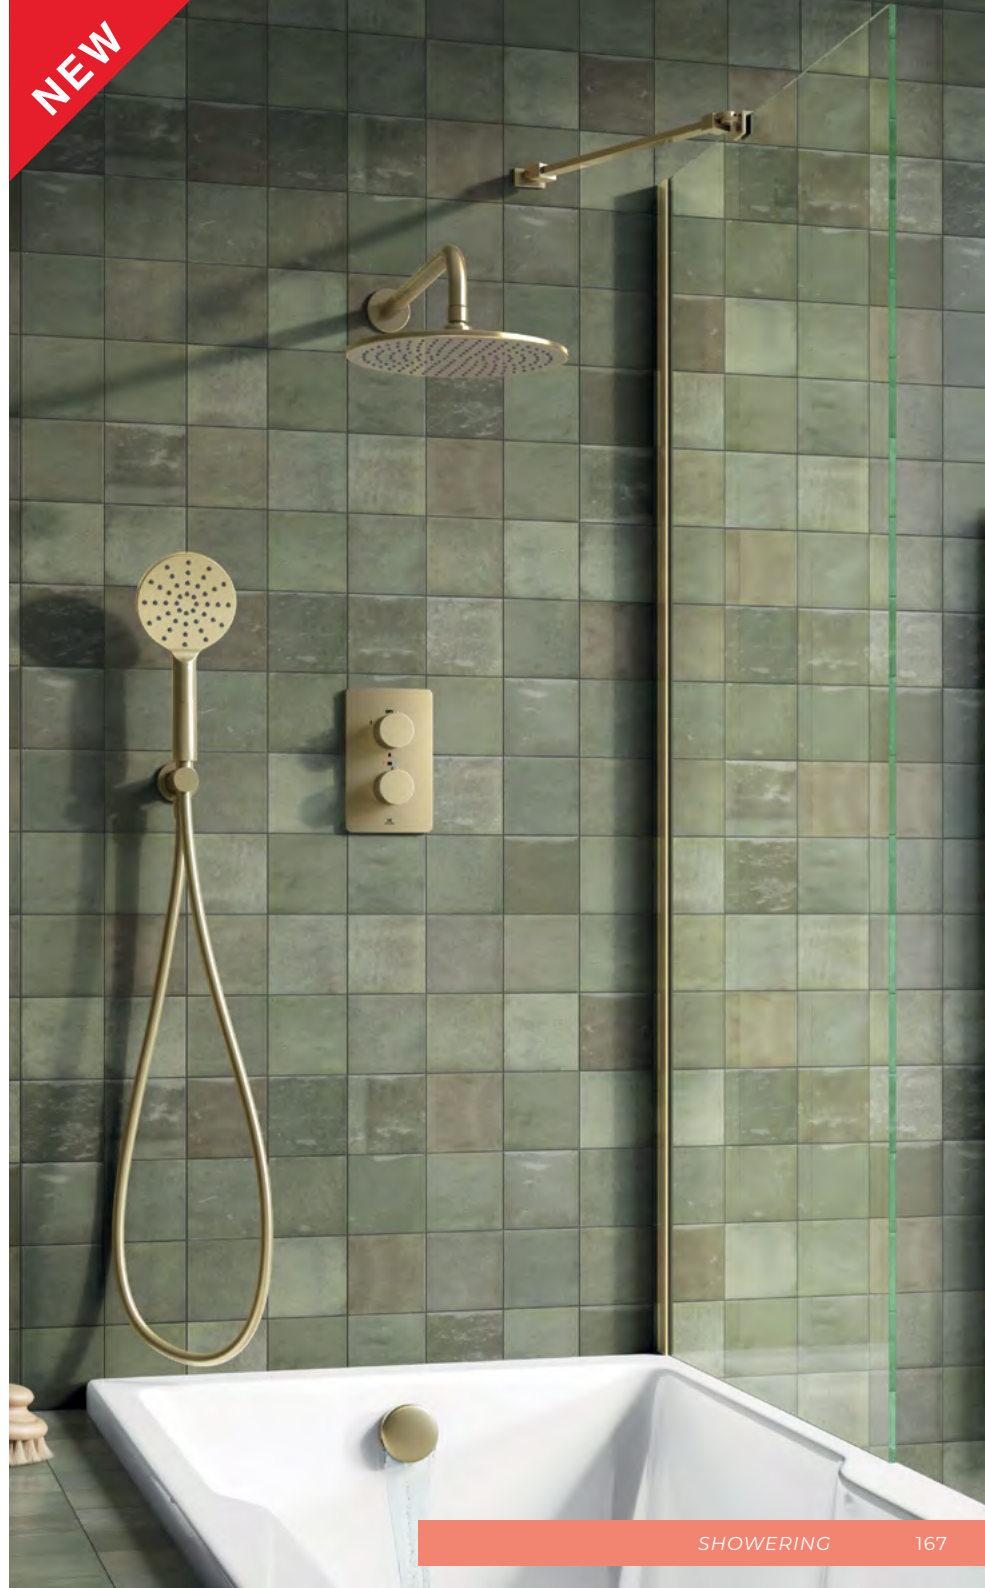

Ryver Bath Kit - Brushed Brass

3 Outlet Concealed Bath Kit

Ryver Bath Kit 1

EASY PLUMB

- Ryver 380mm Shower Arm
- Ryver 250mm Brass Head
- Ryver Wall Outlet & Handset Holder Kit
- Universal Easy-Plumb Concealed Valve Box
- 3 Outlet Thermostatic Mixer Valve & Diverter
- 3 Outlet Wall Plate with Round Valves
- Round Overflow Bath Filler c/w Bath Waste
- Brushed Brass PVD Finish

RYBAKIT1BB

£1,168

P 1.0

Upgrade The Look

Ryver Bath Kit available with Knurled or Fluted Handles

Ryver Bath Kit 1

RYBAKIT1KNBB Knurled £1,206

RYBAKIT1FLBB Fluted £1,206

P 1.0