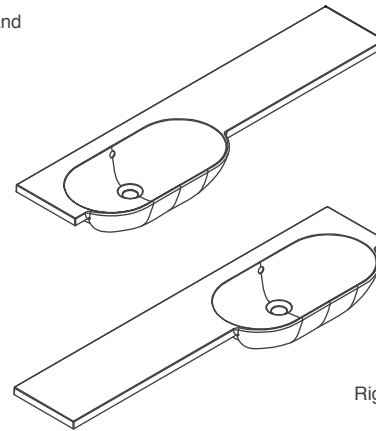

Integrated Worktop Basins

Resin Basin & Worktop Combined

Left-Hand Basin

Right-Hand Basin

Slimline

Slimline Worktop Basins are pre-drilled underneath for an offset tap hole only.