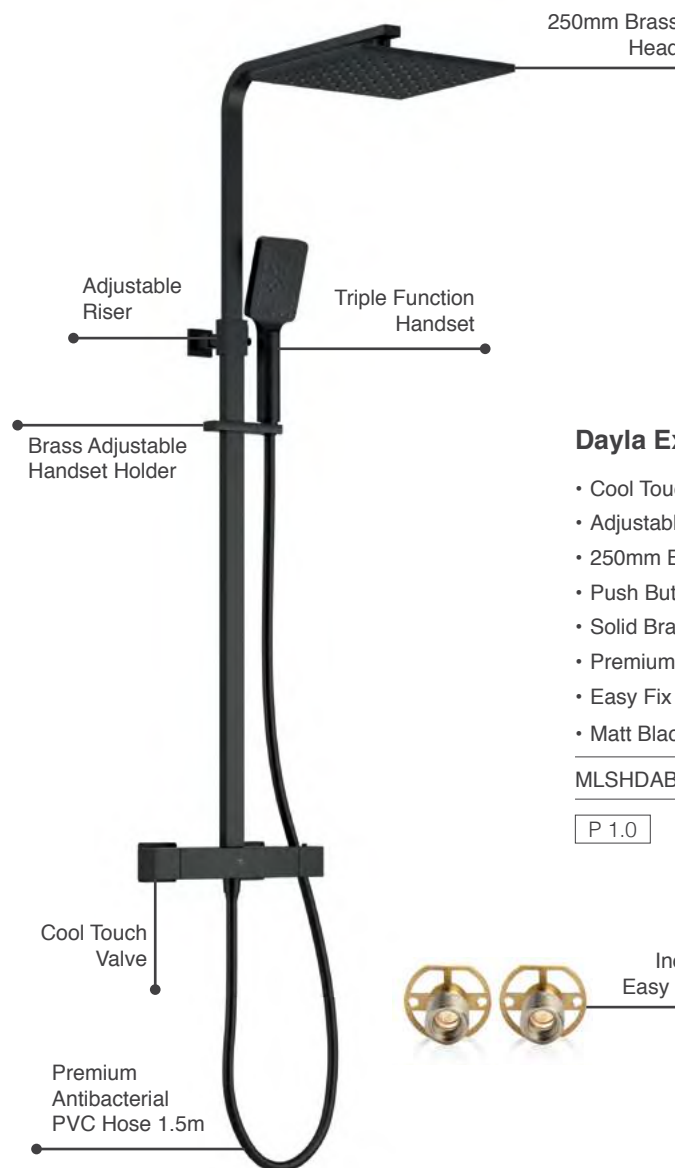

DASHKIT3CP

£992

P Minimum bar pressure required to outlet

Dayla Shower - Black

Square Exposed Shower & Kits

Dayla Exposed Thermostatic Shower

- Cool Touch Thermostatic Exposed Shower Valve
- Adjustable Riser Rail Kit
- 250mm Brass Head
- Push Button Triple Function Handset
- Solid Brass Adjustable Handset Holder
- Premium Antibacterial PVC Shower Hose 1.5m
- Easy Fix Kit
- Matt Black Electro Plated Finish