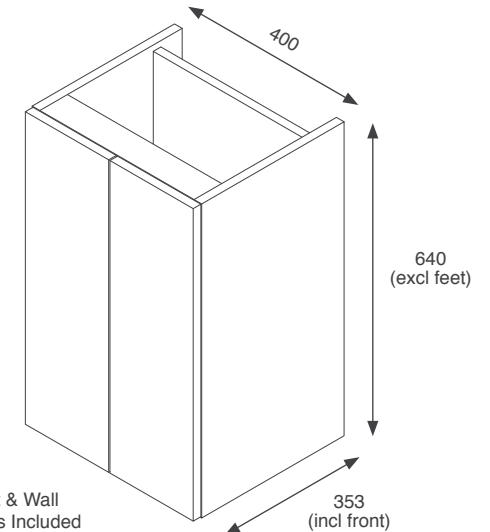

400mm 2 Door Storage Unit Kits