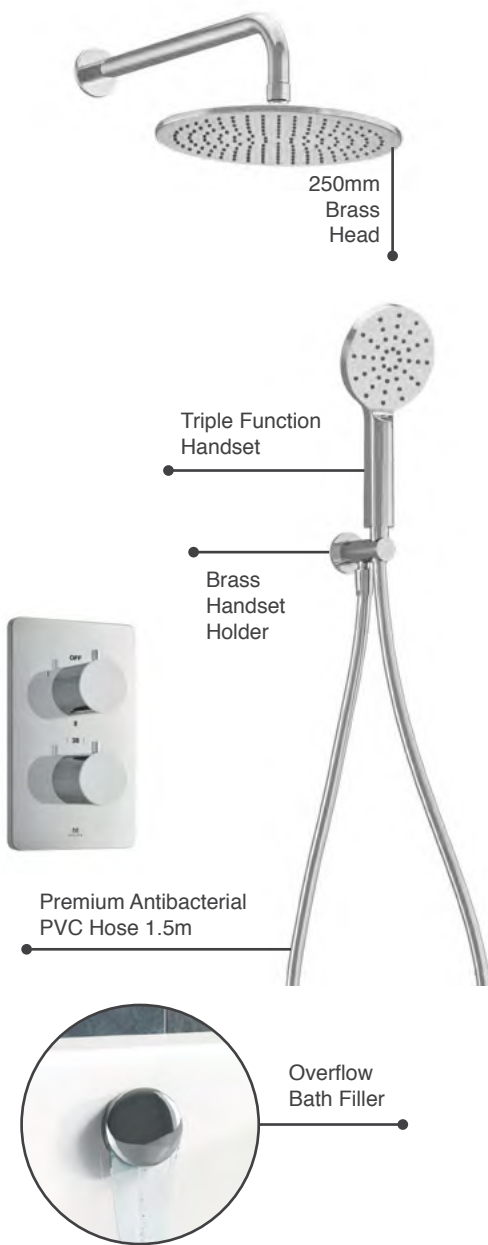

Ryver Bath Kit

3 Outlet Concealed Bath Kit

Ryver Bath Kit 1

EASY PLUMB

- Ryver 380mm Shower Arm
- Ryver 250mm Brass Head
- Ryver Wall Outlet & Handset Holder Kit
- Universal Easy-Plumb Concealed Valve Box
- 3 Outlet Thermostatic Mixer Valve & Diverter
- 3 Outlet Wall Plate with Round Valves
- Round Overflow Bath Filler c/w Bath Waste
- Chrome Finish

RYBAKIT1CP **£942**

P 1.0

Upgrade The Look

Ryver Bath Kit available with Knurled or Fluted Handles