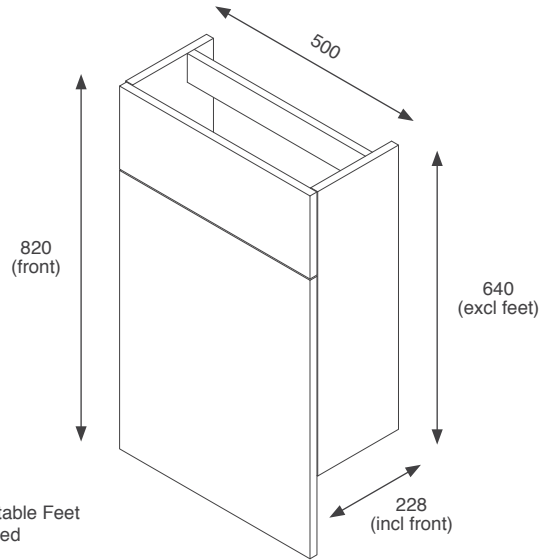

Fitted Furniture Kits - Slimline Depth Units

500mm Back to Wall WC Kits

Adjustable Feet Included

Stockton

Black Matt STOSL50BTWBL	Indigo Matt STOSL50BTWIN
Dust Grey Matt STOSL50BTWDG	Cashmere Matt STOSL50BTWCA
Fir Green Matt STOSL50BTWFG	White Gloss STOSL50BTWWH

RRP: £284