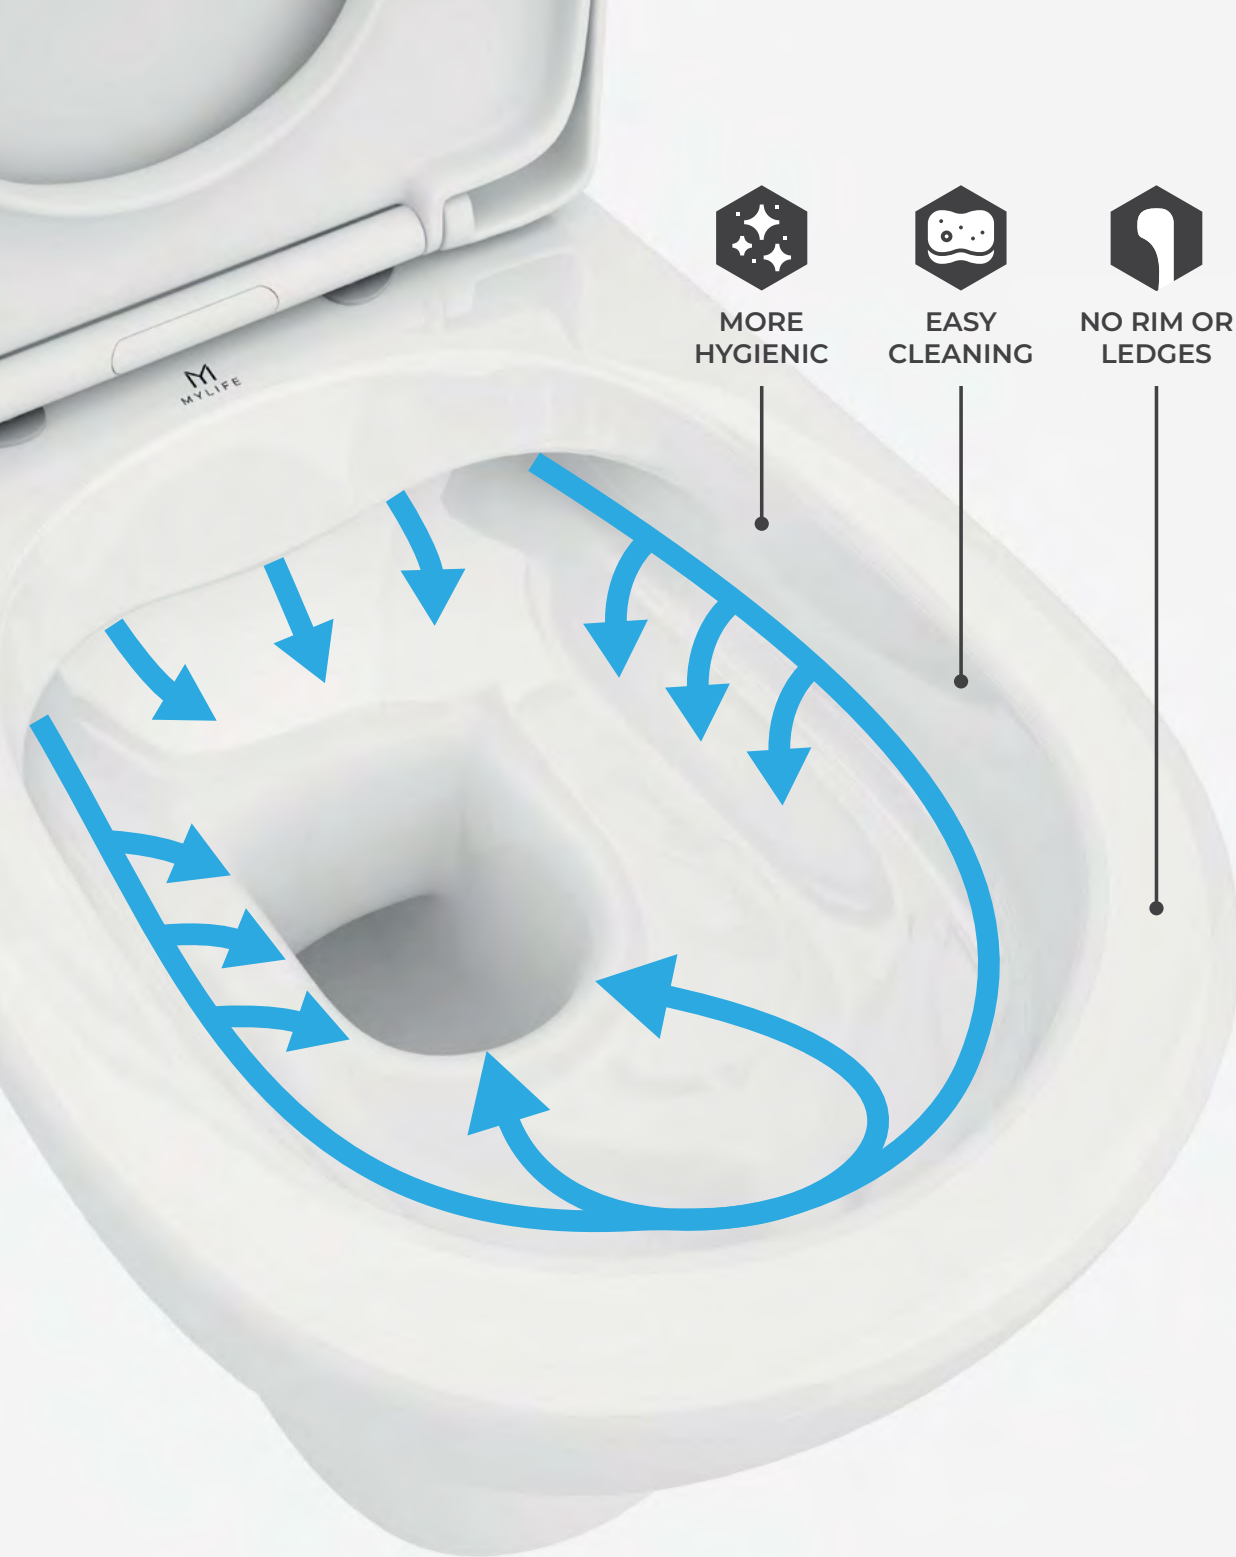

**MORE
HYGIENIC**

**EASY
CLEANING**

**NO RIM OR
LEDGES**

RIMLESS FLUSHING

A must-have for modern homes, Rimless Flushing is the latest innovation in bathroom design loved by many for its improved hygiene, better flushing performance and super-sleek look.

Our range of Rimless Flushing Toilet Pans use a direct flush that propels water around the edge of a smooth pan, offering more effective and water-saving cleaning than conventional flushing systems. With no rim around the bowl, there are no hidden areas for germs or dirt to accumulate making it easier to clean and providing a more hygienic environment.

Rimless Flushing is available now across all Fully Enclosed, Open Back, Back-to-Wall and Wall Hung Toilets.