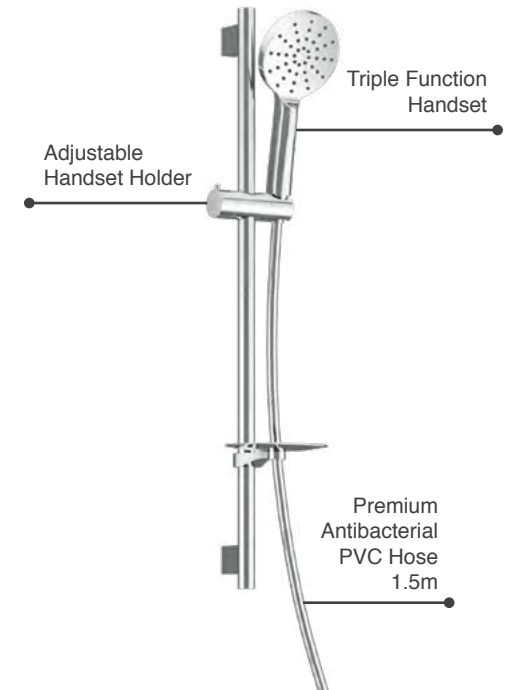

Euri

- Cool Touch Thermostatic Exposed Shower Valve
- Adjustable Sliding Rail Kit with Soap Dish
- Push Button Triple Function Handset
- ABS Chrome Plated Adjustable Handset Holder
- Premium Antibacterial PVC Shower Hose 1.5m
- Easy Fix Kit

MLSHEUCP

£262

P 1.0

Euri Sliding Rail Kit

- Adjustable Sliding Rail Kit with Soap Dish
- Push Button Triple Function Handset
- ABS Chrome Plated Adjustable Handset Holder
- Premium Antibacterial PVC Shower Hose 1.5m

MLSHEUSRK

£94

Round Shower Wall Outlet required if using with Concealed Valve. See page 185.

P Minimum bar pressure required to outlet