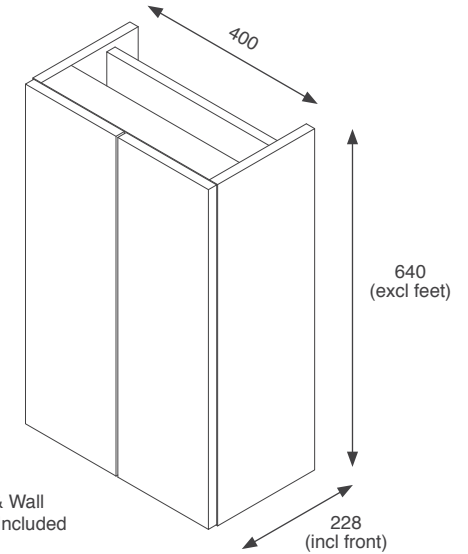

400mm 2 Door Storage Unit Kits

Adjustable Feet & Wall Hanging Fittings Included

Stockton

Black Matt STOSL40SUBL	Indigo Matt STOSL40SUIN
Dust Grey Matt STOSL40SUDG	Cashmere Matt STOSL40SUCA
Fir Green Matt STOSL40SUGF	White Gloss STOSL40SUWH

RRP: £291

Gresham

Black Matt GRESL40SUBL	Indigo Matt GRESL40SUIN
Dust Grey Matt GRESL40SUDG	Cashmere Matt GRESL40SUCA
Fir Green Matt GRESL40SUGF	

RRP: £305