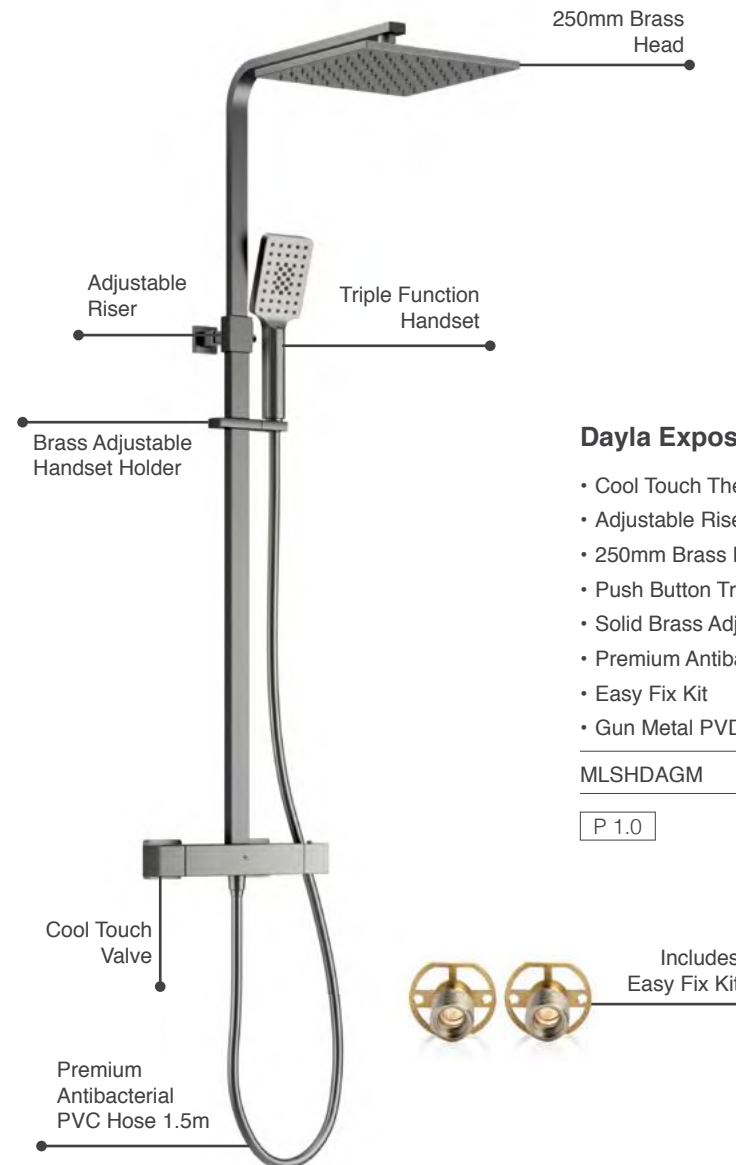

DASHKIT3BB

£1,208

P Minimum bar pressure required to outlet

Dayla Shower - Gun Metal

Square Exposed Shower & Kits

Dayla Exposed Thermostatic Shower

- Cool Touch Thermostatic Exposed Shower Valve
- Adjustable Riser Rail Kit
- 250mm Brass Head
- Push Button Triple Function Handset
- Solid Brass Adjustable Handset Holder
- Premium Antibacterial PVC Shower Hose 1.5m
- Easy Fix Kit
- Gun Metal PVD Finish