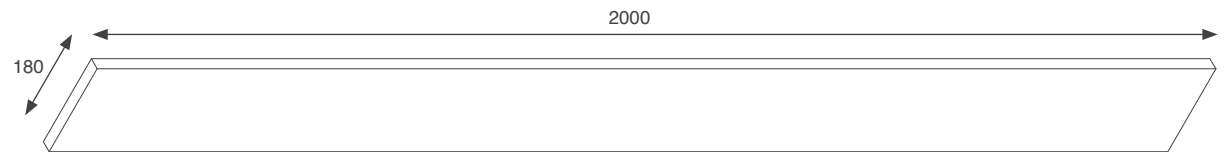

2000 x 180mm Plinths

Black Matt MLFF200X18PLBL	Fir Green Matt MLFF200X18PLFG	Cashmere Matt MLFF200X18PLCA
Dust Grey Matt MLFF200X18PLDG	Indigo Matt MLFF200X18PLIN	White Gloss MLFF200X18PLWH

RRP: £94