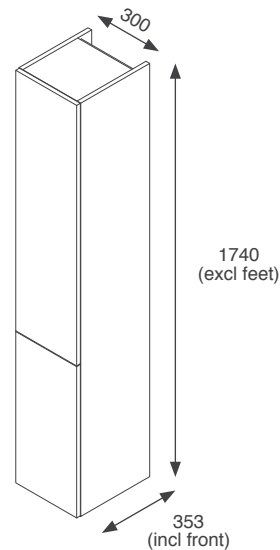

300mm 2 Door Tall Storage Unit Kits

Adjustable Feet & Wall Hanging Fittings Included

Stockton

Black Matt STO30TUBL	Indigo Matt STO30TUIN
Dust Grey Matt STO30TUDG	Cashmere Matt STO30TUCA
Fir Green Matt STO30TUFG	White Gloss STO30TUWH

RRP: £612

Gresham

Black Matt GRE30TUBL	Indigo Matt GRE30TUIN
Dust Grey Matt GRE30TUDG	Cashmere Matt GRE30TUCA
Fir Green Matt GRE30TUFG	

RRP: £632