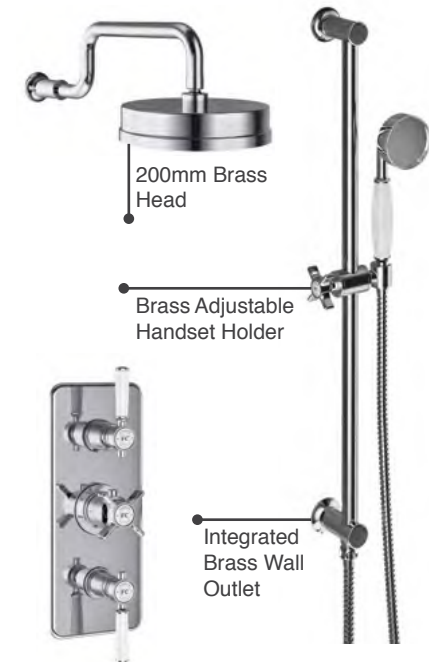

DASHKIT3GM

£1,208

P Minimum bar pressure required to outlet

Farnham Shower Collection

Premium Traditional Collection

Farnham Traditional Shower

- Premium Thermostatic Exposed Traditional Valve
- Pipe Centres 150-178mm
- Fixed Arm & 200mm Brass Head
- Brass Adjustable Handset Holder
- Brass / Ceramic Handset
- Standard Chrome Hose 1.5m

MLSHFA1

£800

P 1.0

Farnham Traditional Shower Kit 1

- 410mm Traditional Shower Arm
- 200mm Brass Shower Head with Rub Clean Nozzles
- Adjustable Sliding Rail Kit integrated Brass Wall Outlet
- Brass Adjustable Handset Holder
- Brass / Ceramic Handset
- Standard Chrome Hose 1.5m
- Triple 2 Outlet Thermostatic Concealed Valve