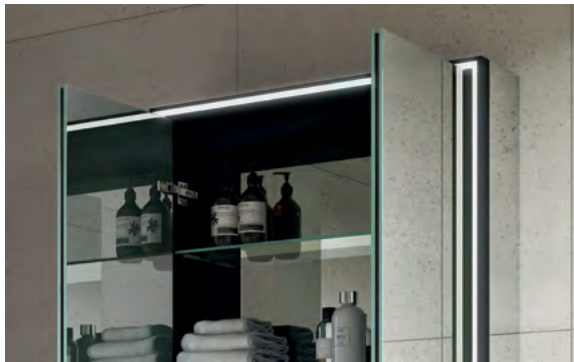

Double Sided Mirror Doors & Back Mirror