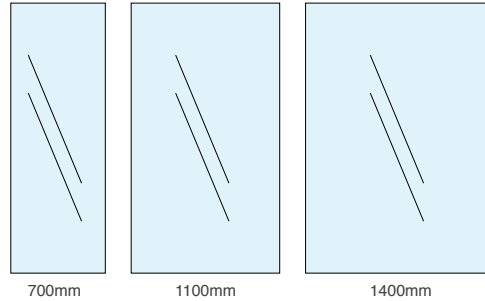

Easy as 1, 2, 3...

With Emmi 8mm Wetroom Panel Range, designing your dream walk-in shower experience is simple; select your glass size, your colour profile and any extras:

Step 1

Choose your Emmi Wetroom Panel Glass Size.

Our toughened 8mm safety wetroom panels are available in seven different sizes and feature MyShield coating for easier cleaning.