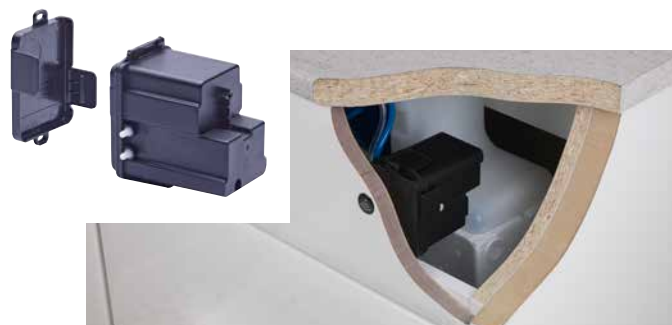

Concealed Cistern

FLUSHING SOLUTIONS