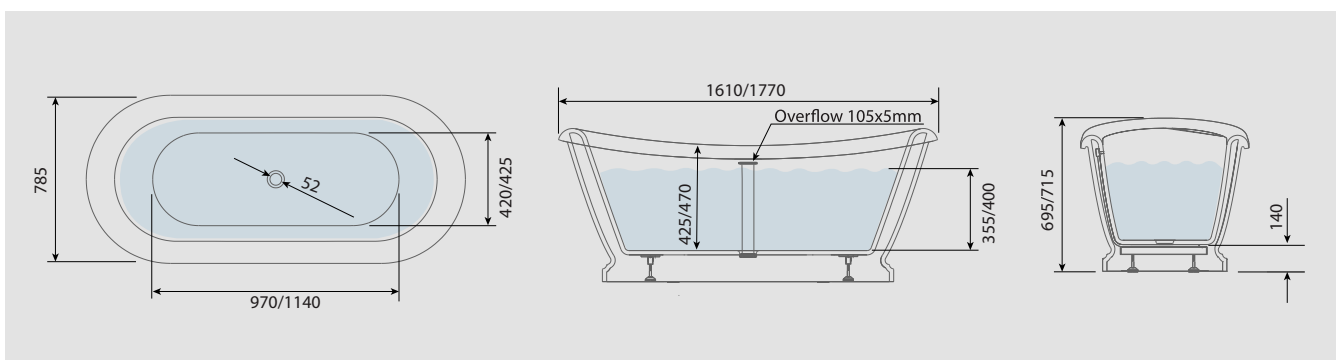

230L - 1700mm

Finish

Gloss White

Features:

- Integrated Overflow Channel
- Adjustable Height Levelling Feet
- Space Saving - 1610mm
- Can Be Painted If Desired
- Double Ended

Compatible Tap Types:

- Freestanding Bath Shower Mixer
- Freestanding Bath Filler
- Wall Mounted Bath Filler