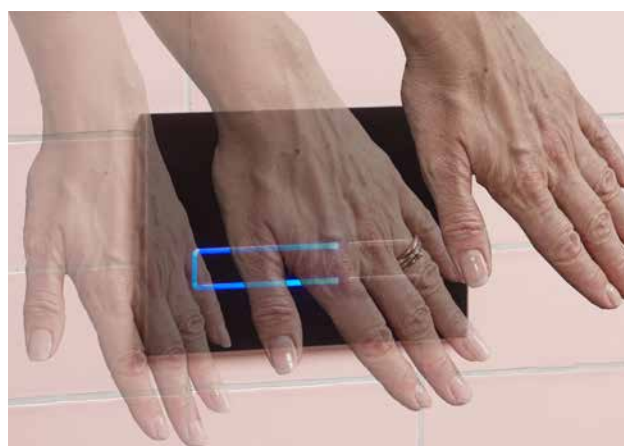

CONTACTLESS SENSOR DUAL FLUSH PLATE

- Recommended for in-wall installations using TR9006 and TR9015
- Contactless flushing
- Powered by 4 x AA batteries (easy to change, no tools required)
- Low battery power alarm (battery life in excess of 1 year)
- Dual flush
- Manual override flush
- Illuminates on operation
- Use on wall hung frames and In-wall cistern (not compatible with slim depth furniture)

Contactless sensor flush plate

210(w) x 137(h)mm

Black	TR9025	£185.50