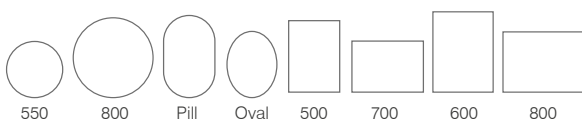

Eminence Mirrors	Code	W x H x Dmm	RRP
ø550	EM55CAL	ø550 x 35	£344.00
ø800	EM80CAL	ø800 x 35	£435.00
Pill	EM80PAL	500 x 800 x 35	£453.00
Oval	EM65OAL	490 x 650 x 35	£386.00
500/700	EM70RAL	500 x 700 x 35	£400.00
600/800	EM80RAL	600 x 800 x 35	£450.00