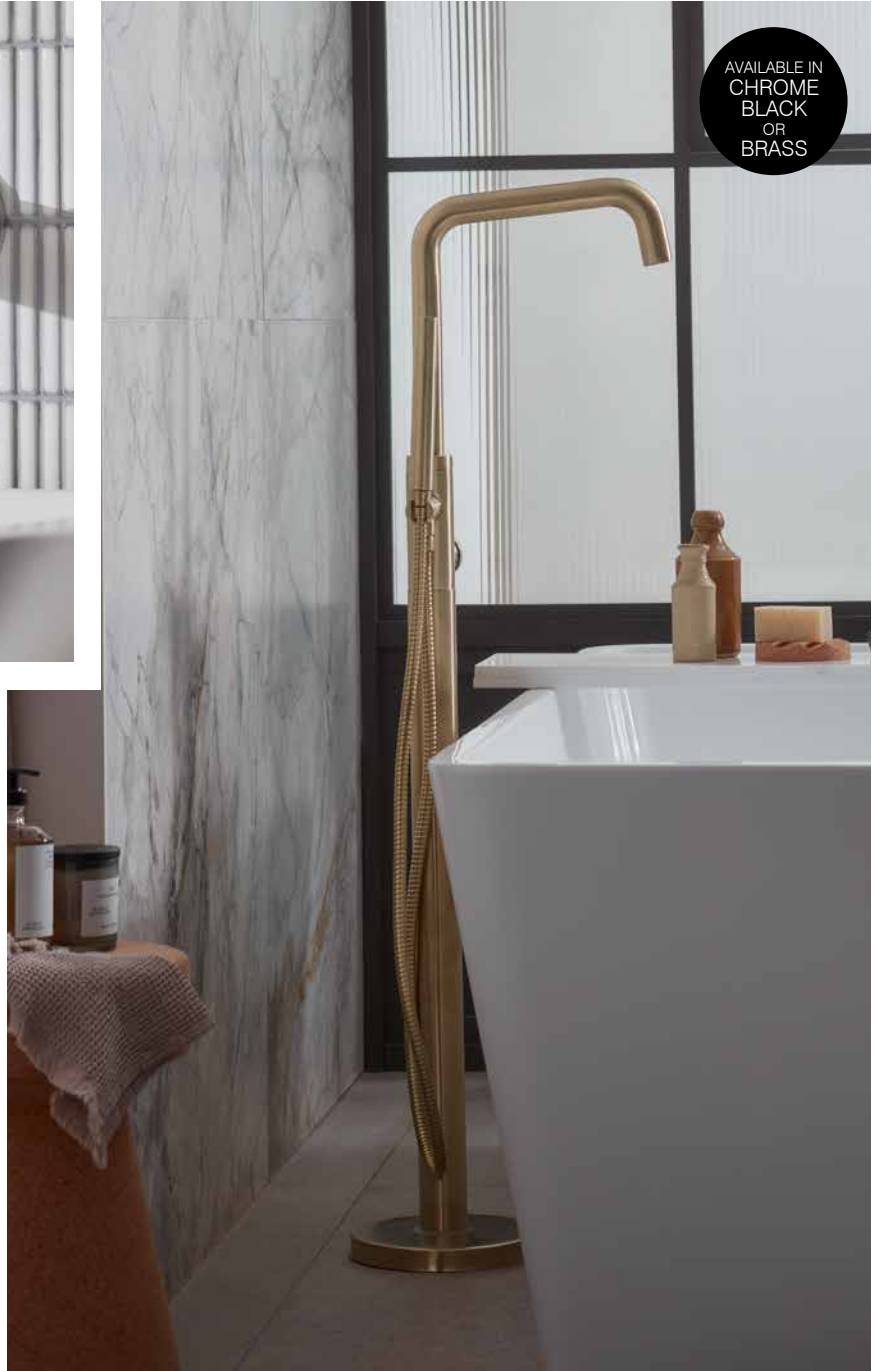

Tap collection

STORM-NOVA

AVAILABLE IN
CHROME
BLACK
OR
BRASS

10
YEAR

GUARANTEE
10 year guarantee
including tap
cartridge

STORM-NOVA CHROME, BLACK, BRUSHED BRASS

Basin mixer with click waste
42(w) x 158(h) x 136(d)mm