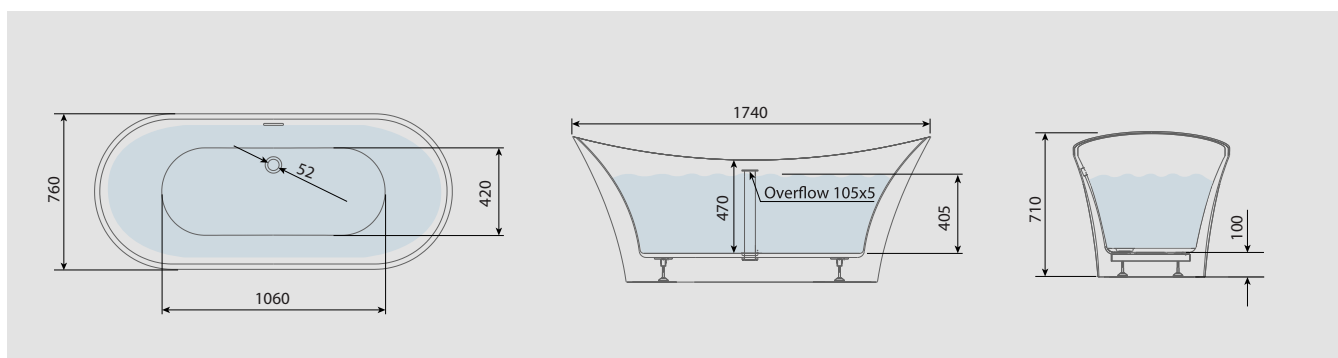

Don't forget to complete your bathtub by choosing your click waste, see page 140