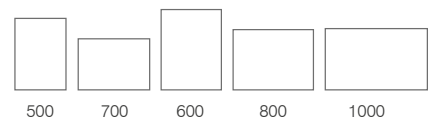

Academy Mirrors	Code	W x H x Dmm	RRP
500/700	ACM050	500 x 700 x 25	£462.00
600/800	ACM060	600 x 800 x 25	£505.00
1000	ACM100	1000 x 600 x 25	£555.00

Functional design

LEAP

- Infrared switch controlled by contactless hand movements
- Heated demister pad prevents mirror steaming up
- Built in two-pin charging socket for your shaver or toothbrush
- Additional USB charging socket
- IP44 rated