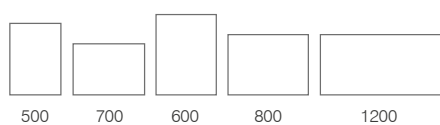

Leap Mirrors	Code	W x H x Dmm	RRP
500/700	LE70ALU	500 x 700 x 55	£450.00
600/800	LE80ALU	600 x 800 x 55	£500.00
1200	LE120ALU	1200 x 600 x 55	£575.00