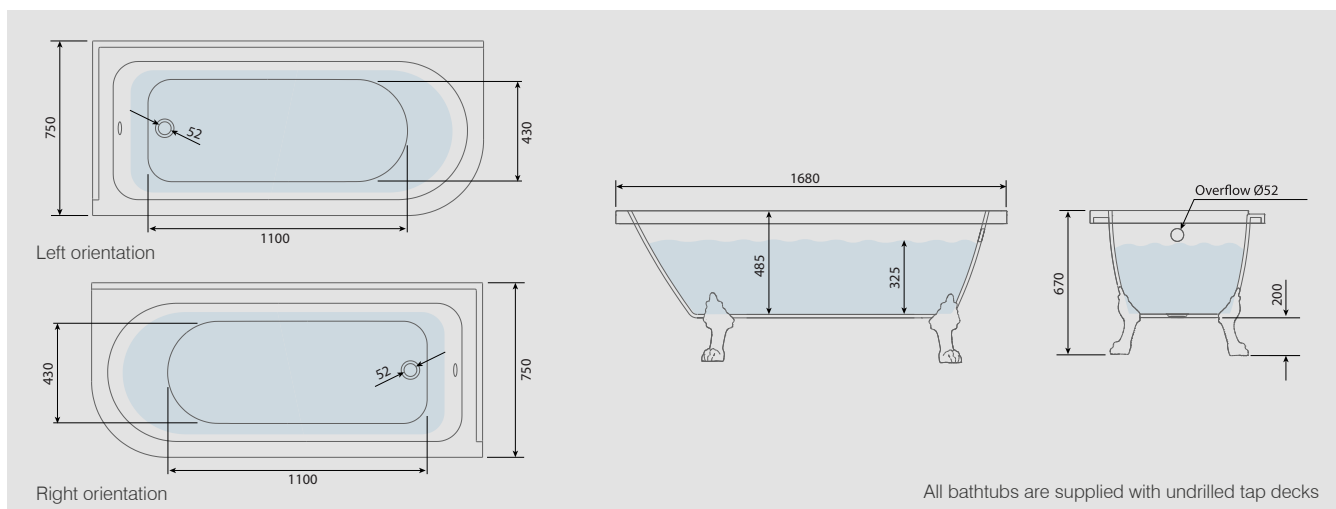

All Roper Rhodes bathtubs are supplied in a white gloss outer surface. If you wish to paint your bath, please use suitable acrylic primers and paint. If in doubt, seek advice from the paint manufacturer.