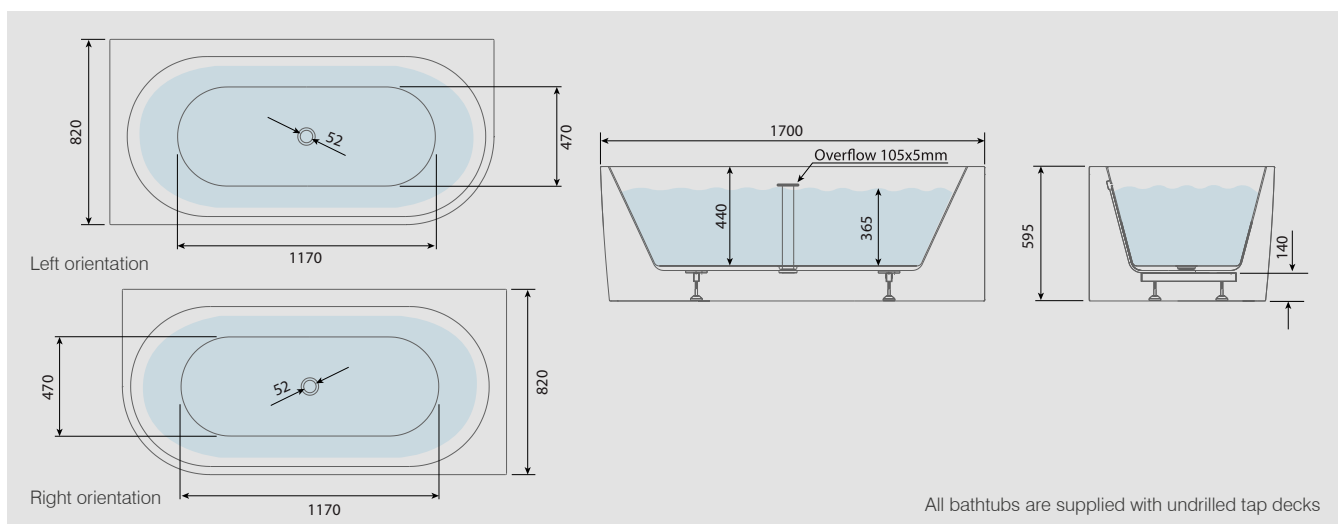

Don't forget to complete your bathtub by choosing your click waste, see page 140