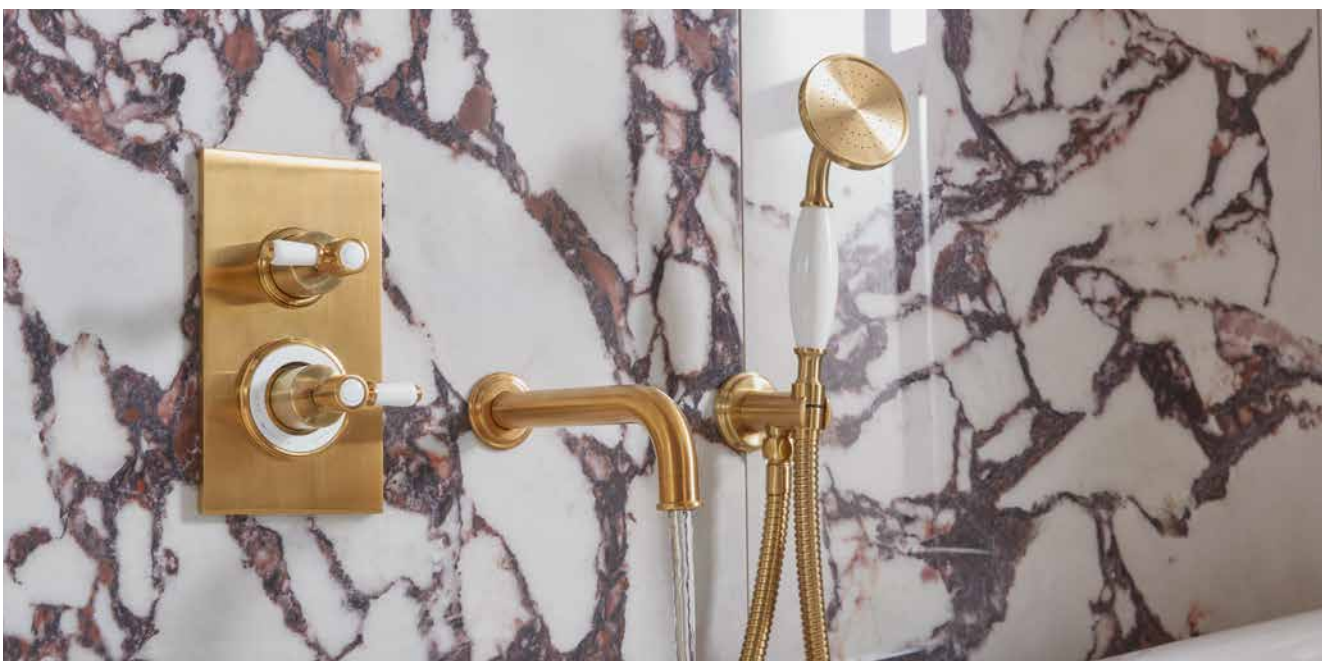

SV2207 Chrome £325.00

For use with dual function rigid riser rail
 see page 236 SVARM07

Timeless showers

CONCEALED & EXPOSED SHOWERS

Influenced by the past, informed by the present, our timeless shower collections feature classic detailing and contemporary construction. Available in single, dual and triple mixer options to lend a sophisticated finish to your bathroom or shower room. Choose from our wide selection of traditional bathroom taps for a complete and cohesive look.