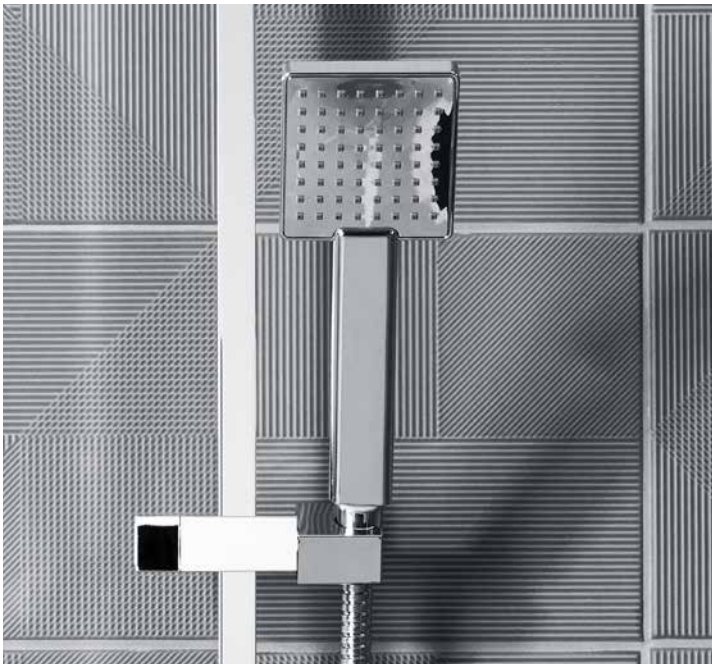

GUARANTEE
including
thermostatic
cartridge

Making things simple

BAR SHOWER SYSTEMS

Our bar shower systems allow for quick and easy installation with minimal disruption to the bathroom as they do not need to be recessed into a wall. Our selection of modern bar shower systems offer form and function, all in one easy to fit and control unit. Available in smooth, round or sleek square designs.