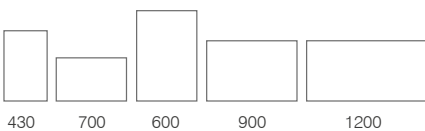

Traditional Mirrors	Code	W x H x Dmm	RRP
430/700	WMB2022	430 x 700 x 30	£261.00
600/900	WMB2020	600 x 900 x 30	£323.00
1200	WMB2023	1200 x 600 x 30	£448.00