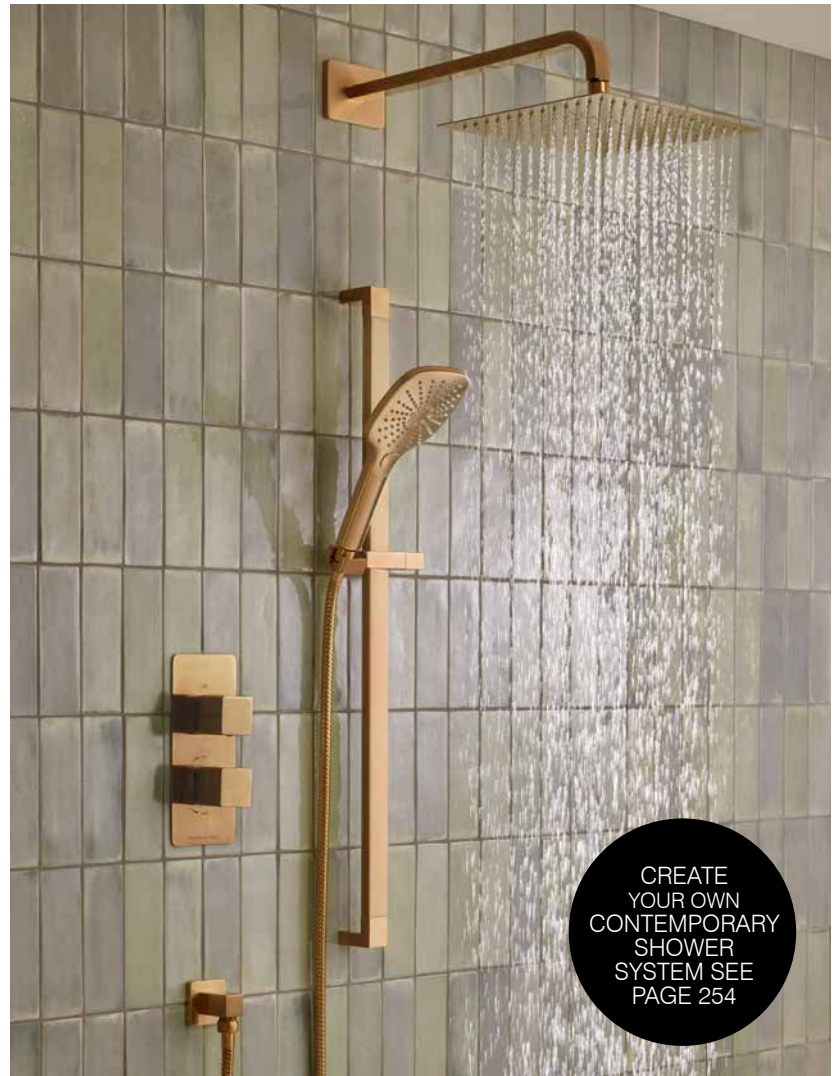

Recite single function valve

SV4004	Chrome	£265.00
SV400403	Black	£385.00
SV400404	Brushed Brass	£590.00

90(w) x 215mm(h)
Minimum pressure 0.5bar