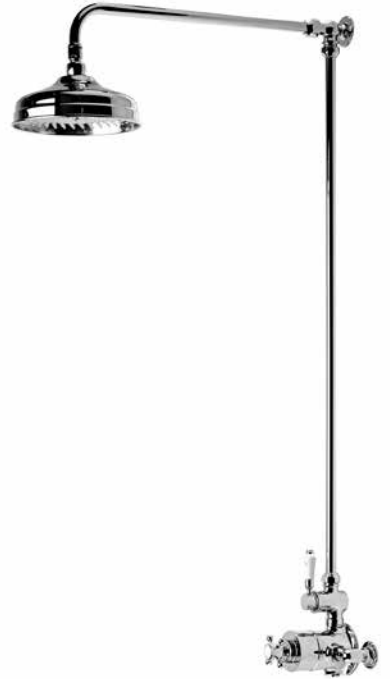

PAIR WITH
HENLEY
TAPS
P202