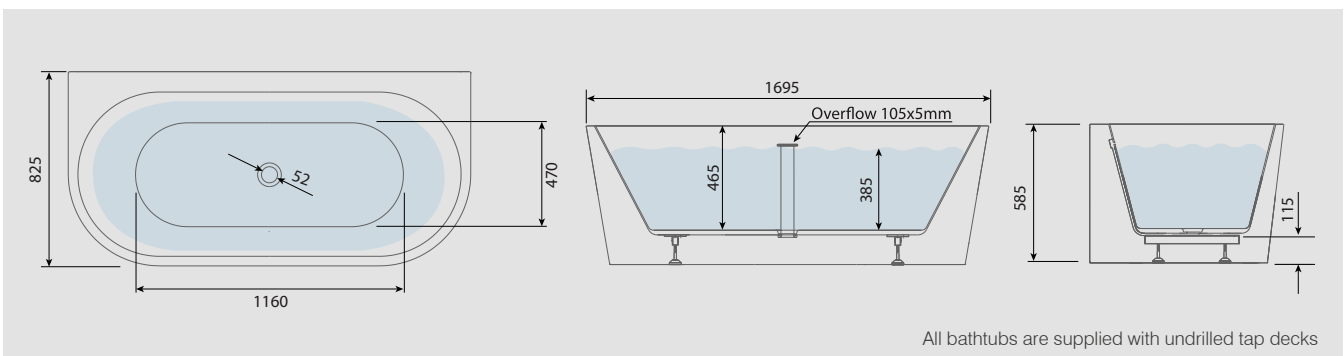

Capacity

270L

Finish

Gloss White

Features:

- Integrated Overflow Channel
- Back To Wall Fitted Style
- Adjustable Height Levelling Feet
- Double Ended

Compatible Tap Types:

- Freestanding Bath Shower Mixer
- Deck Mounted Bath Filler
- Wall Mounted Bath Filler